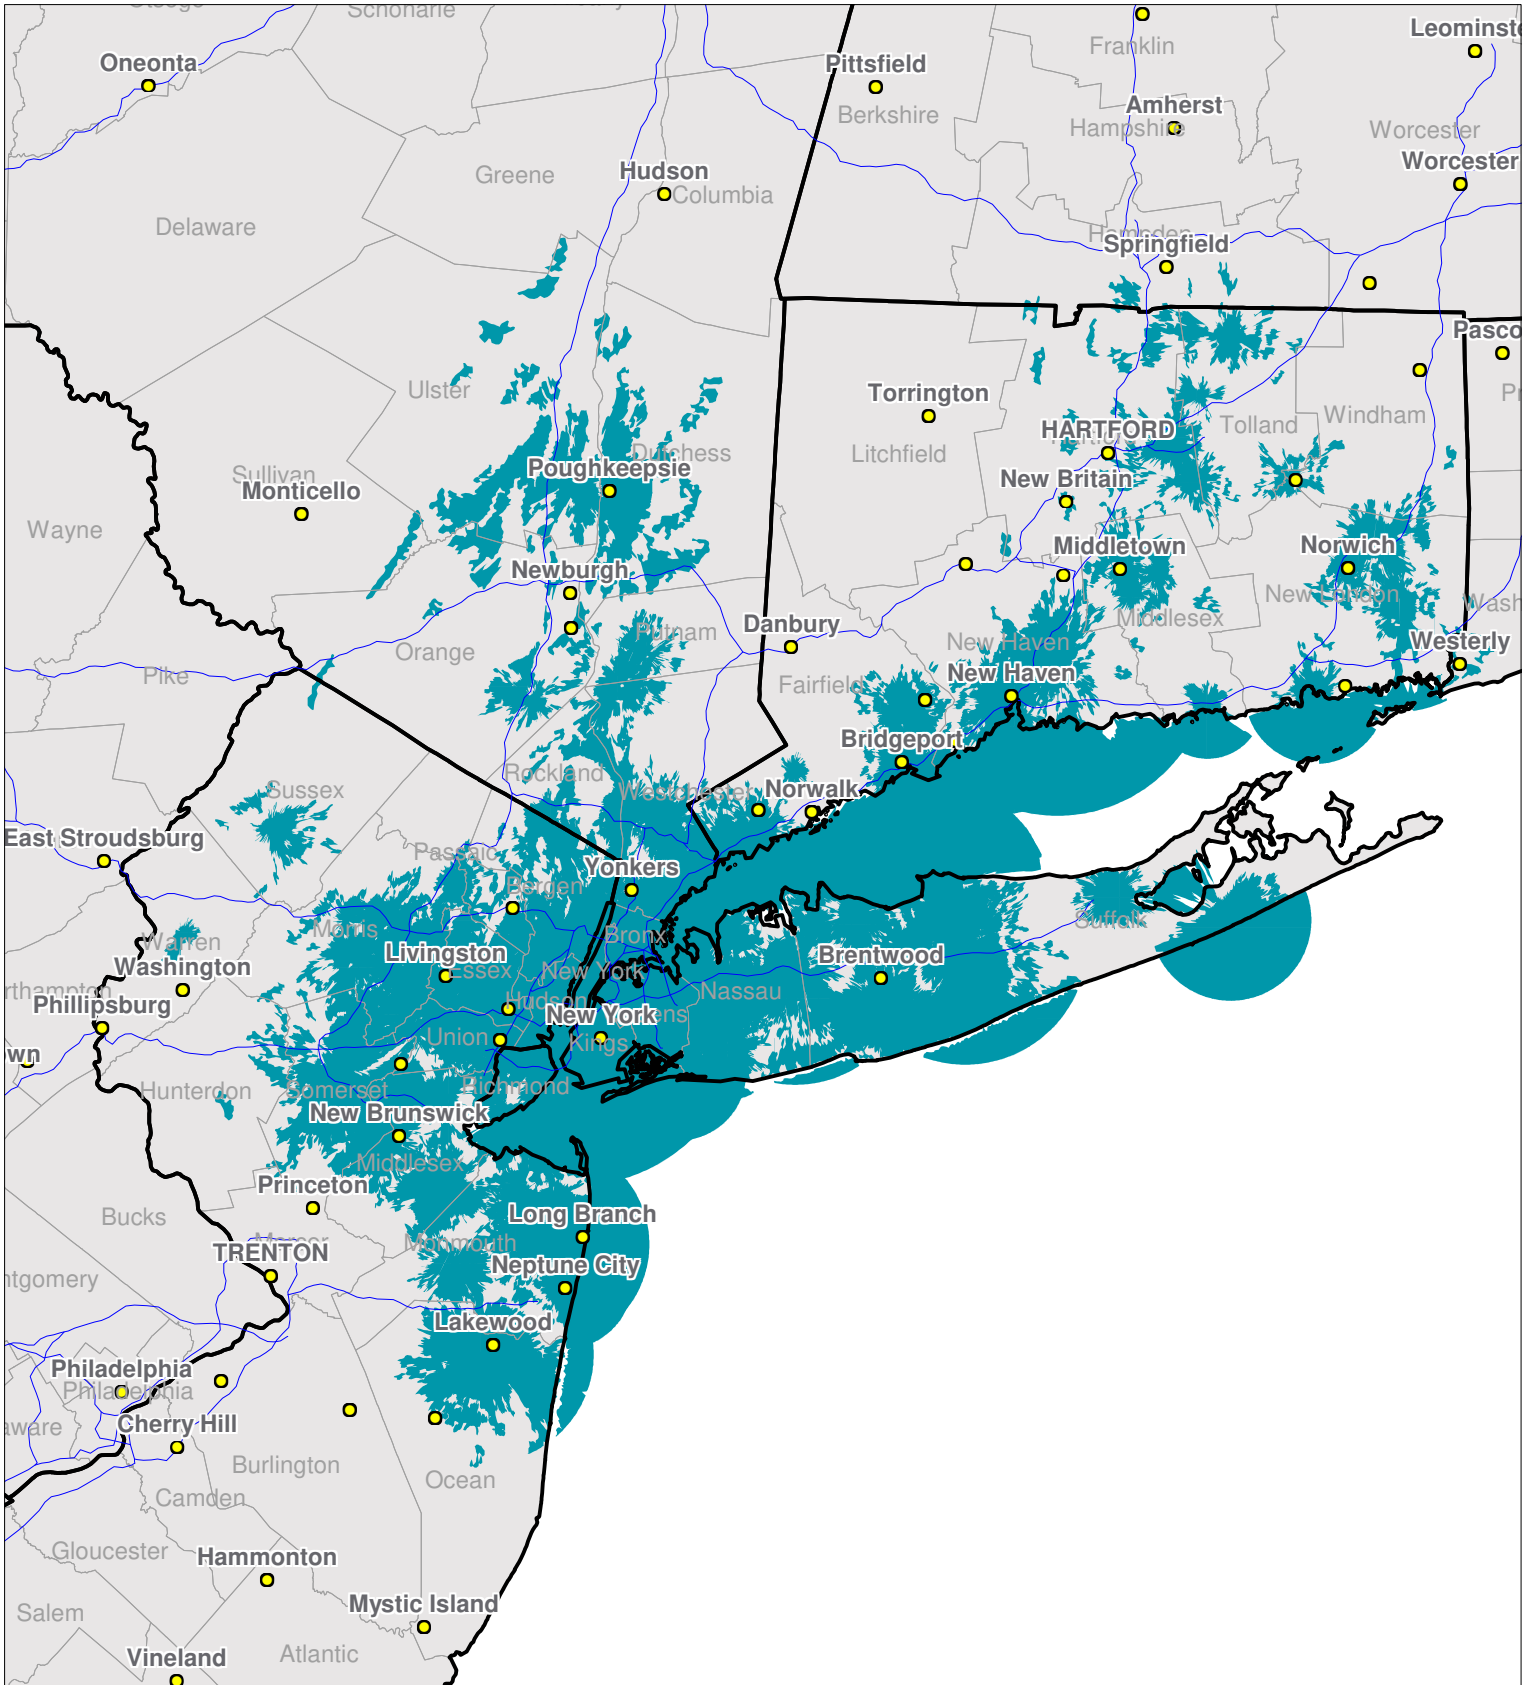

New York Tri-state

Local One-Way Coverage (929.6125 MHz)

Because of the nature of radio transmission, strength of paging signal will vary depending upon your location. Maps may not be to scale.