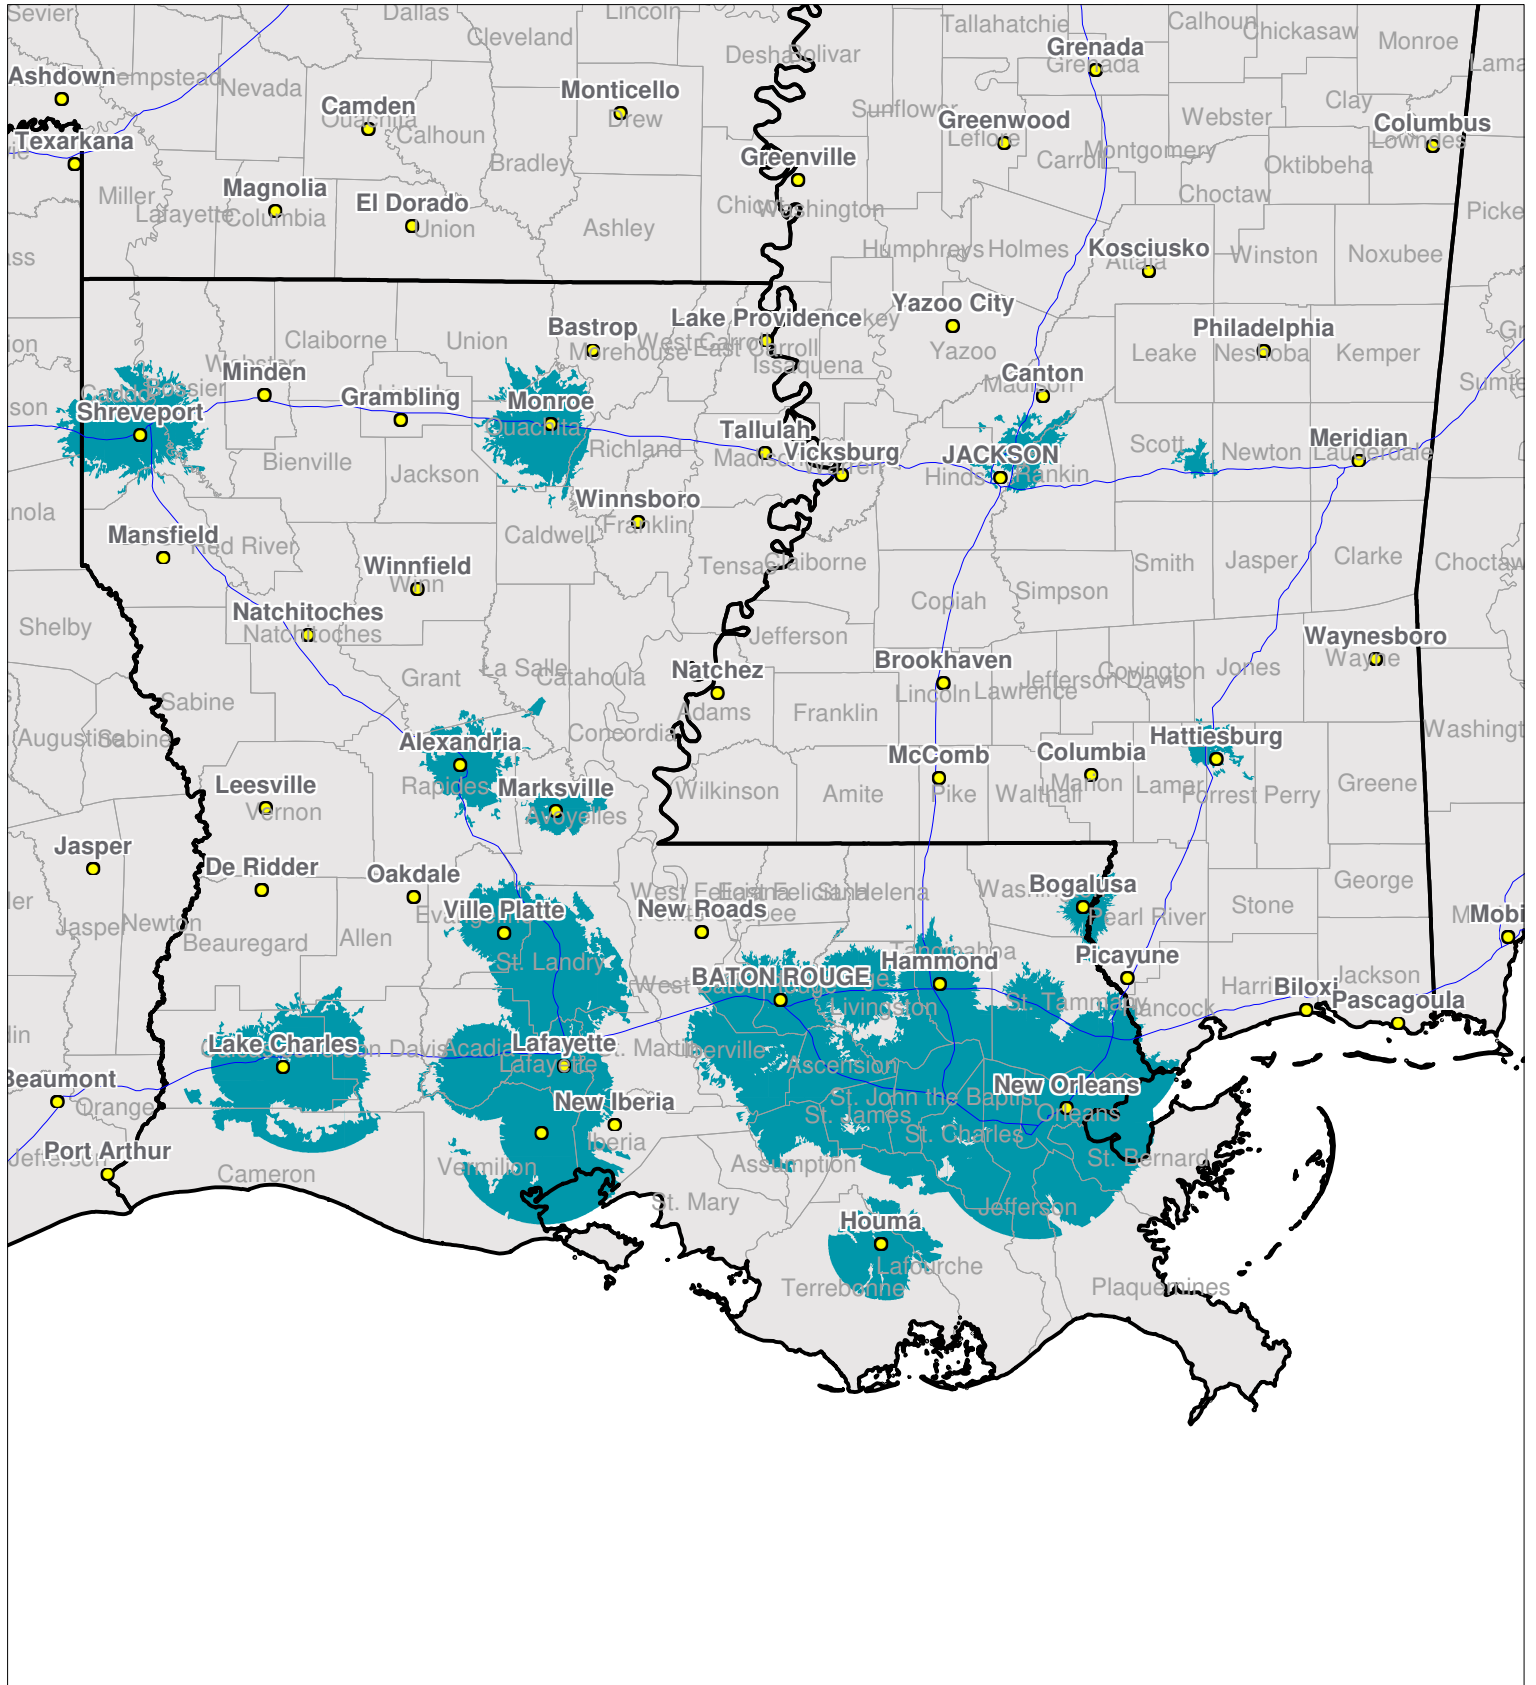

Louisiana

Local One-Way Coverage (929.6125 MHz)

Because of the nature of radio transmission, strength of paging signal will vary depending upon your location. Maps may not be to scale.