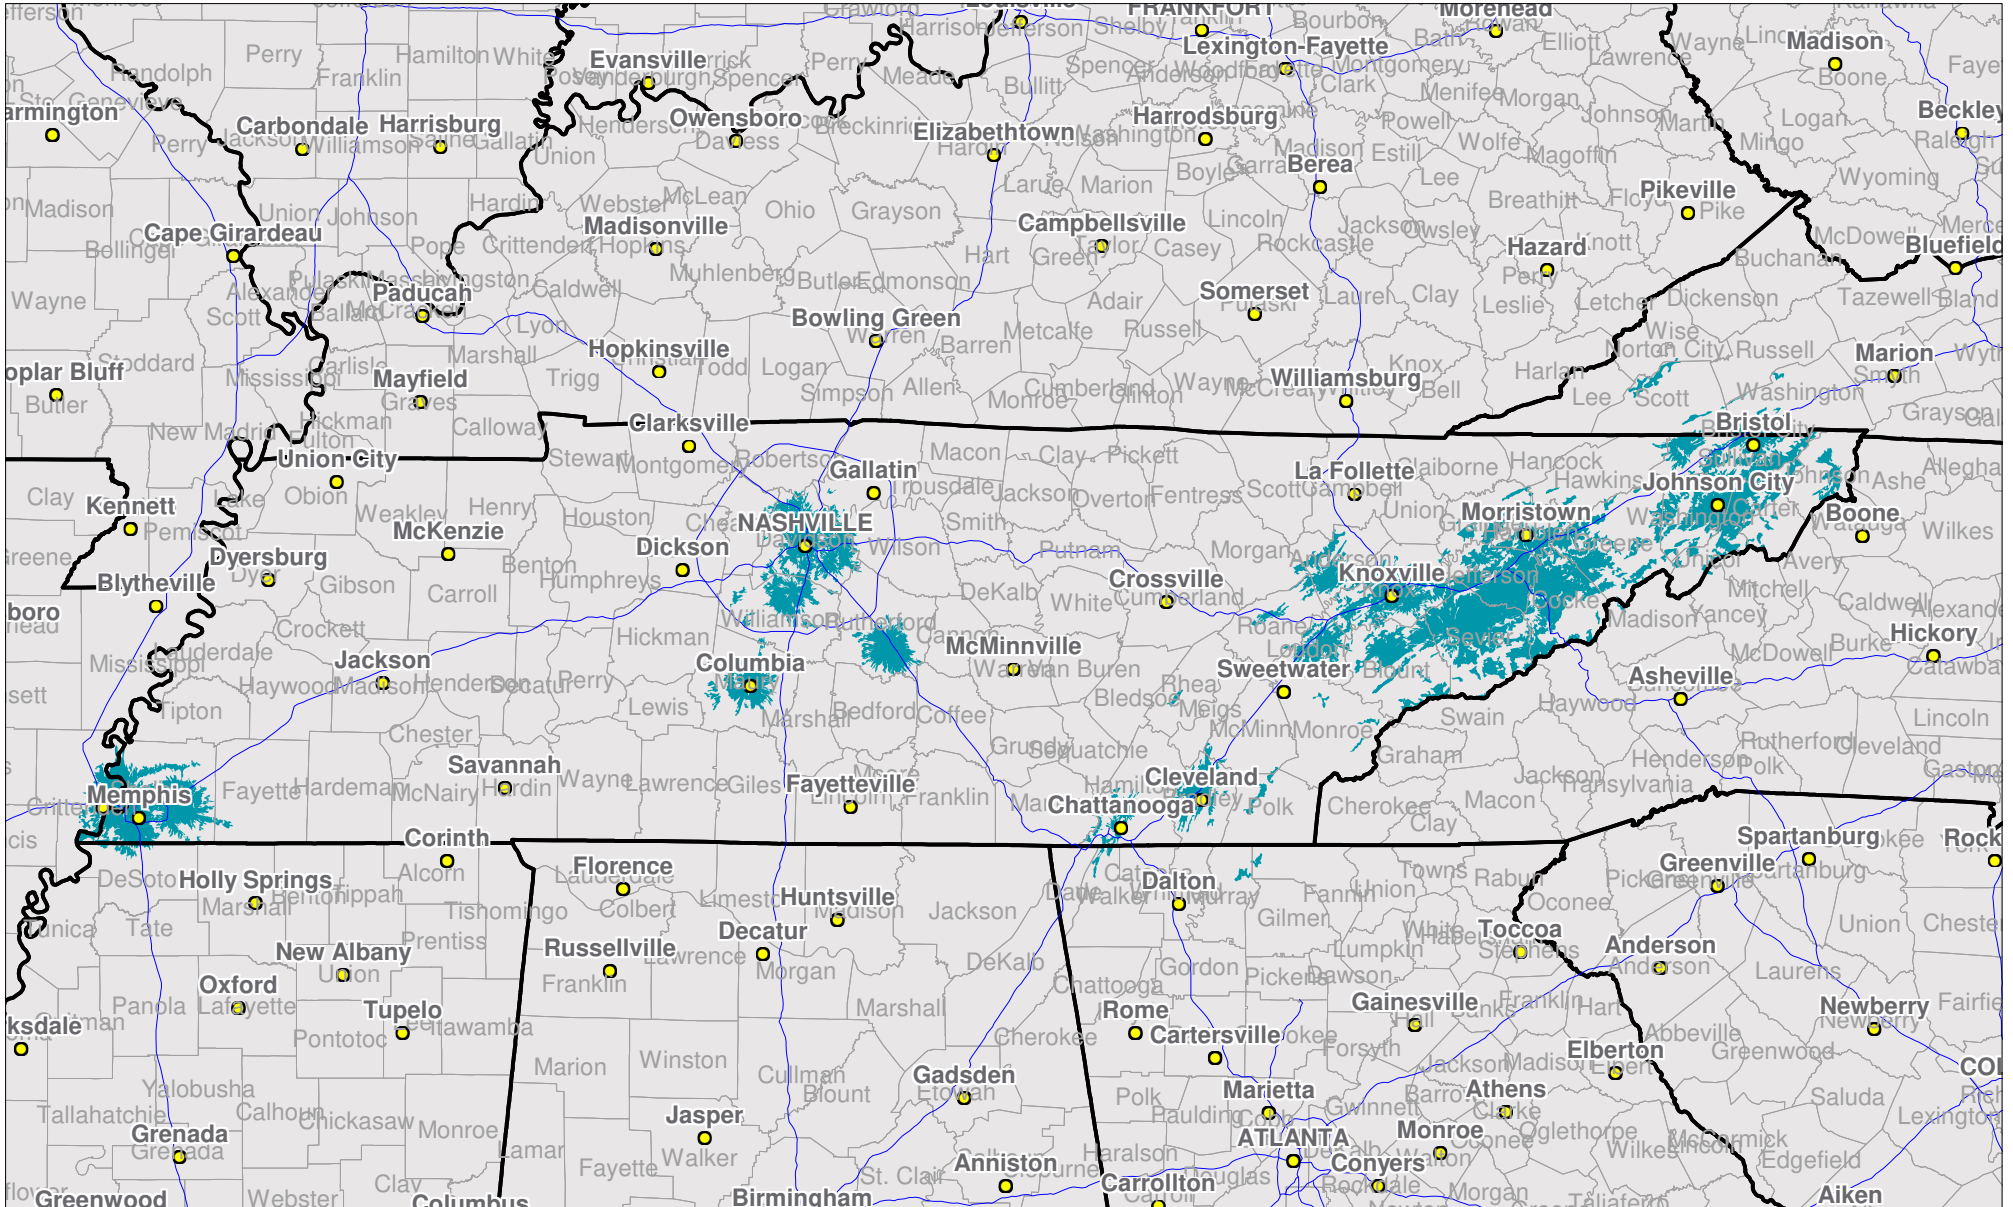

Tennessee

Local One-Way Coverage (929.6125 MHz)

Because of the nature of radio transmission, strength of paging signal will vary depending upon your location. Maps may not be to scale.