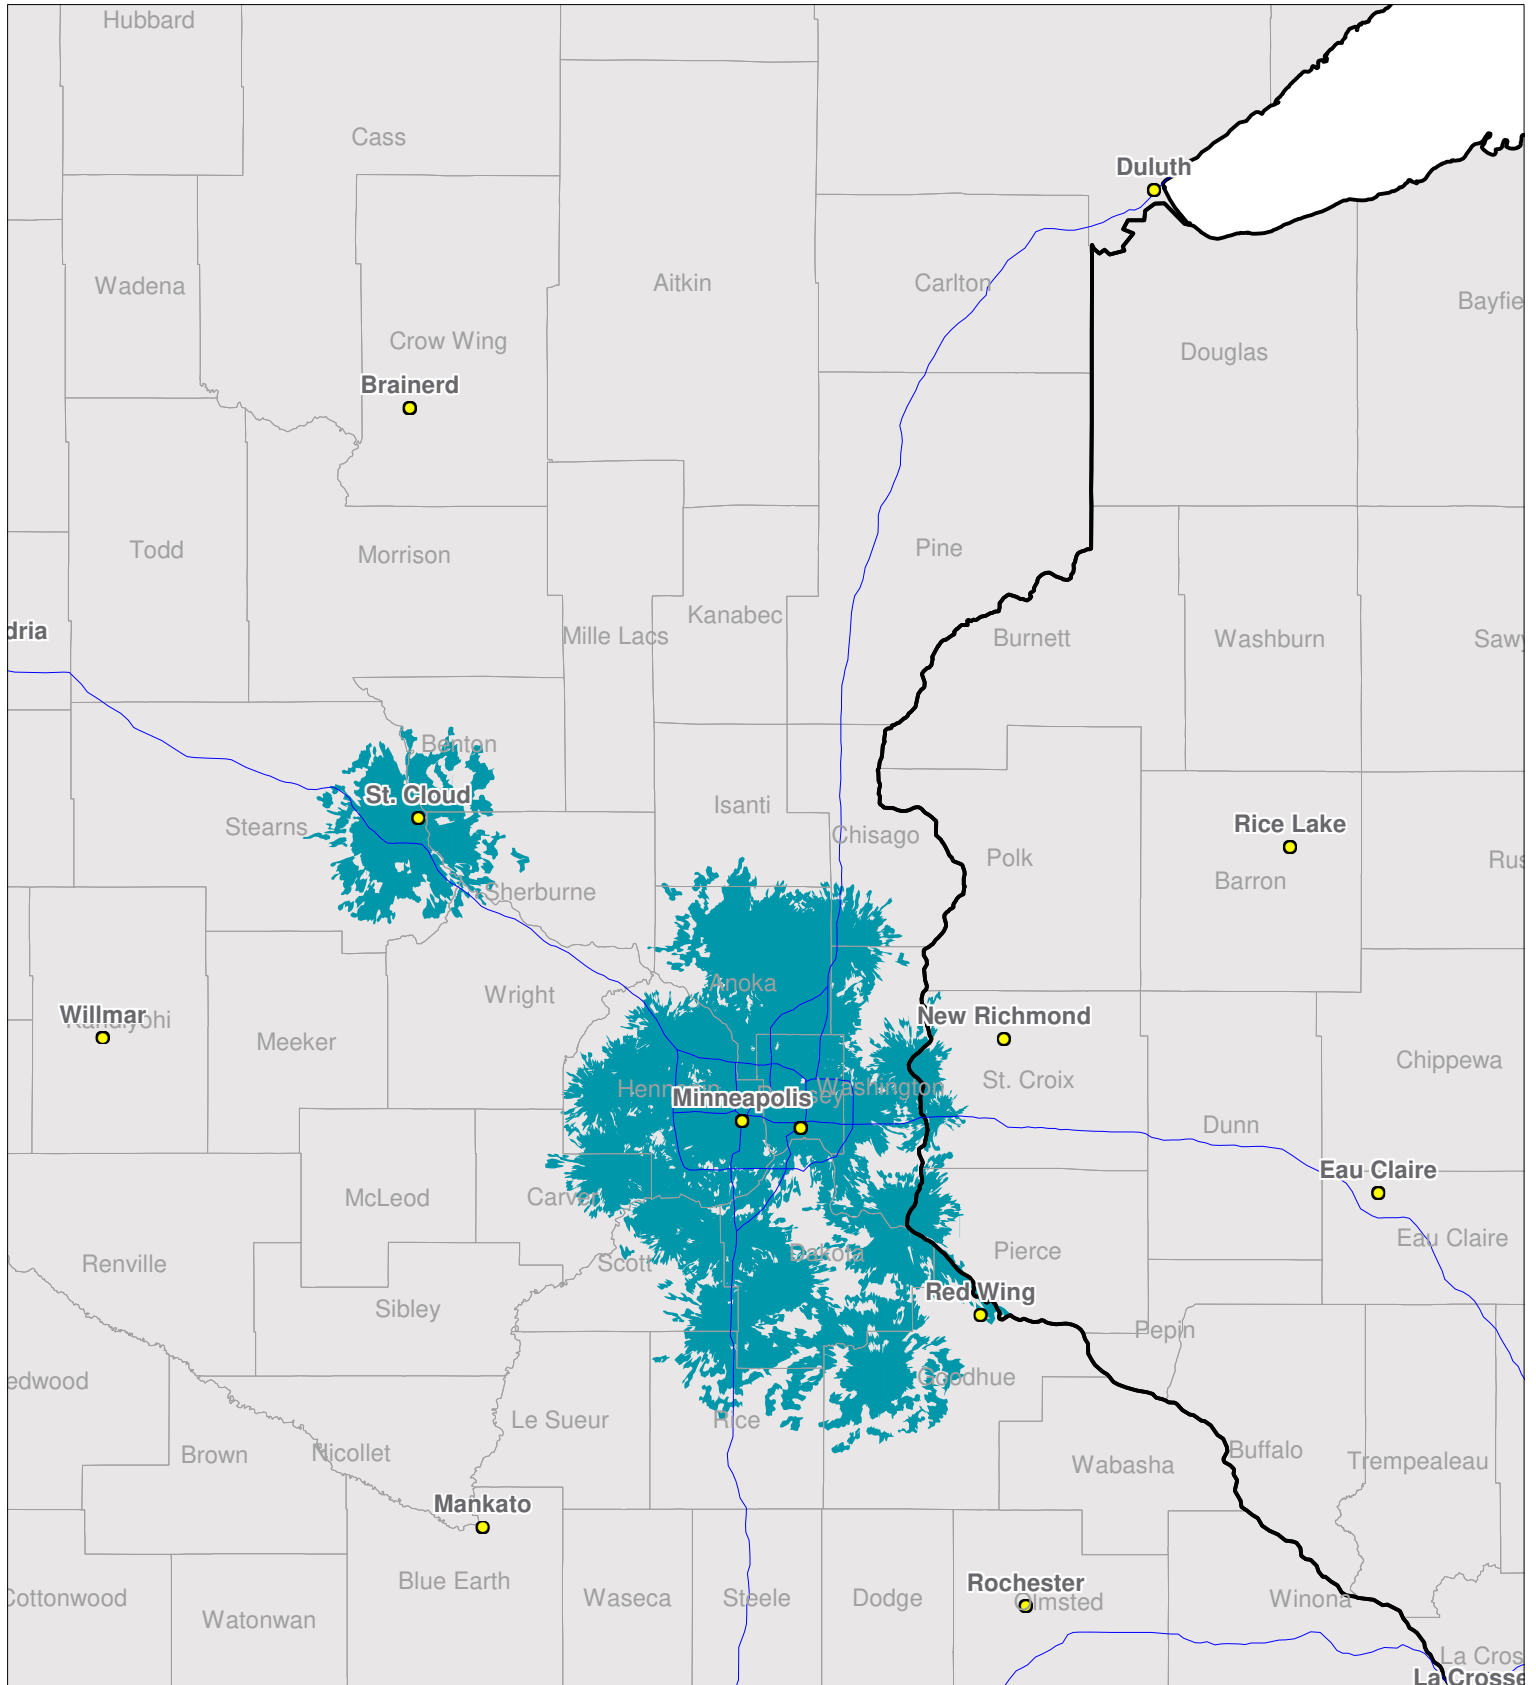

Minnesota

Local One-Way Coverage (929.6125 MHz)

Because of the nature of radio transmission, strength of paging signal will vary depending upon your location. Maps may not be to scale.

© Spok