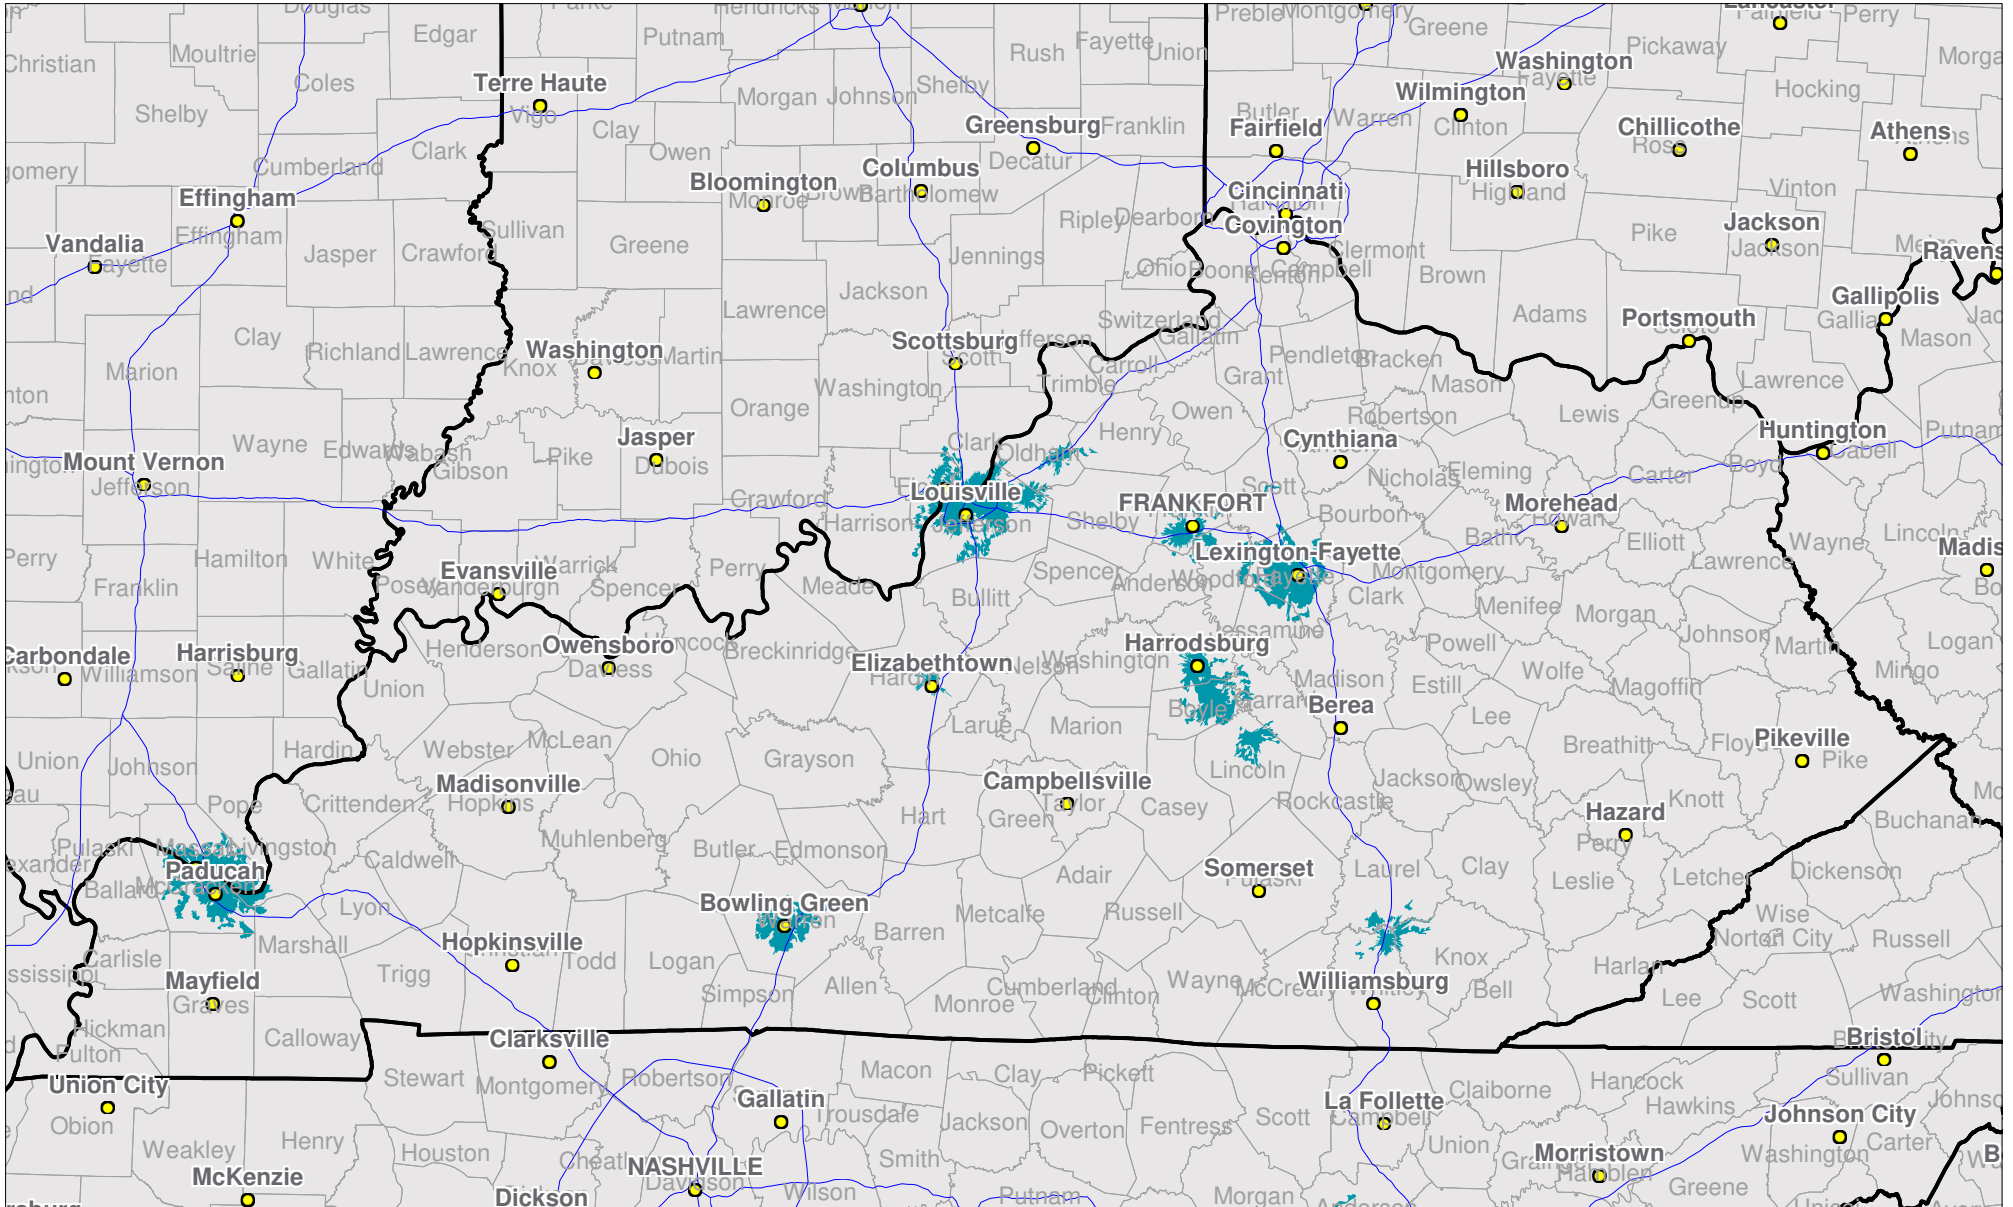

Kentucky

Local One-Way Coverage (929.6125 MHz)

Because of the nature of radio transmission, strength of paging signal will vary depending upon your location. Maps may not be to scale.

© Spok