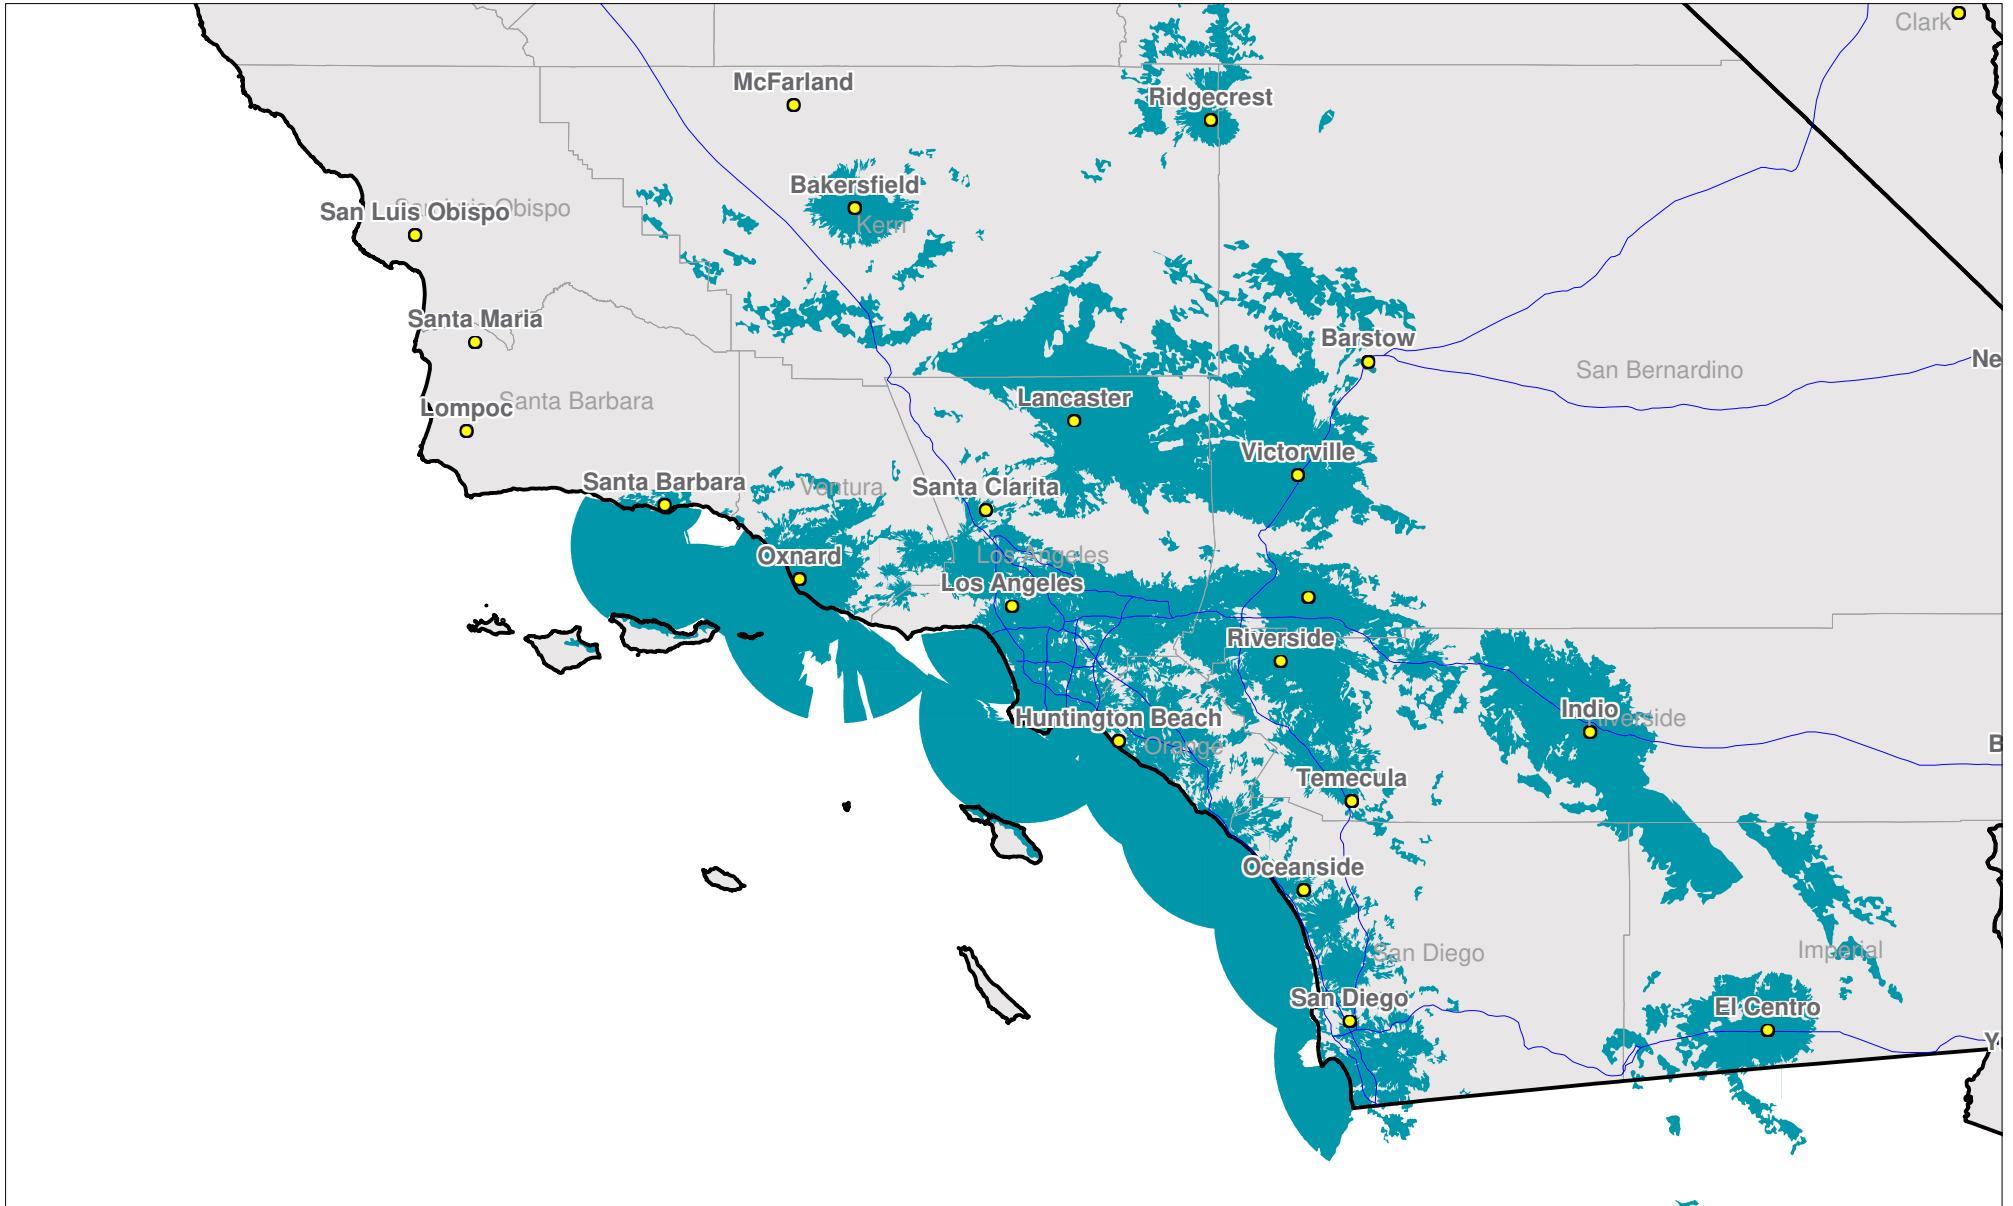

Southern California

Local One-Way Coverage (929.6125 MHz)

Because of the nature of radio transmission, strength of paging signal will vary depending upon your location. Maps may not be to scale.