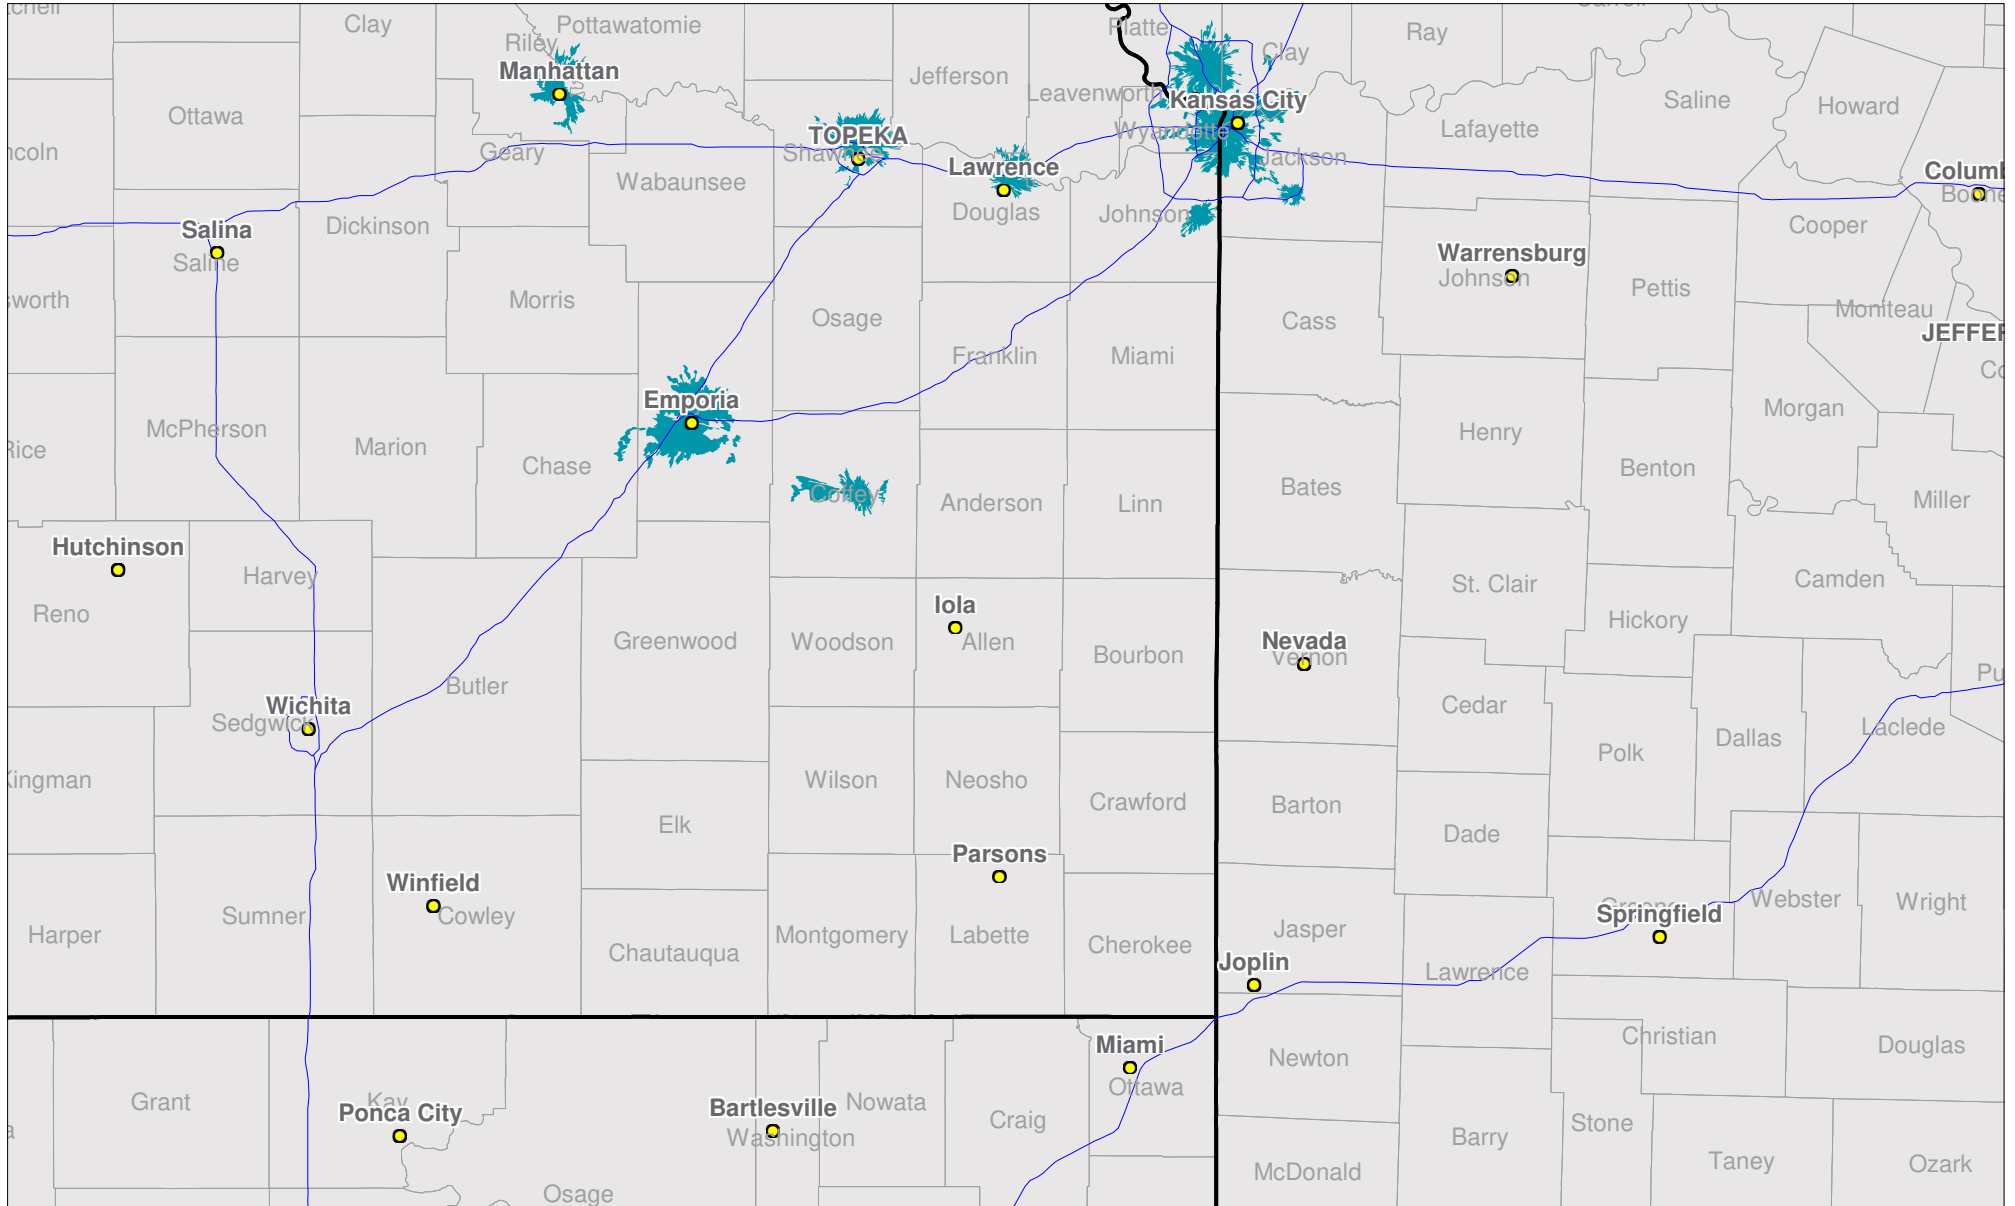

# Kansas

Local One-Way Coverage (929.6125 MHz)

Because of the nature of radio transmission, strength of paging signal will vary depending upon your location. Maps may not be to scale.

© Spok