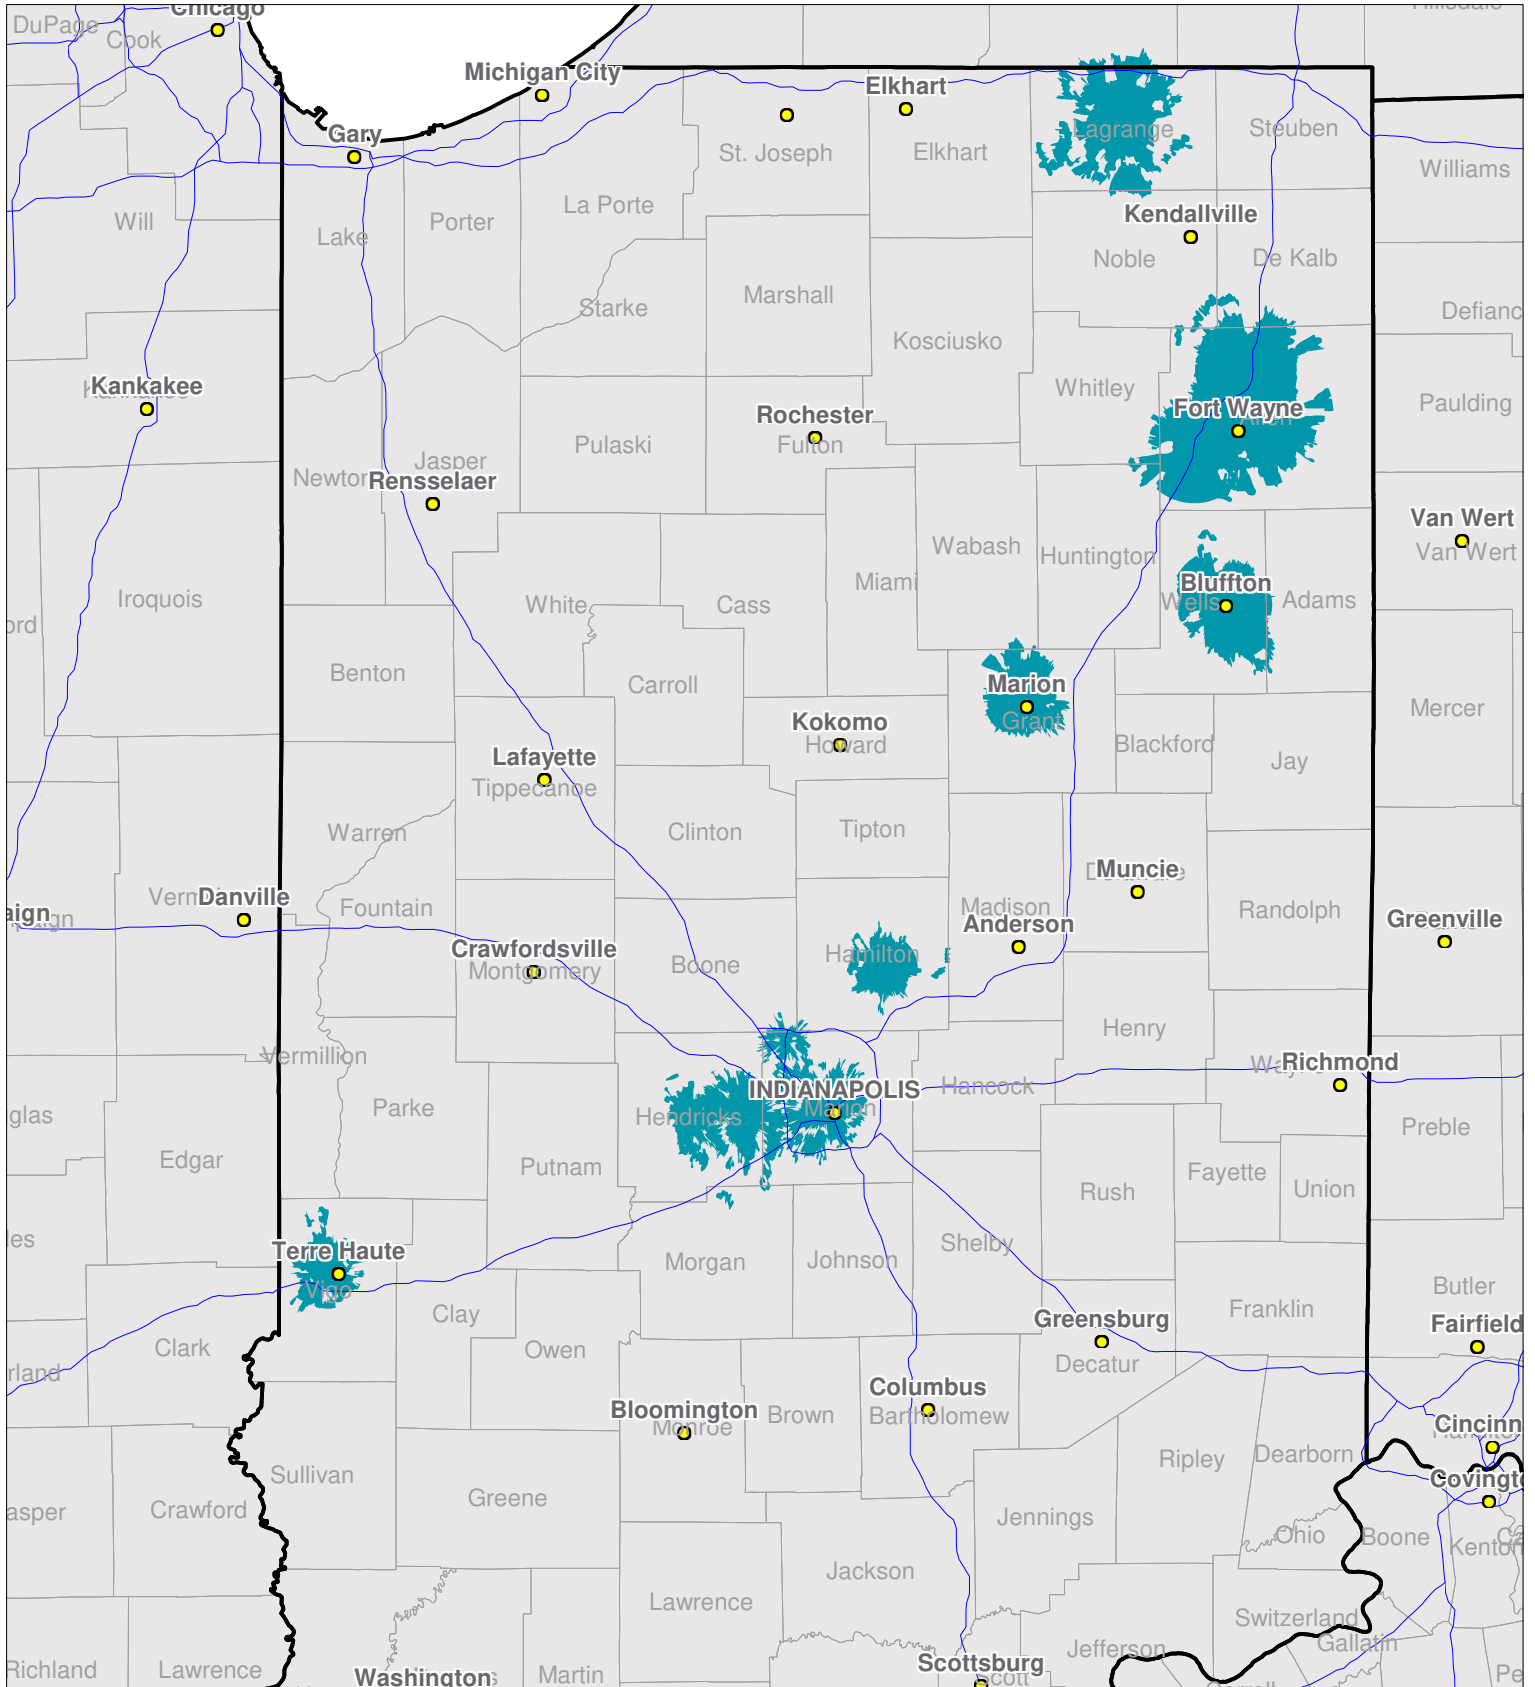

Indiana

Local One-Way Coverage (929.6125 MHz)

Because of the nature of radio transmission, strength of paging signal will vary depending upon your location. Maps may not be to scale.