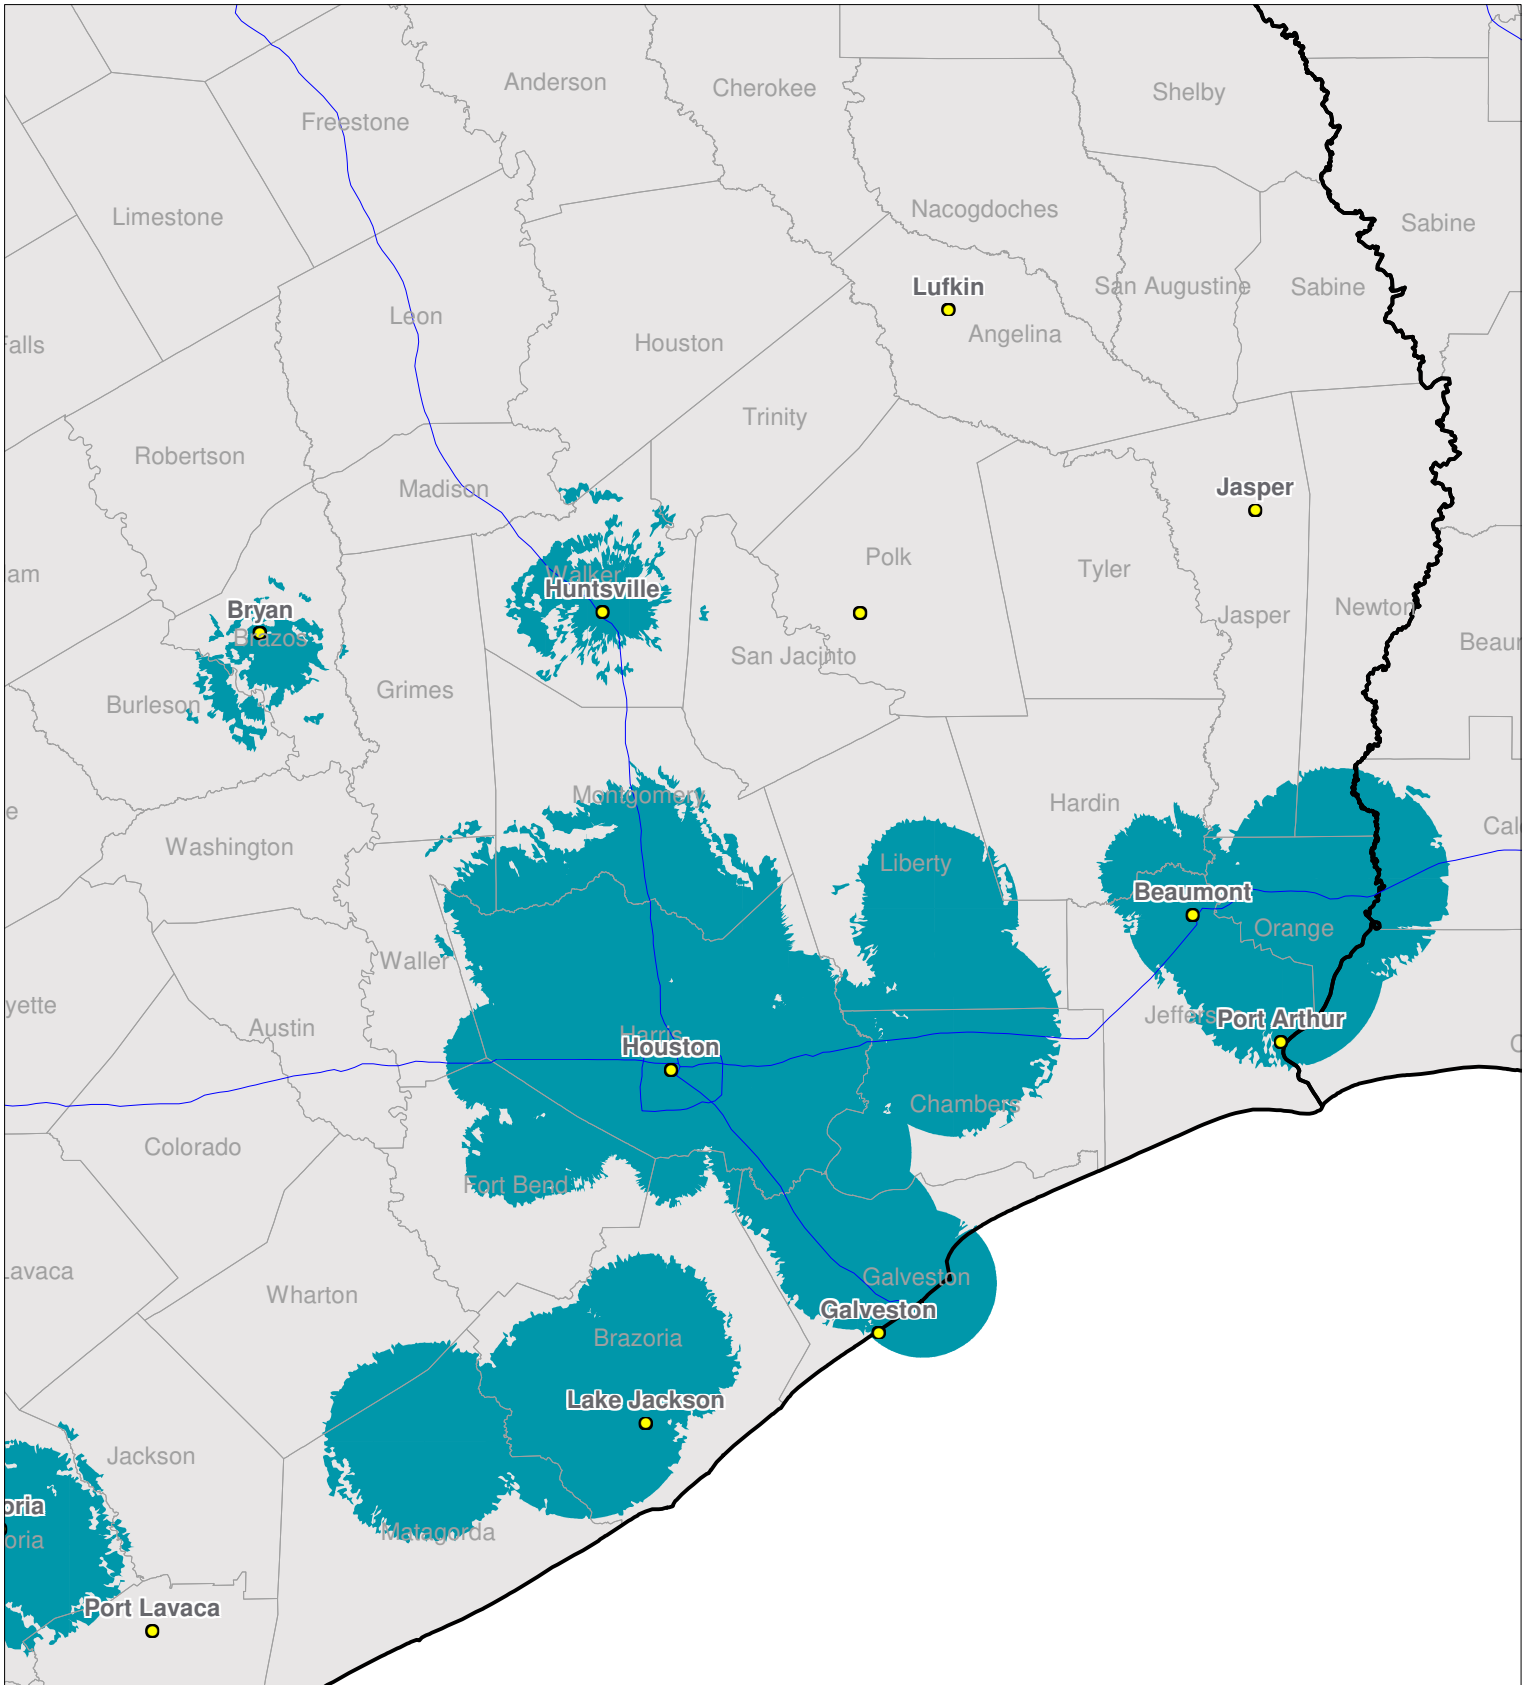

Houston

Local One-Way Coverage (929.6125 MHz)

Because of the nature of radio transmission, strength of paging signal will vary depending upon your location. Maps may not be to scale.

© Spok