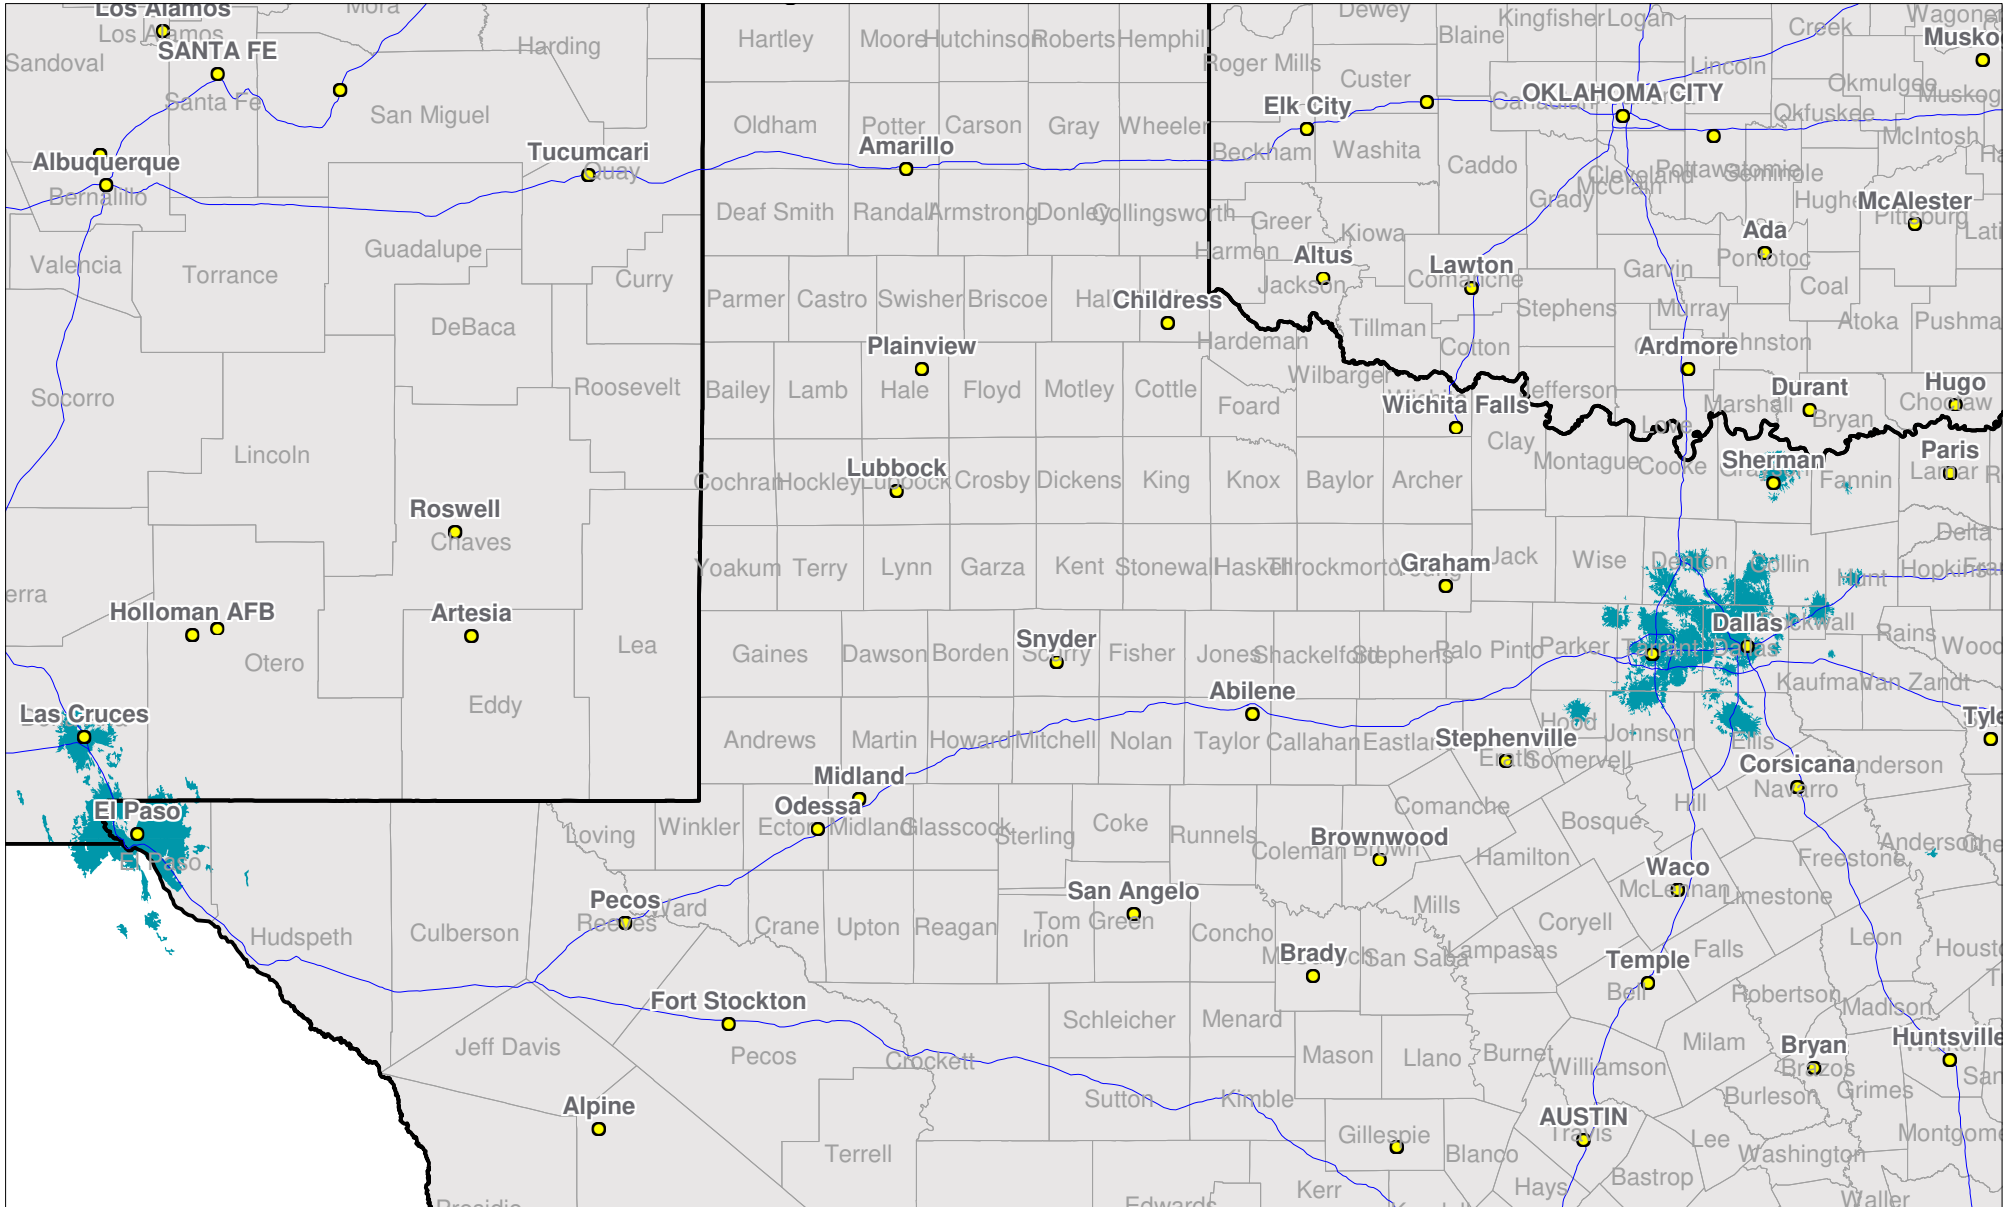

North Texas

Local One-Way Coverage (929.6125 MHz)

Because of the nature of radio transmission, strength of paging signal will vary depending upon your location. Maps may not be to scale.

© Spok