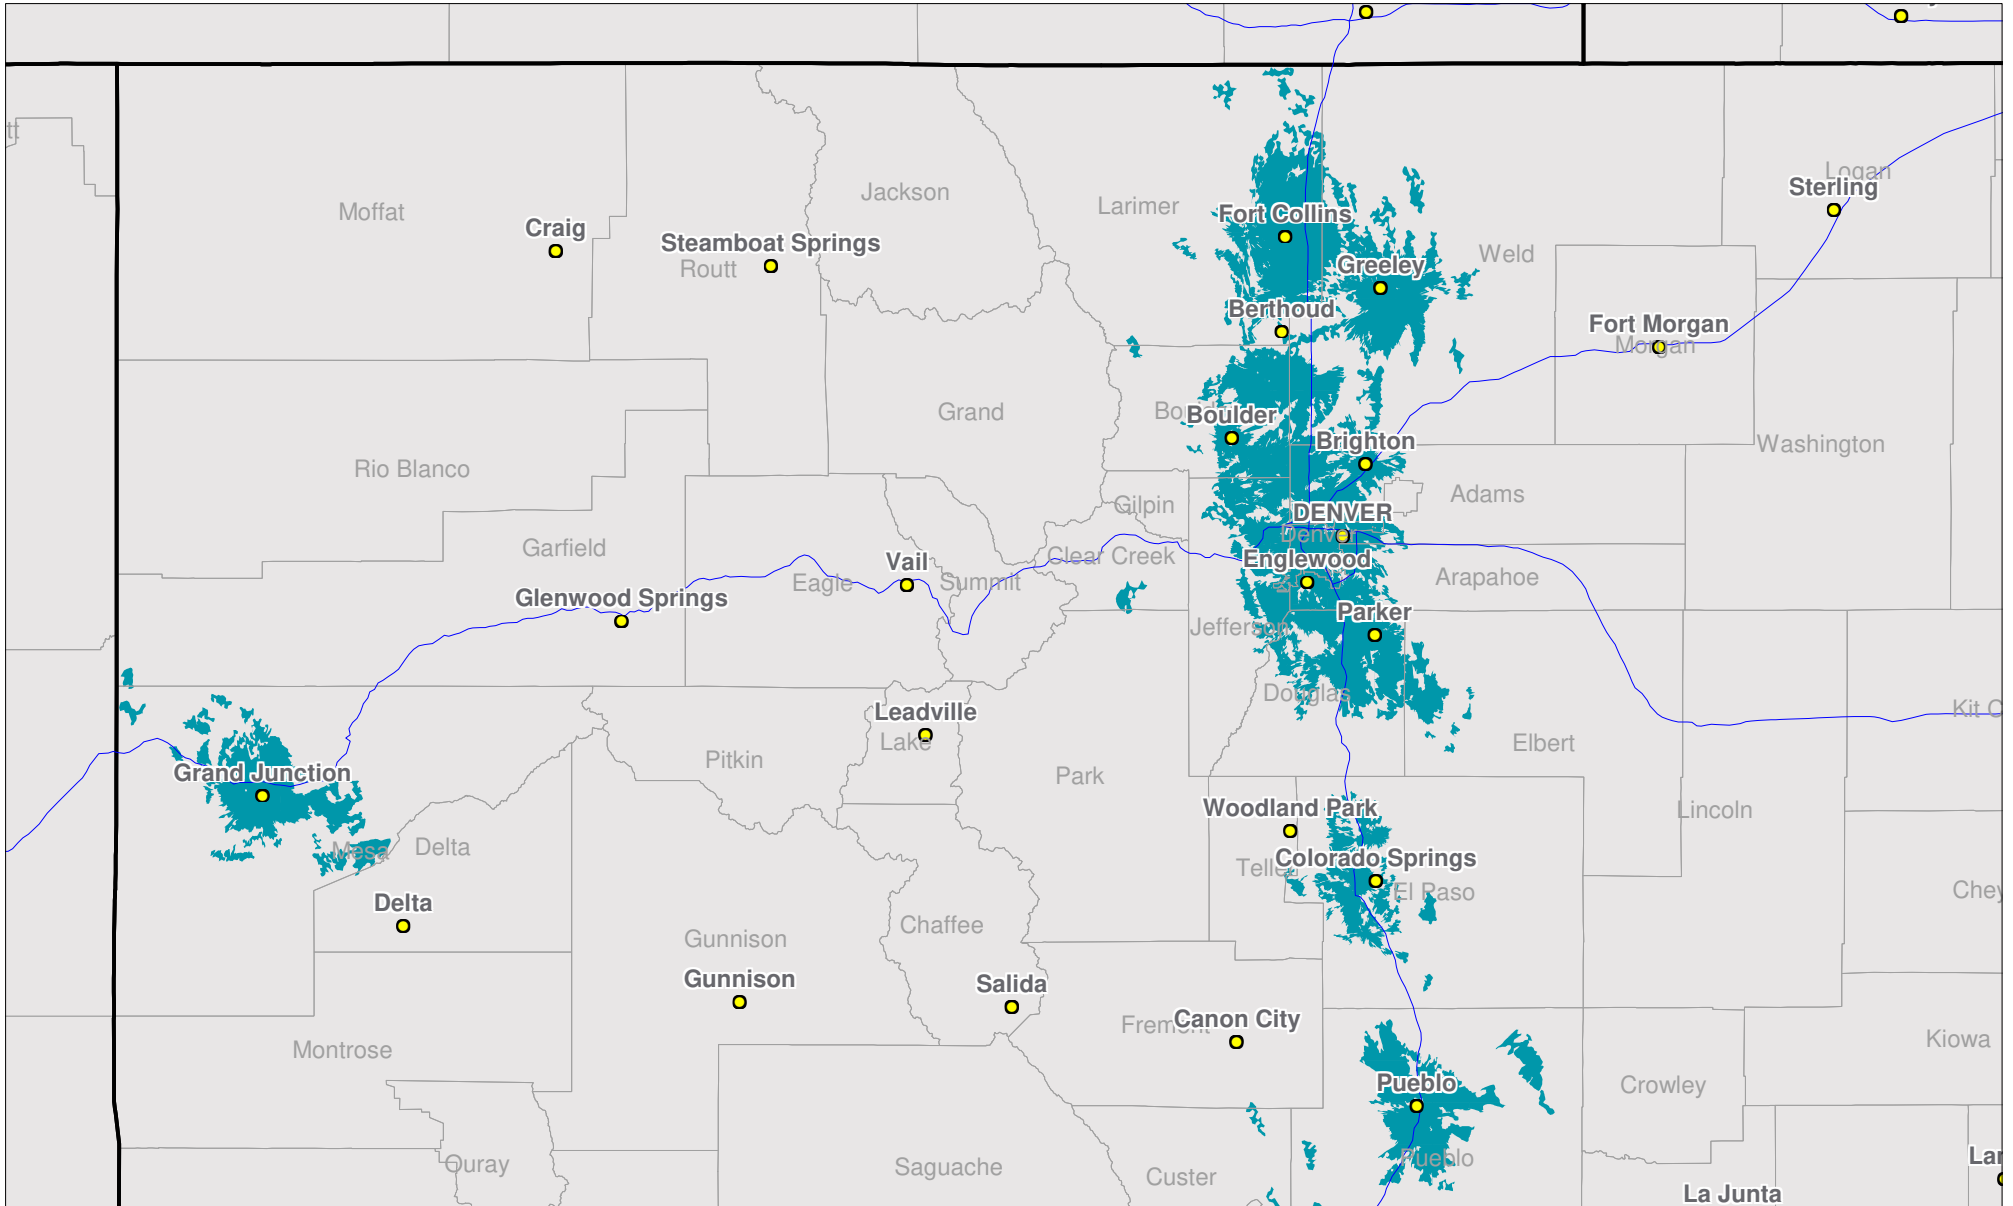

# Colorado

Local One-Way Coverage (929.6125 MHz)

Because of the nature of radio transmission, strength of paging signal will vary depending upon your location. Maps may not be to scale.

© Spok