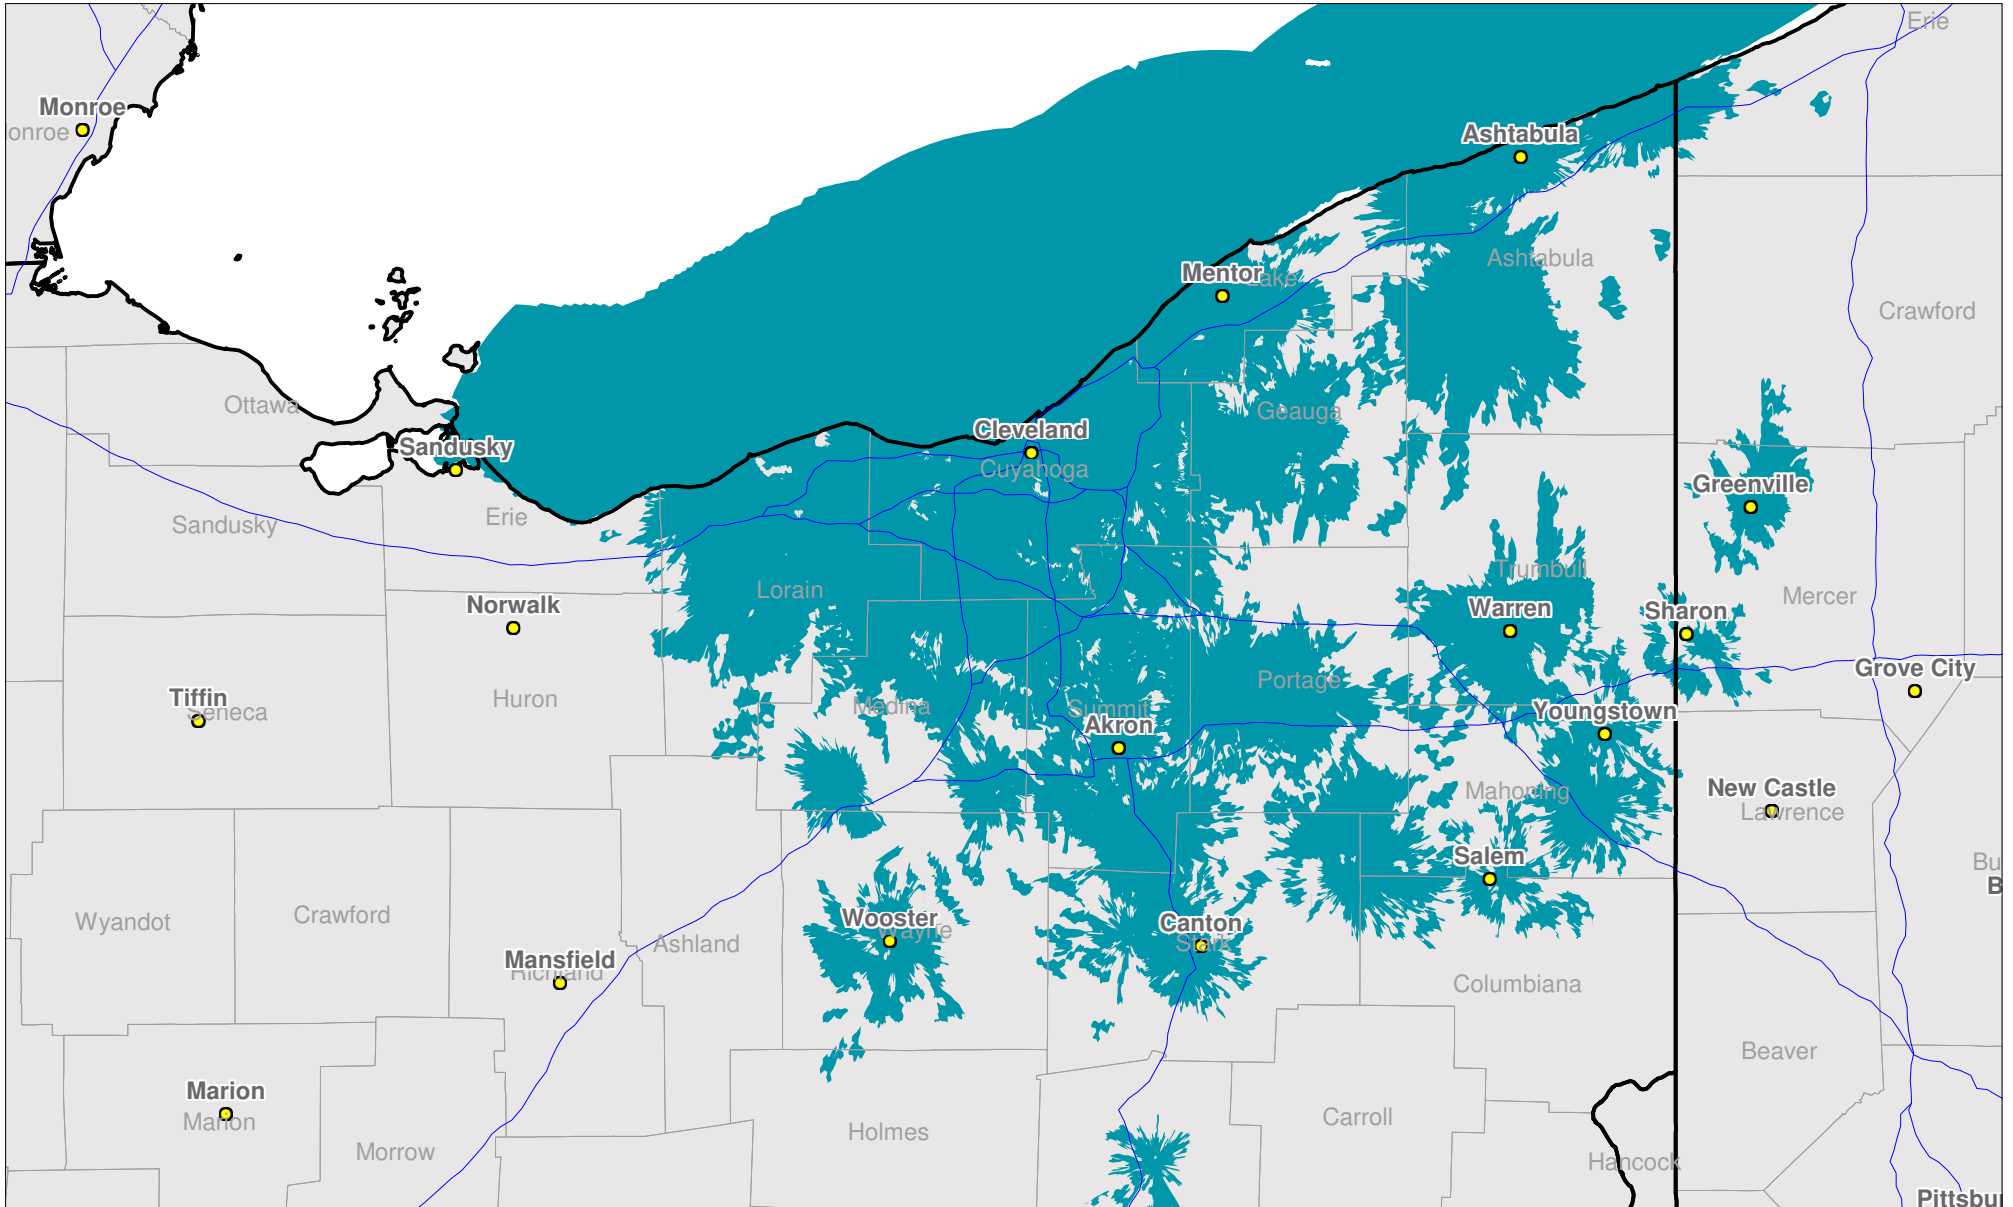

Northern Ohio

Local One-Way Coverage (929.6125)

Because of the nature of radio transmission, strength of paging signal will vary depending upon your location. Maps may not be to scale.

© Spok