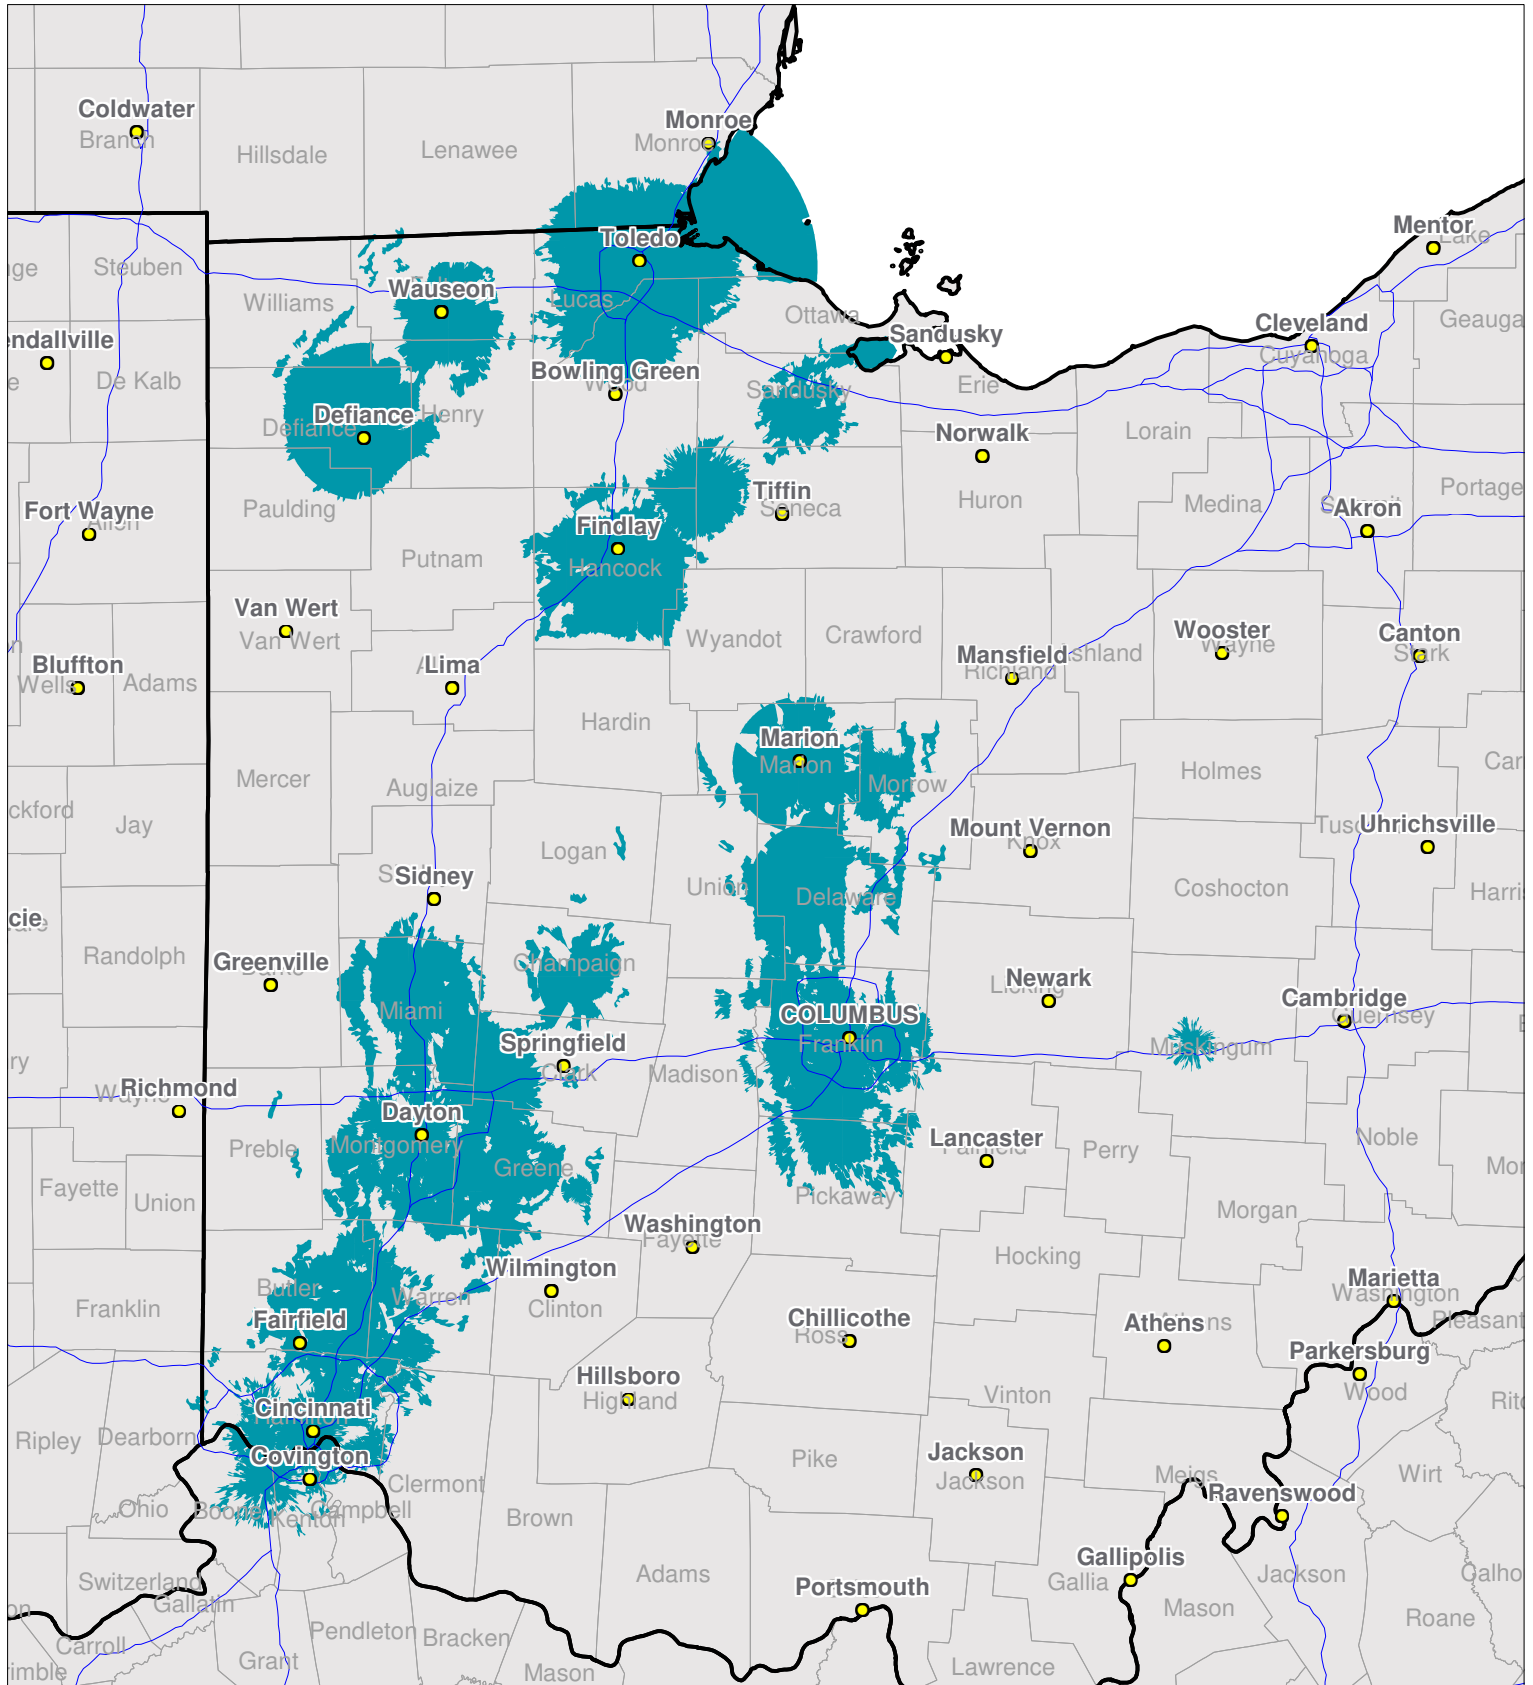

Southern Ohio

Local One-Way Coverage (929.6125)

Because of the nature of radio transmission, strength of paging signal will vary depending upon your location. Maps may not be to scale.

© Spok