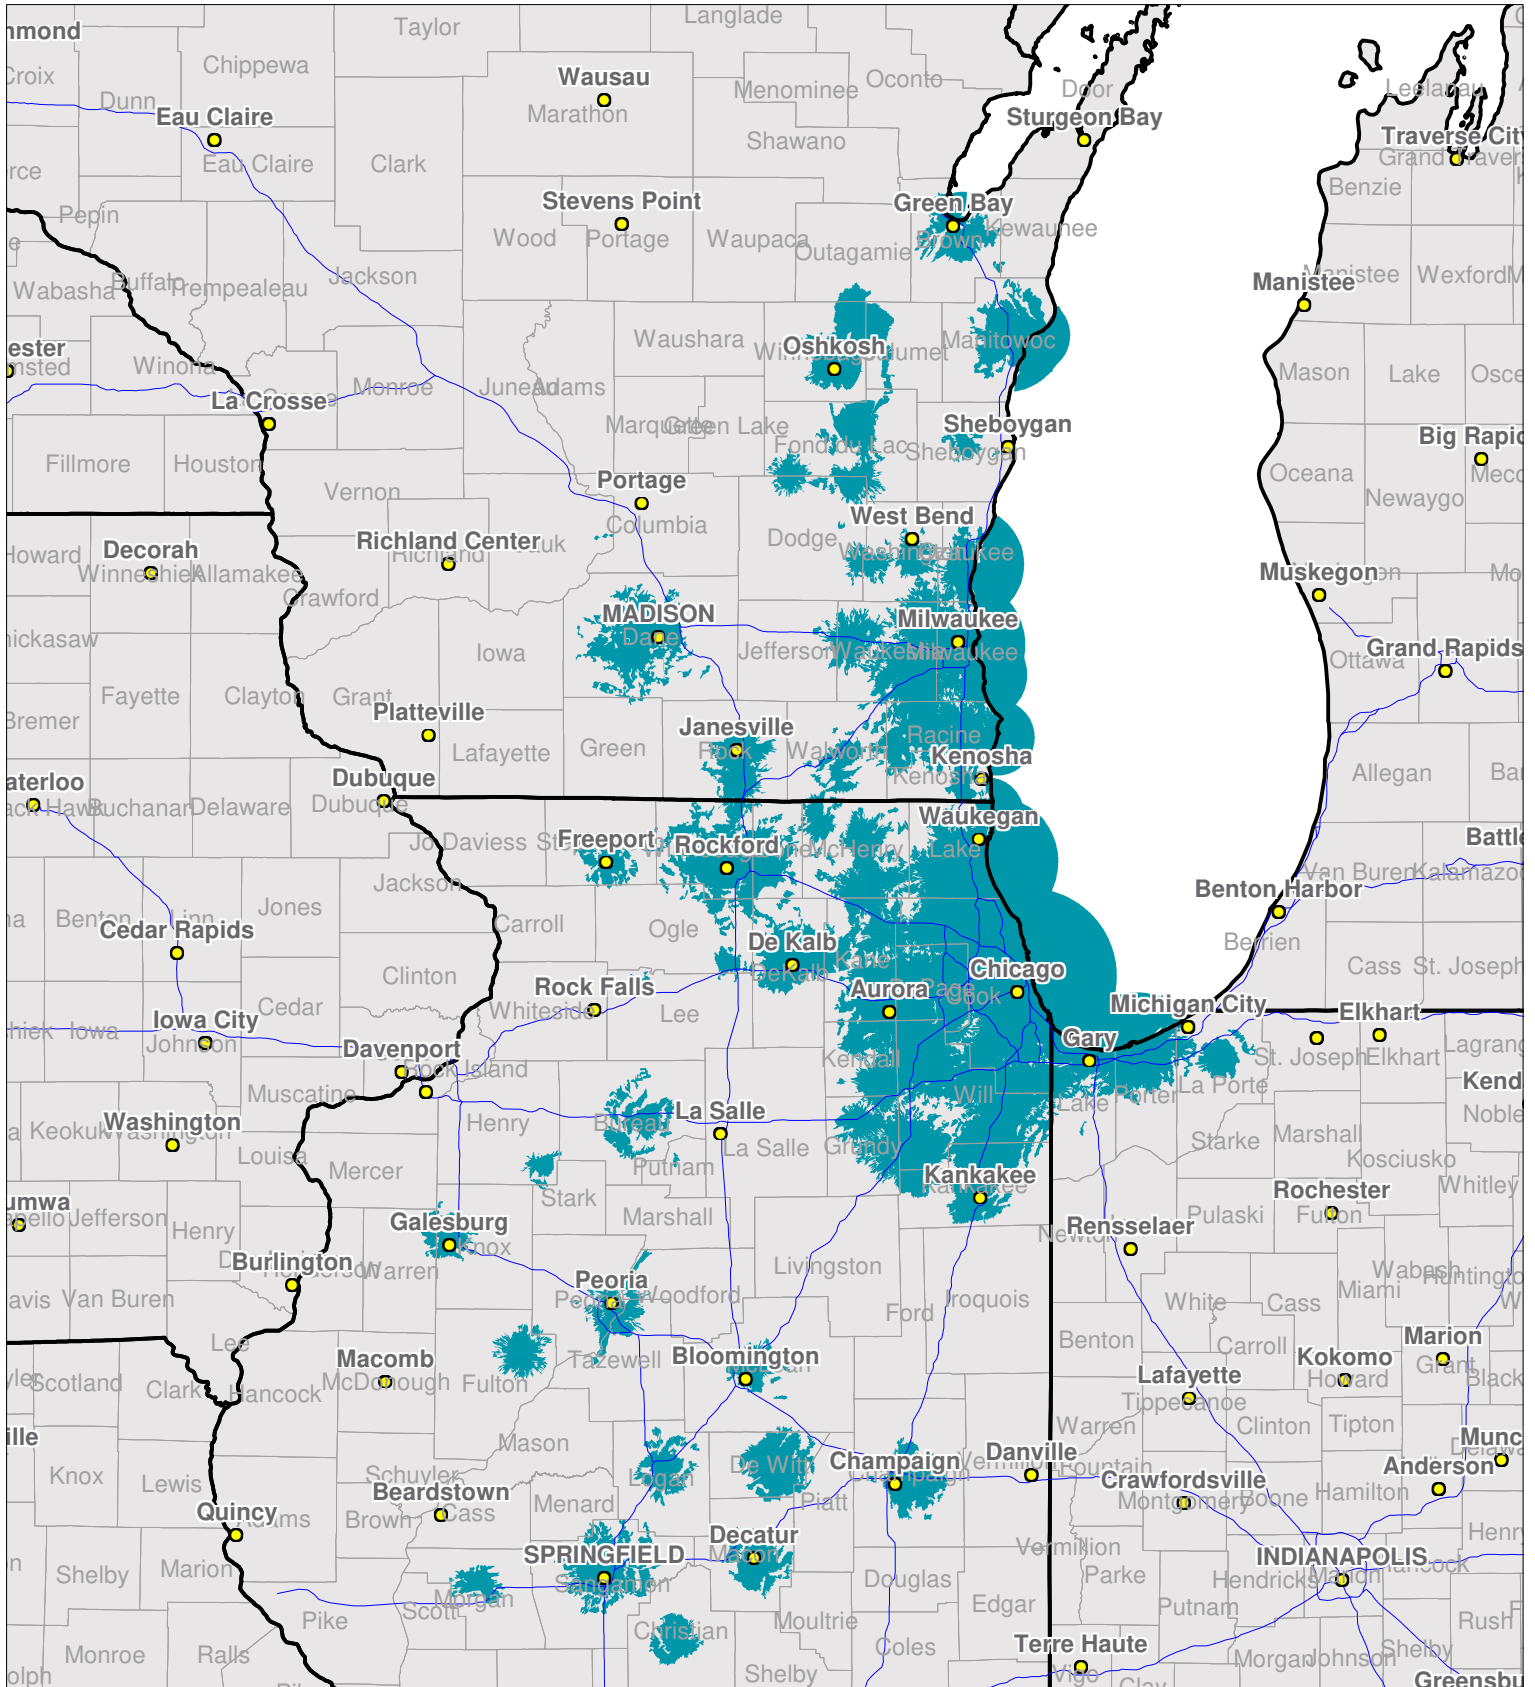

# Illinois / Wisconsin

Local One-Way Coverage (929.6125 MHz)

Because of the nature of radio transmission, strength of paging signal will vary depending upon your location. Maps may not be to scale.

© Spok