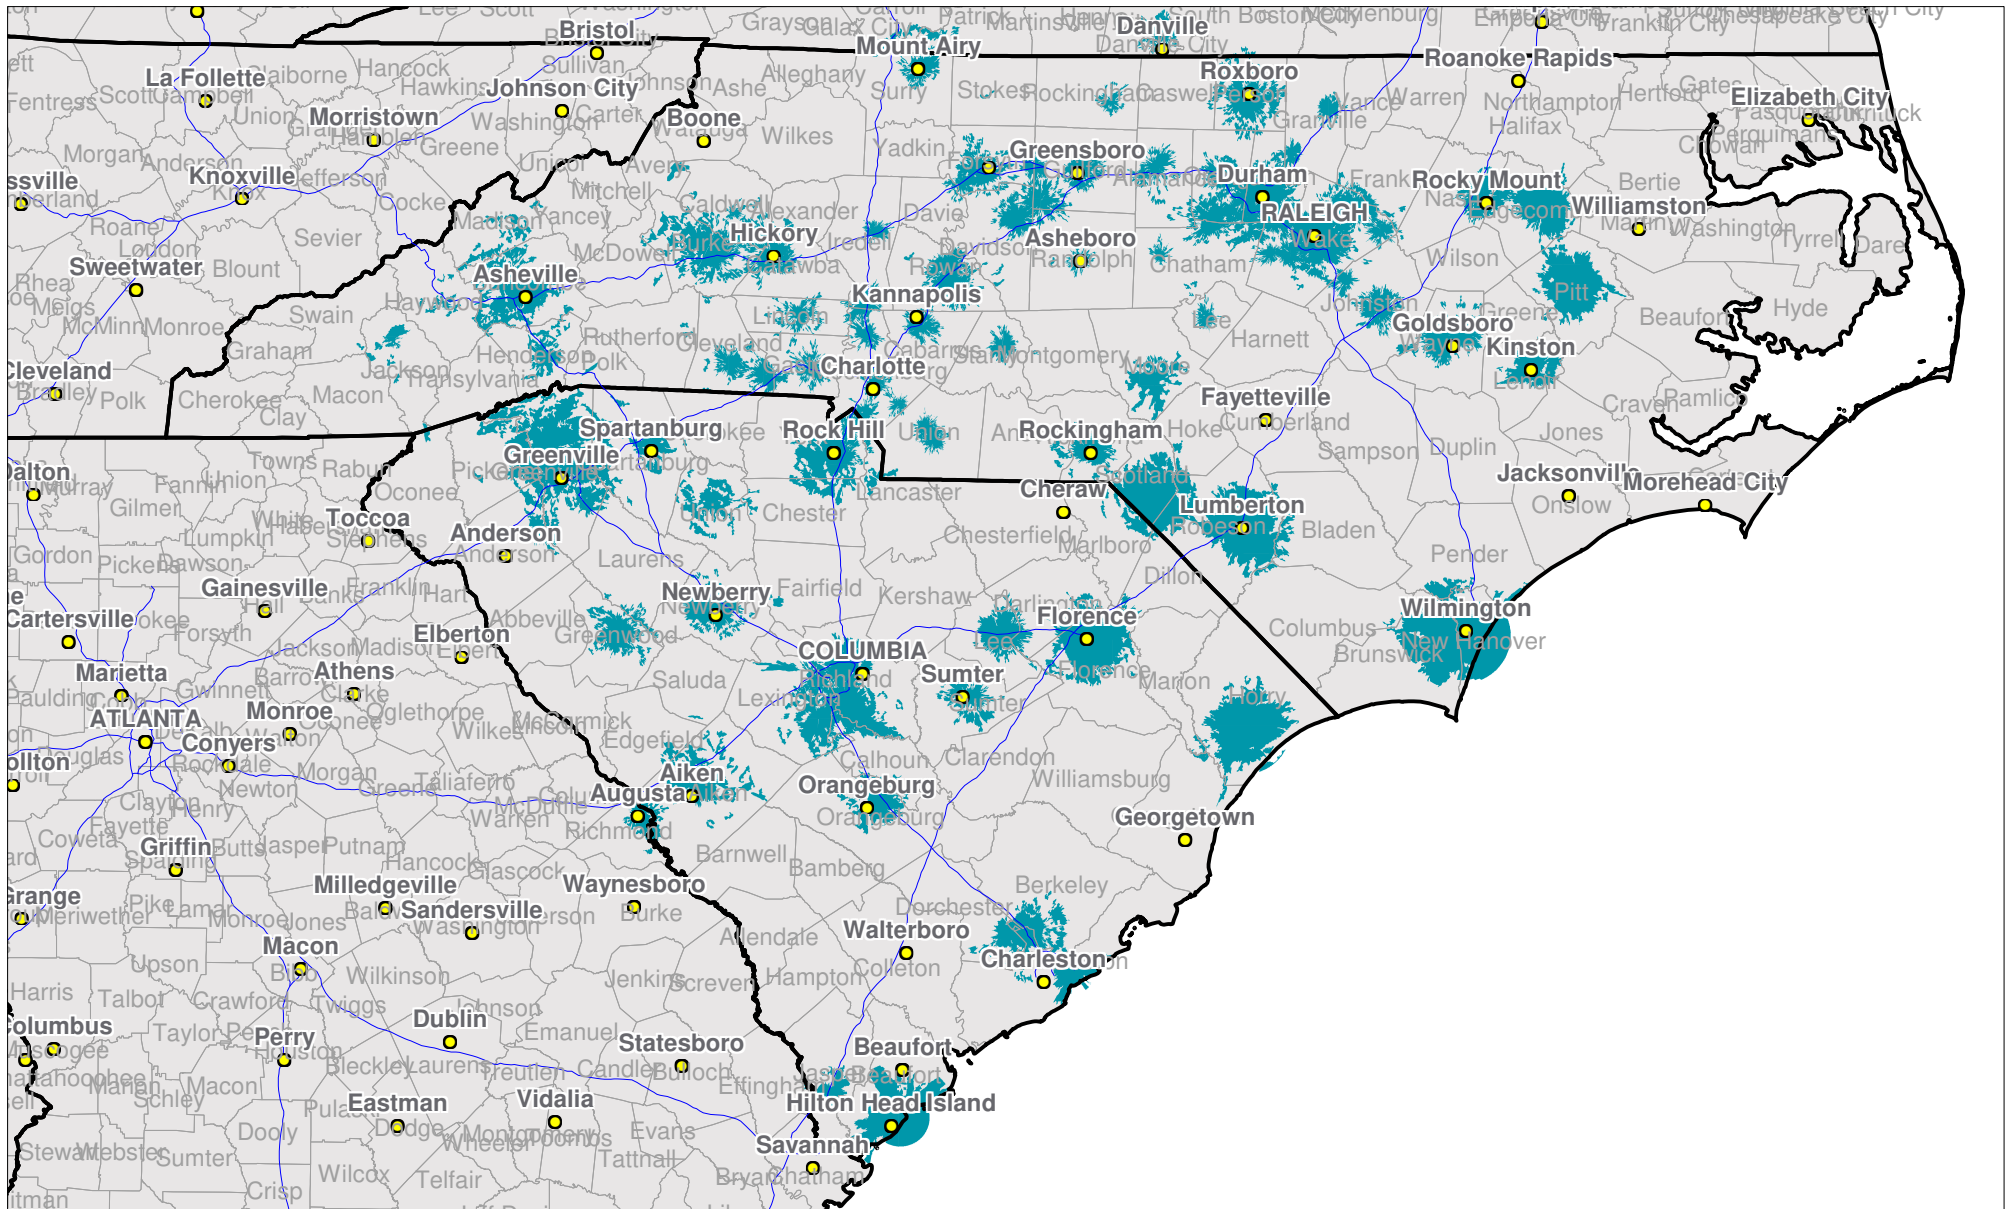

Carolinas

Local One-Way Coverage (929.6125 MHz)

Because of the nature of radio transmission, strength of paging signal will vary depending upon your location. Maps may not be to scale.

© Spok