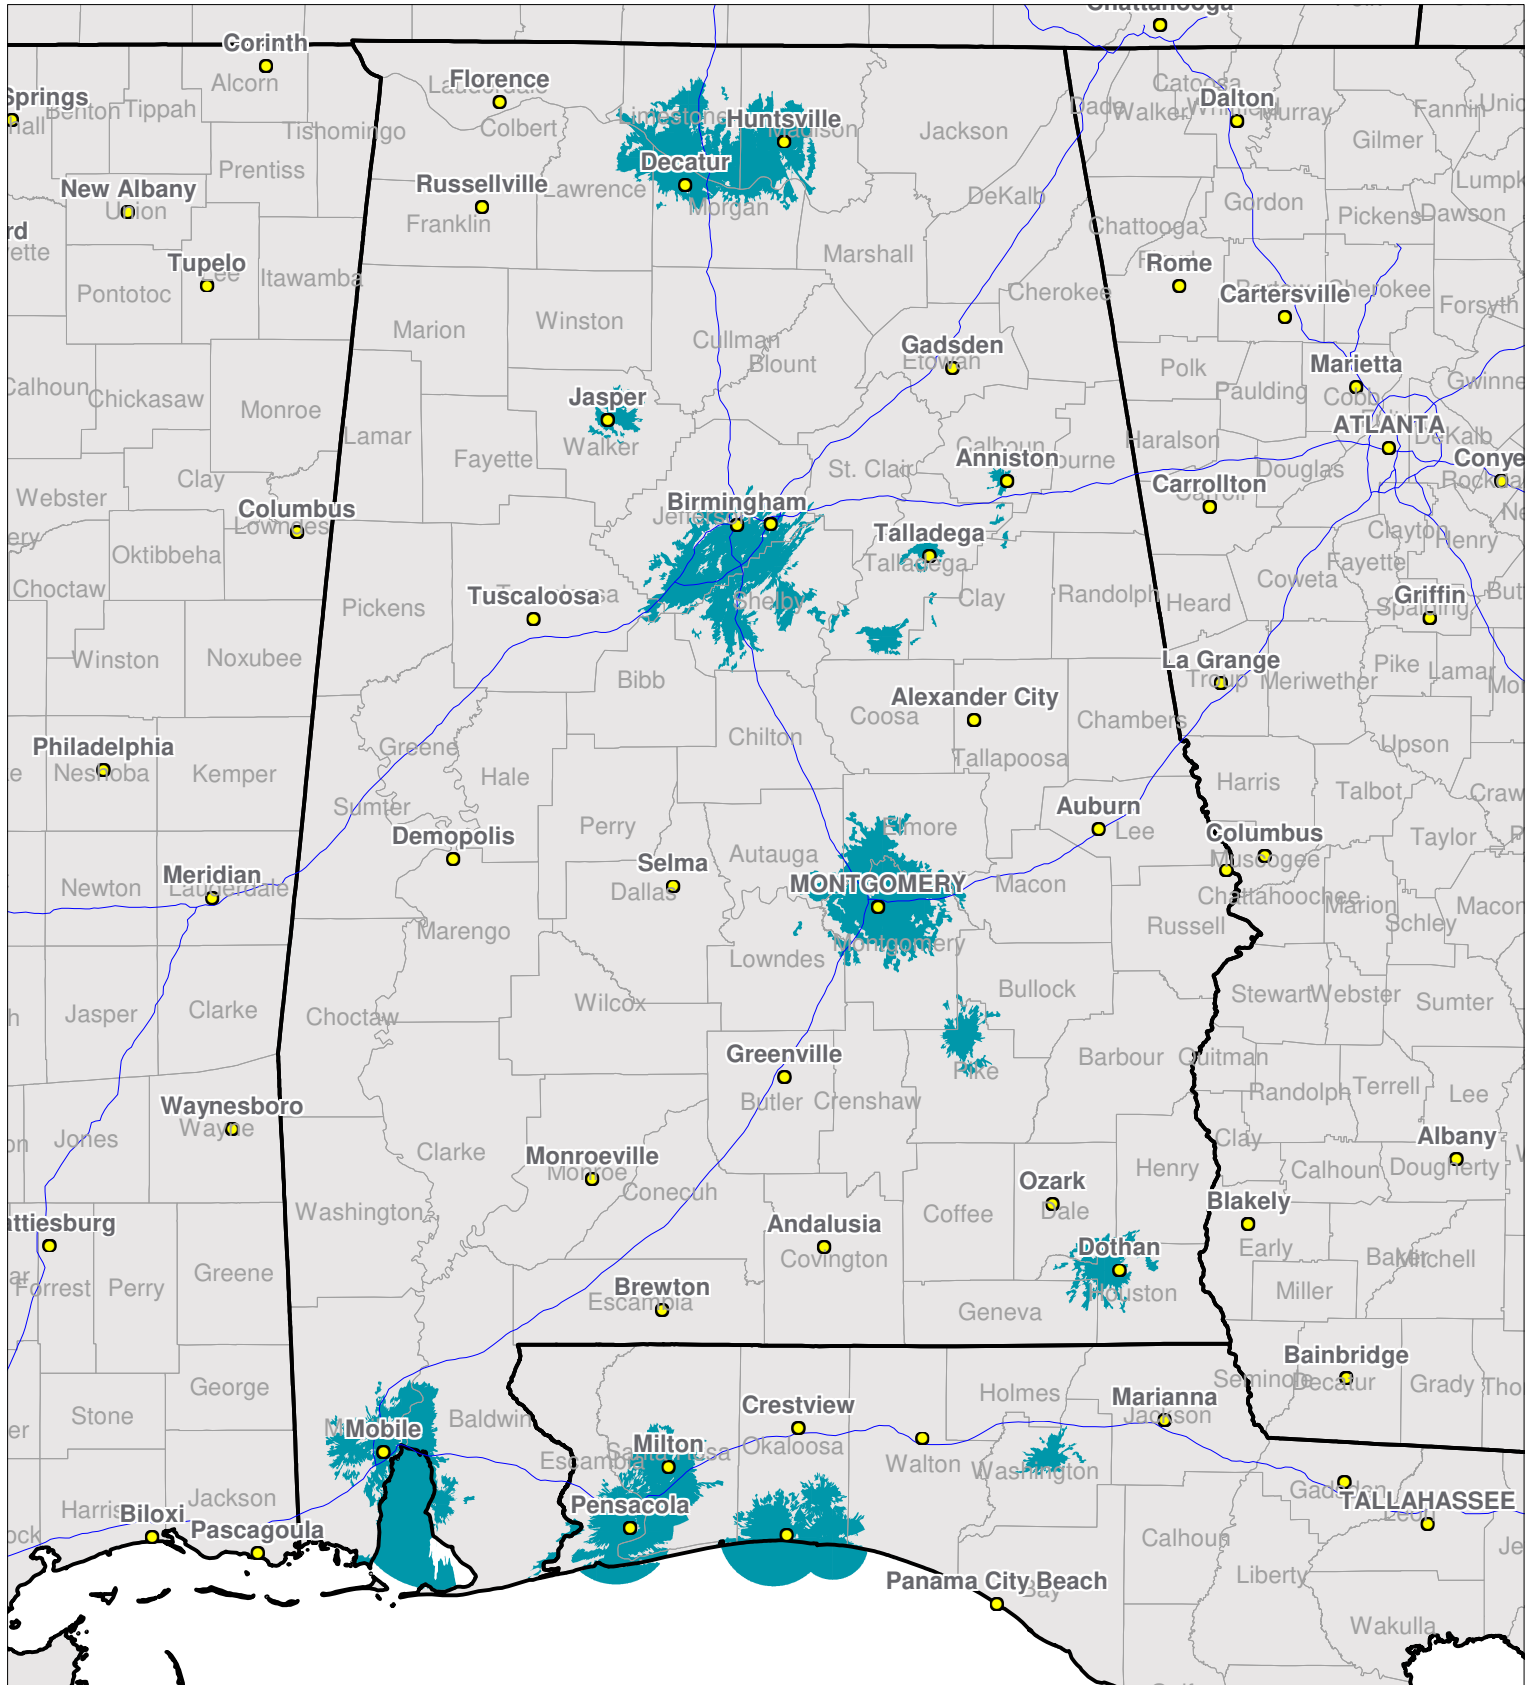

# Alabama

Local One-Way Coverage (929.6125 MHz)

Because of the nature of radio transmission, strength of paging signal will vary depending upon your location. Maps may not be to scale.