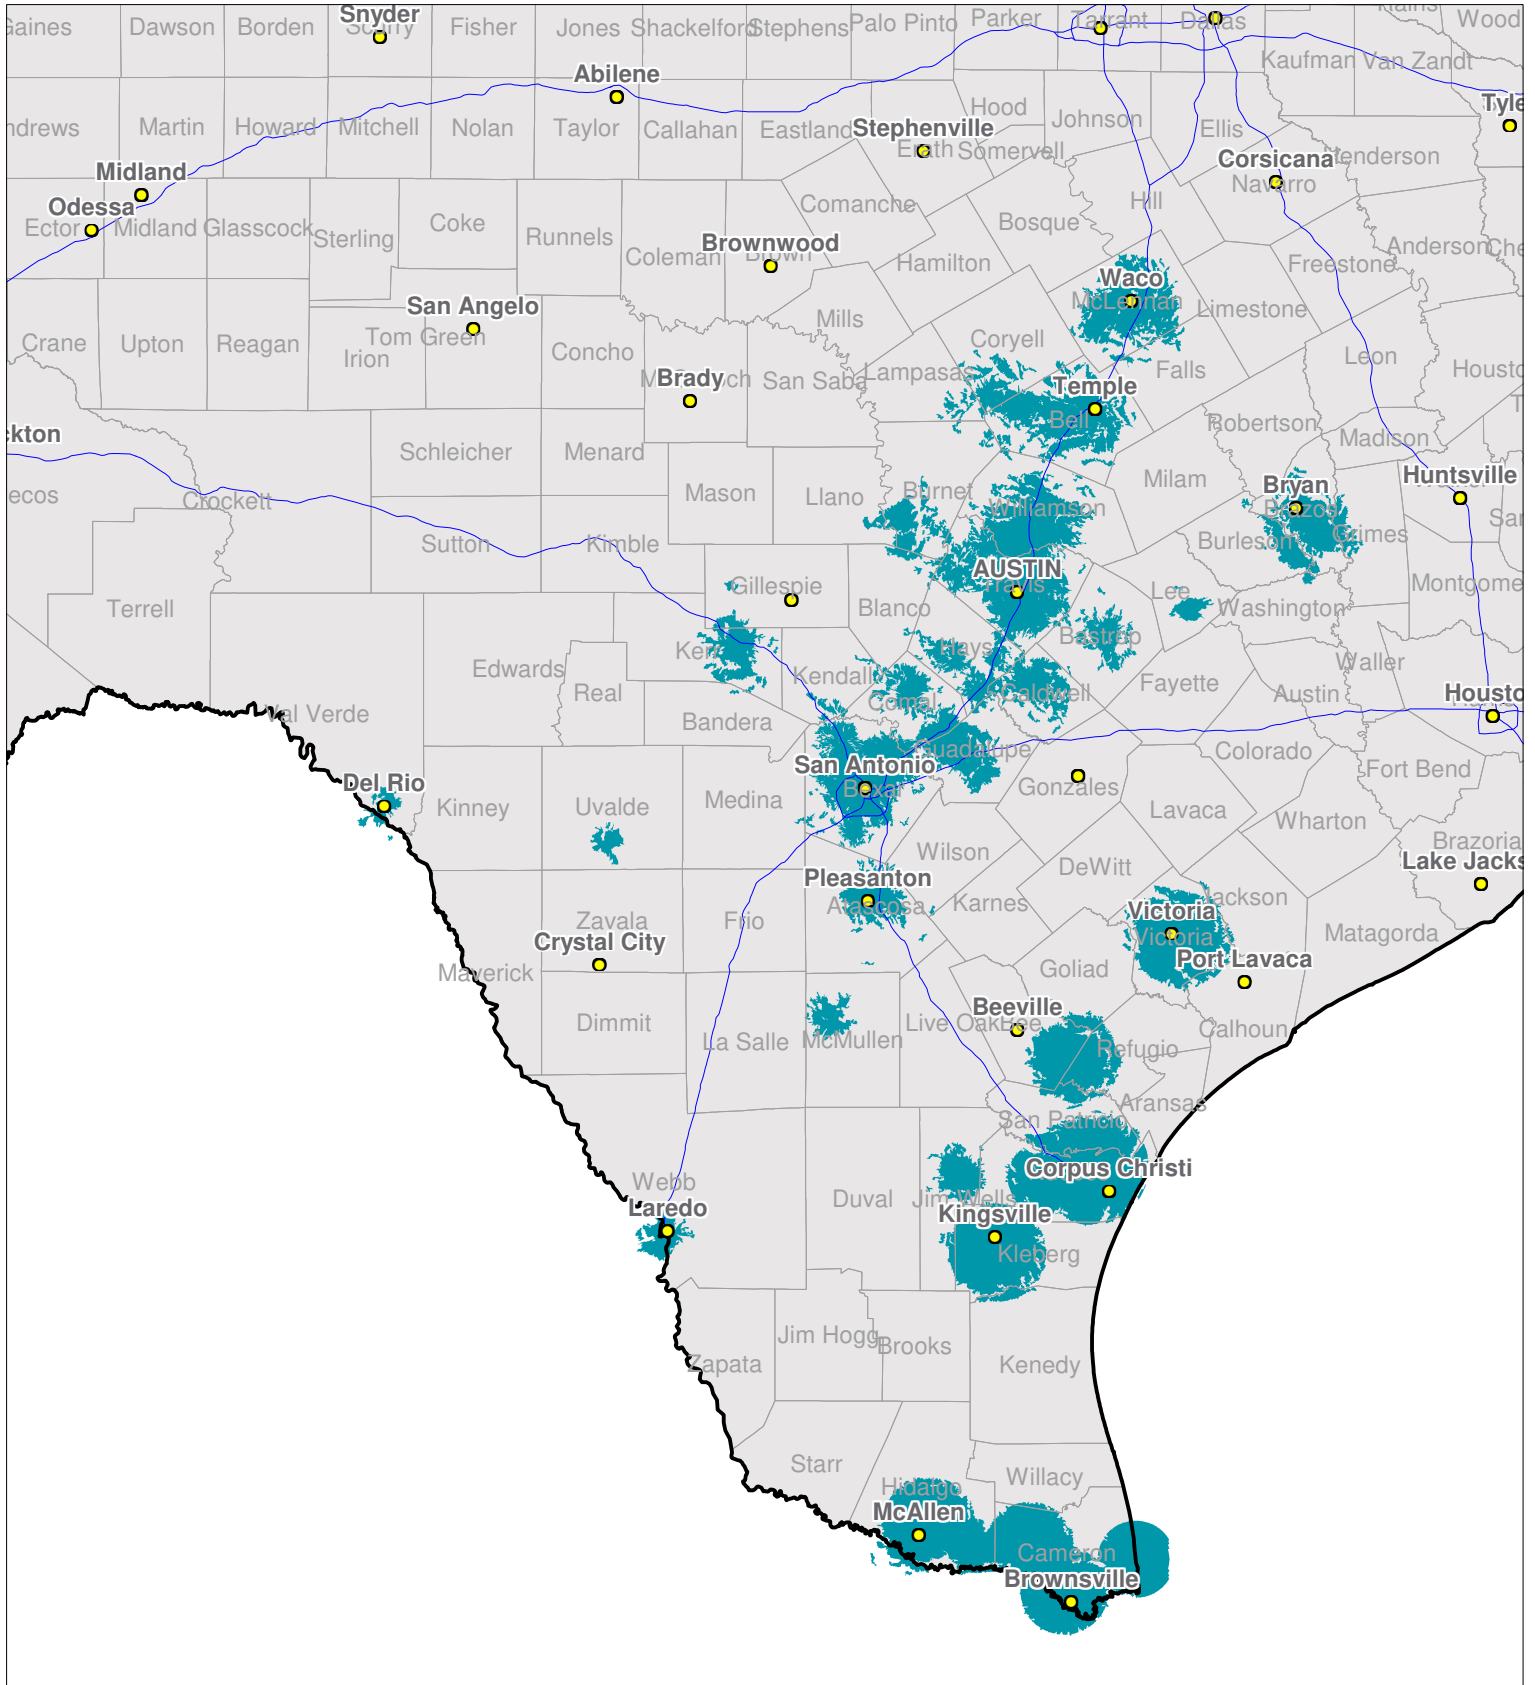

South Texas

Local One-Way Coverage (929.6125 MHz)

Because of the nature of radio transmission, strength of paging signal will vary depending upon your location. Maps may not be to scale.

© Spok