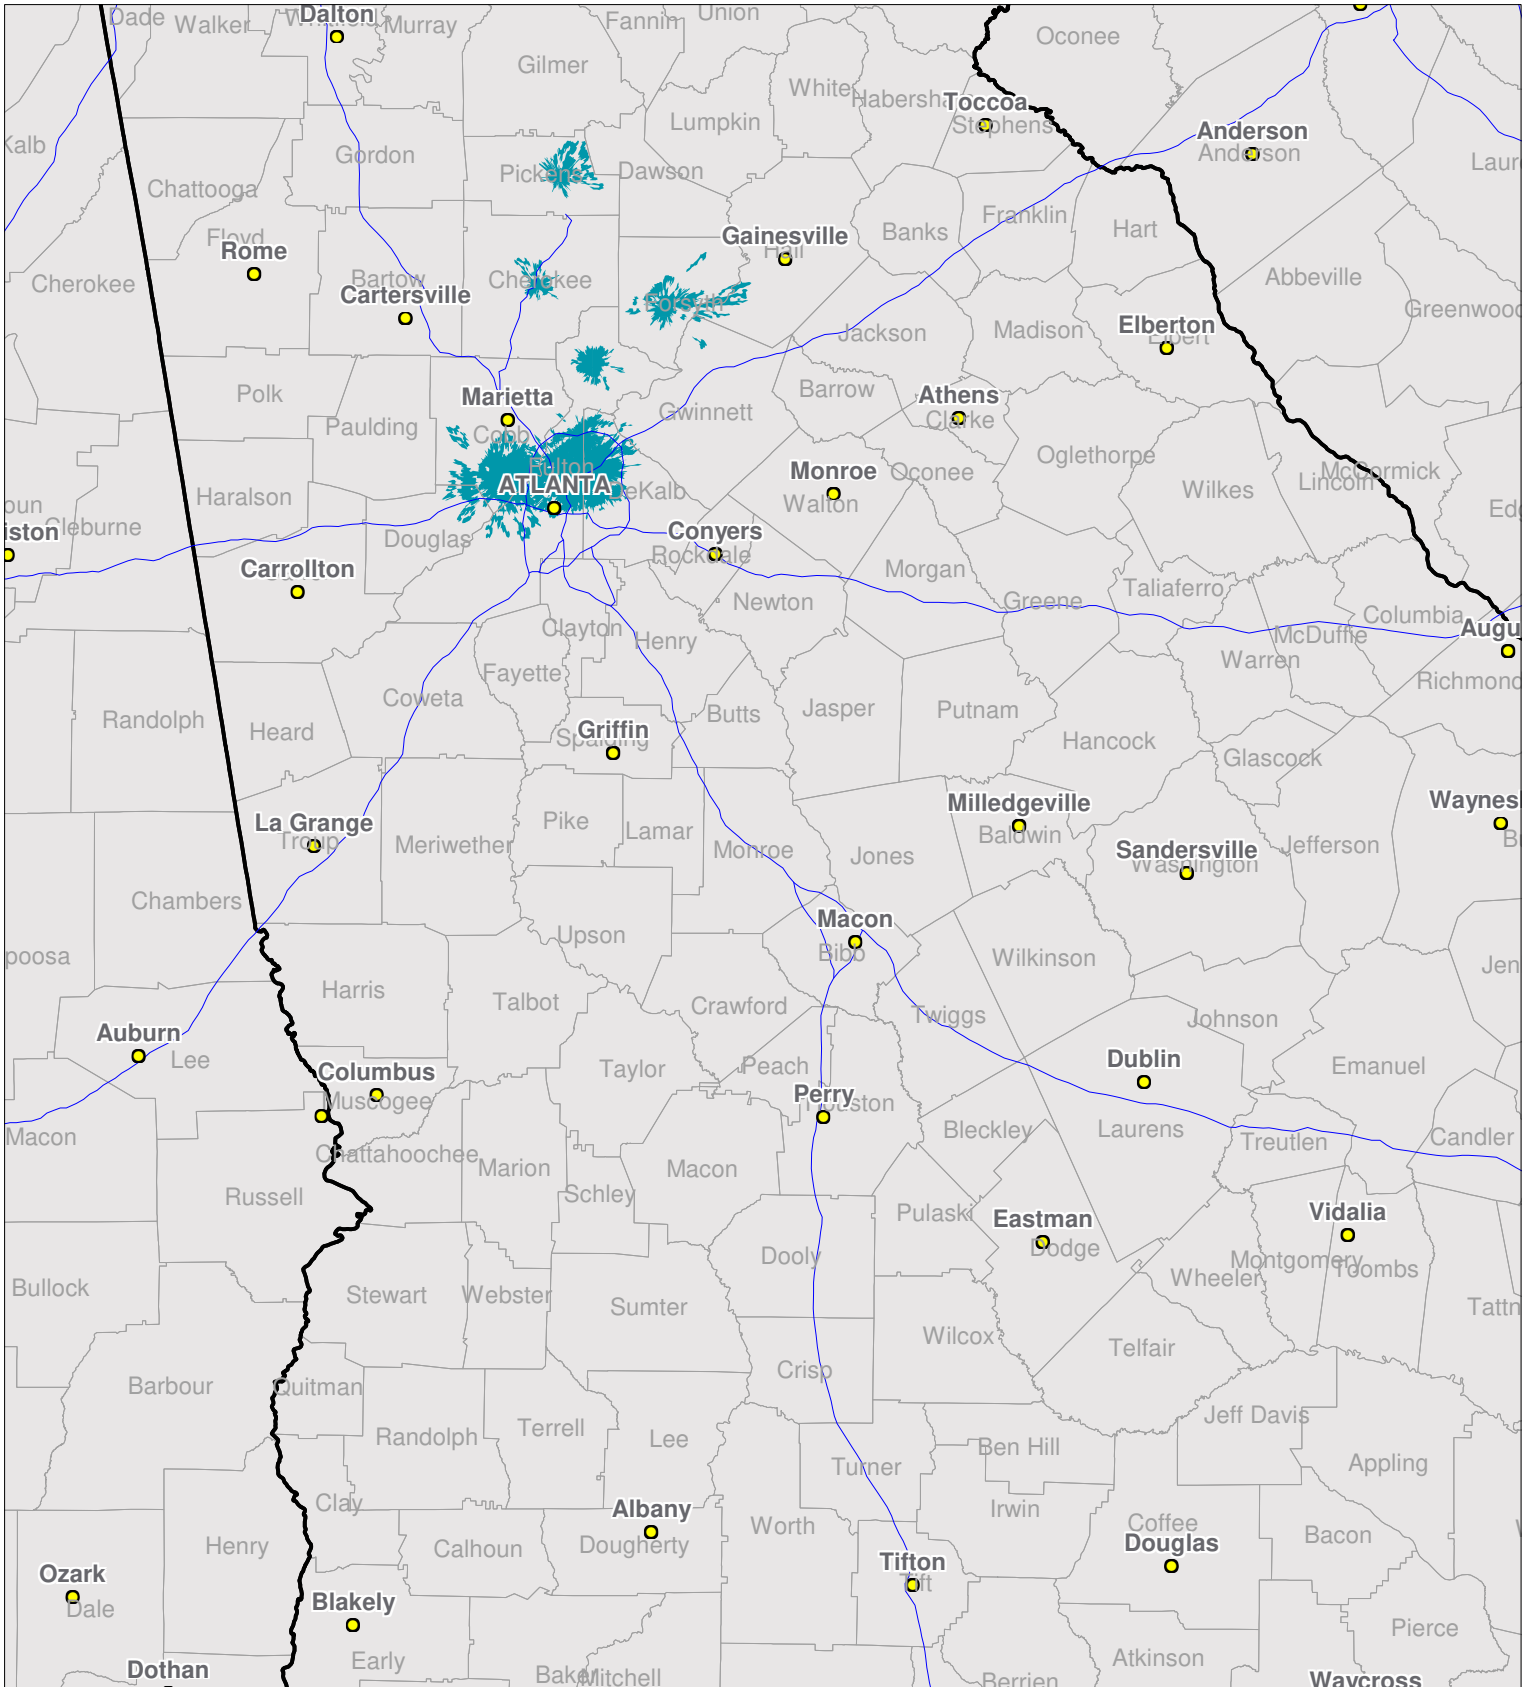

Georgia

Local One-Way Coverage (929.6125 MHz)

Because of the nature of radio transmission, strength of paging signal will vary depending upon your location. Maps may not be to scale.

© Spok