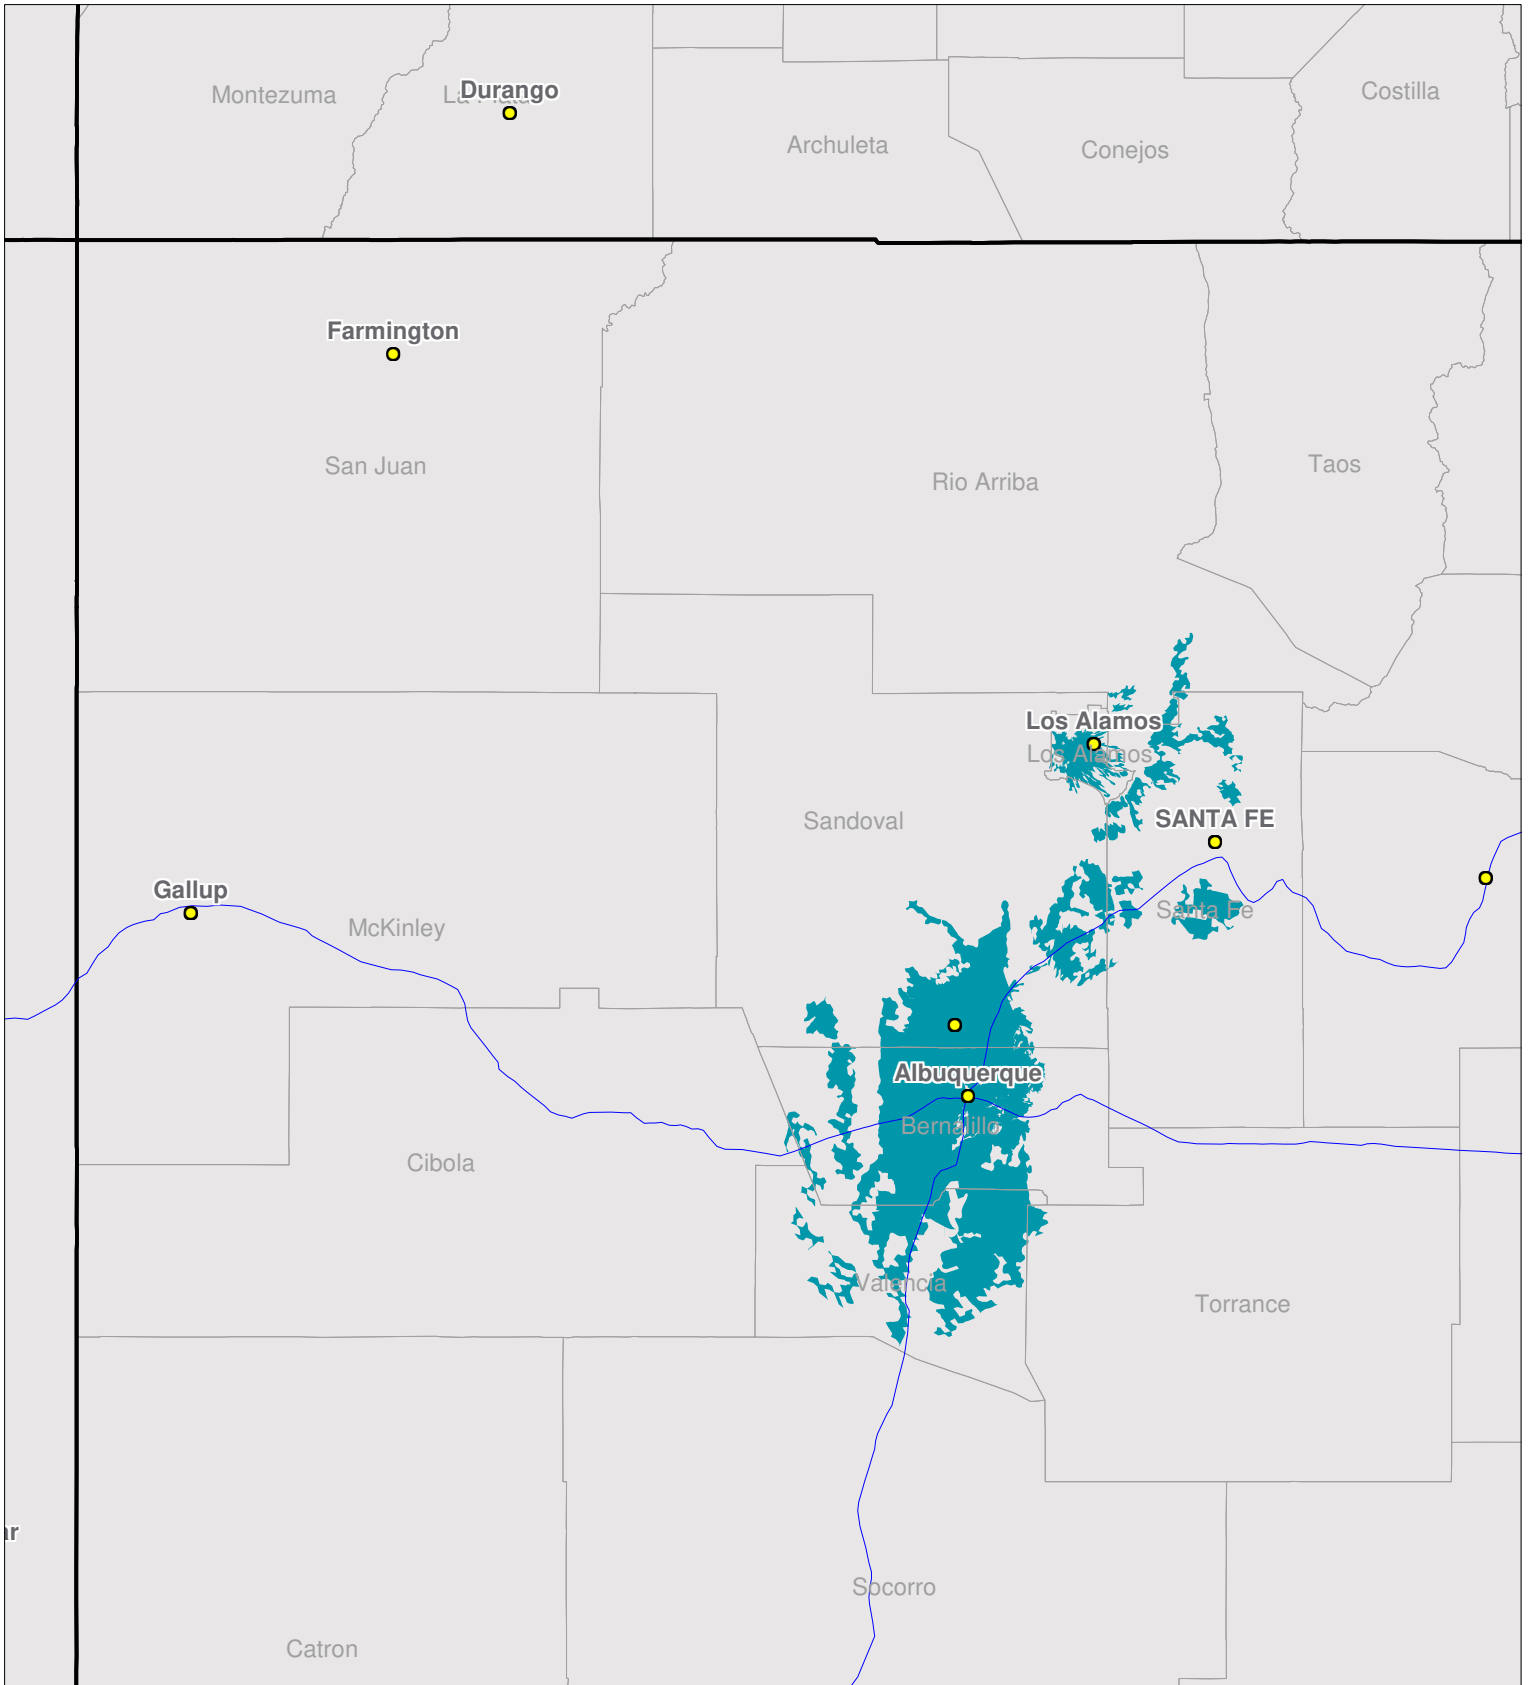

New Mexico

Local One-Way Coverage (929.6125 MHz)

Because of the nature of radio transmission, strength of paging signal will vary depending upon your location. Maps may not be to scale.

© Spok