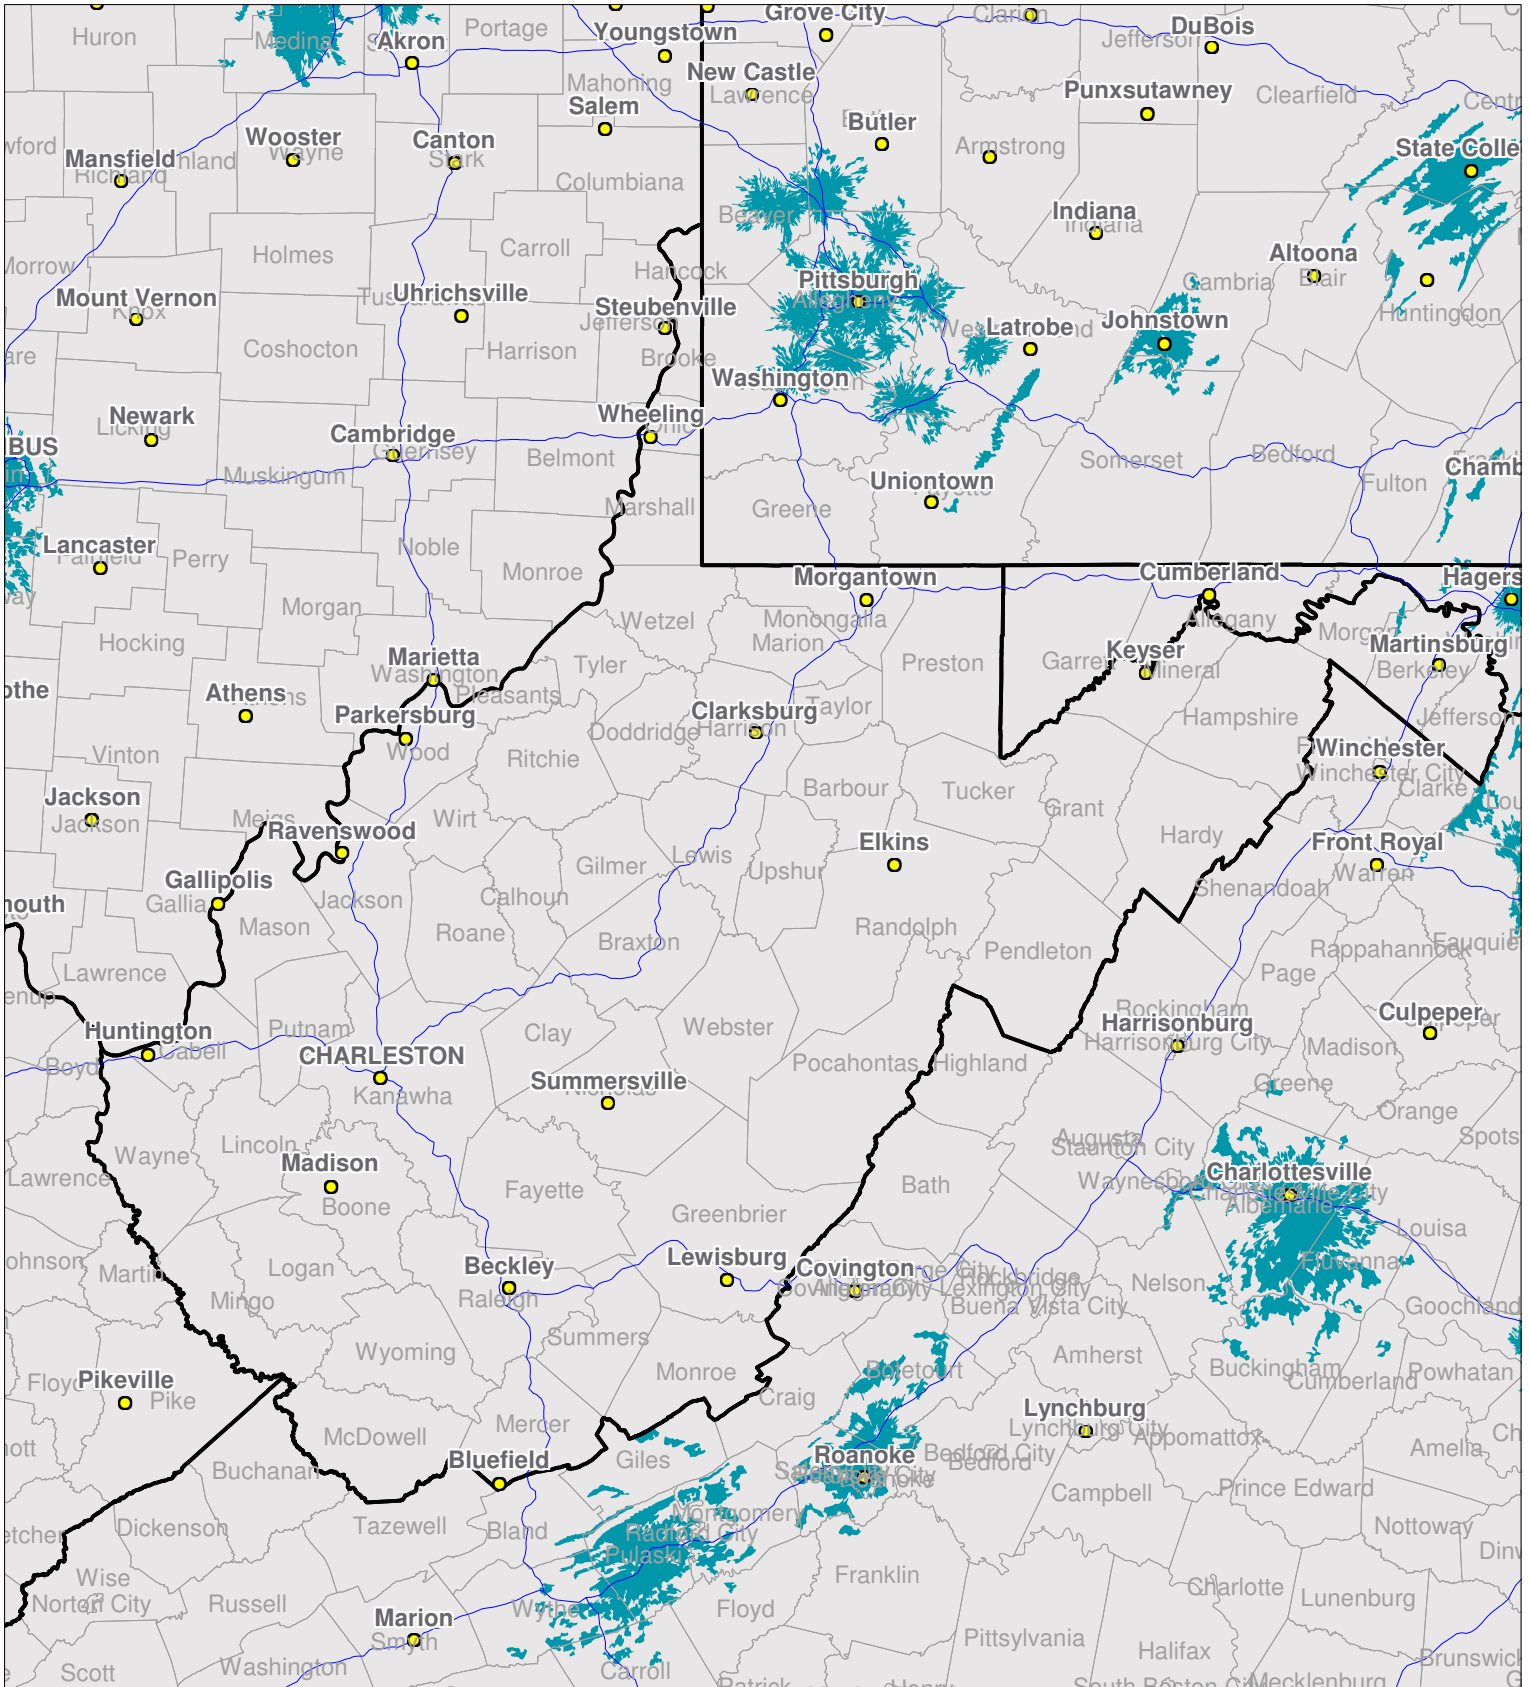

West Virginia

Nationwide Two-Way Coverage

Because of the nature of radio transmission, strength of paging signal will vary depending upon your location. Maps may not be to scale.

© Spok