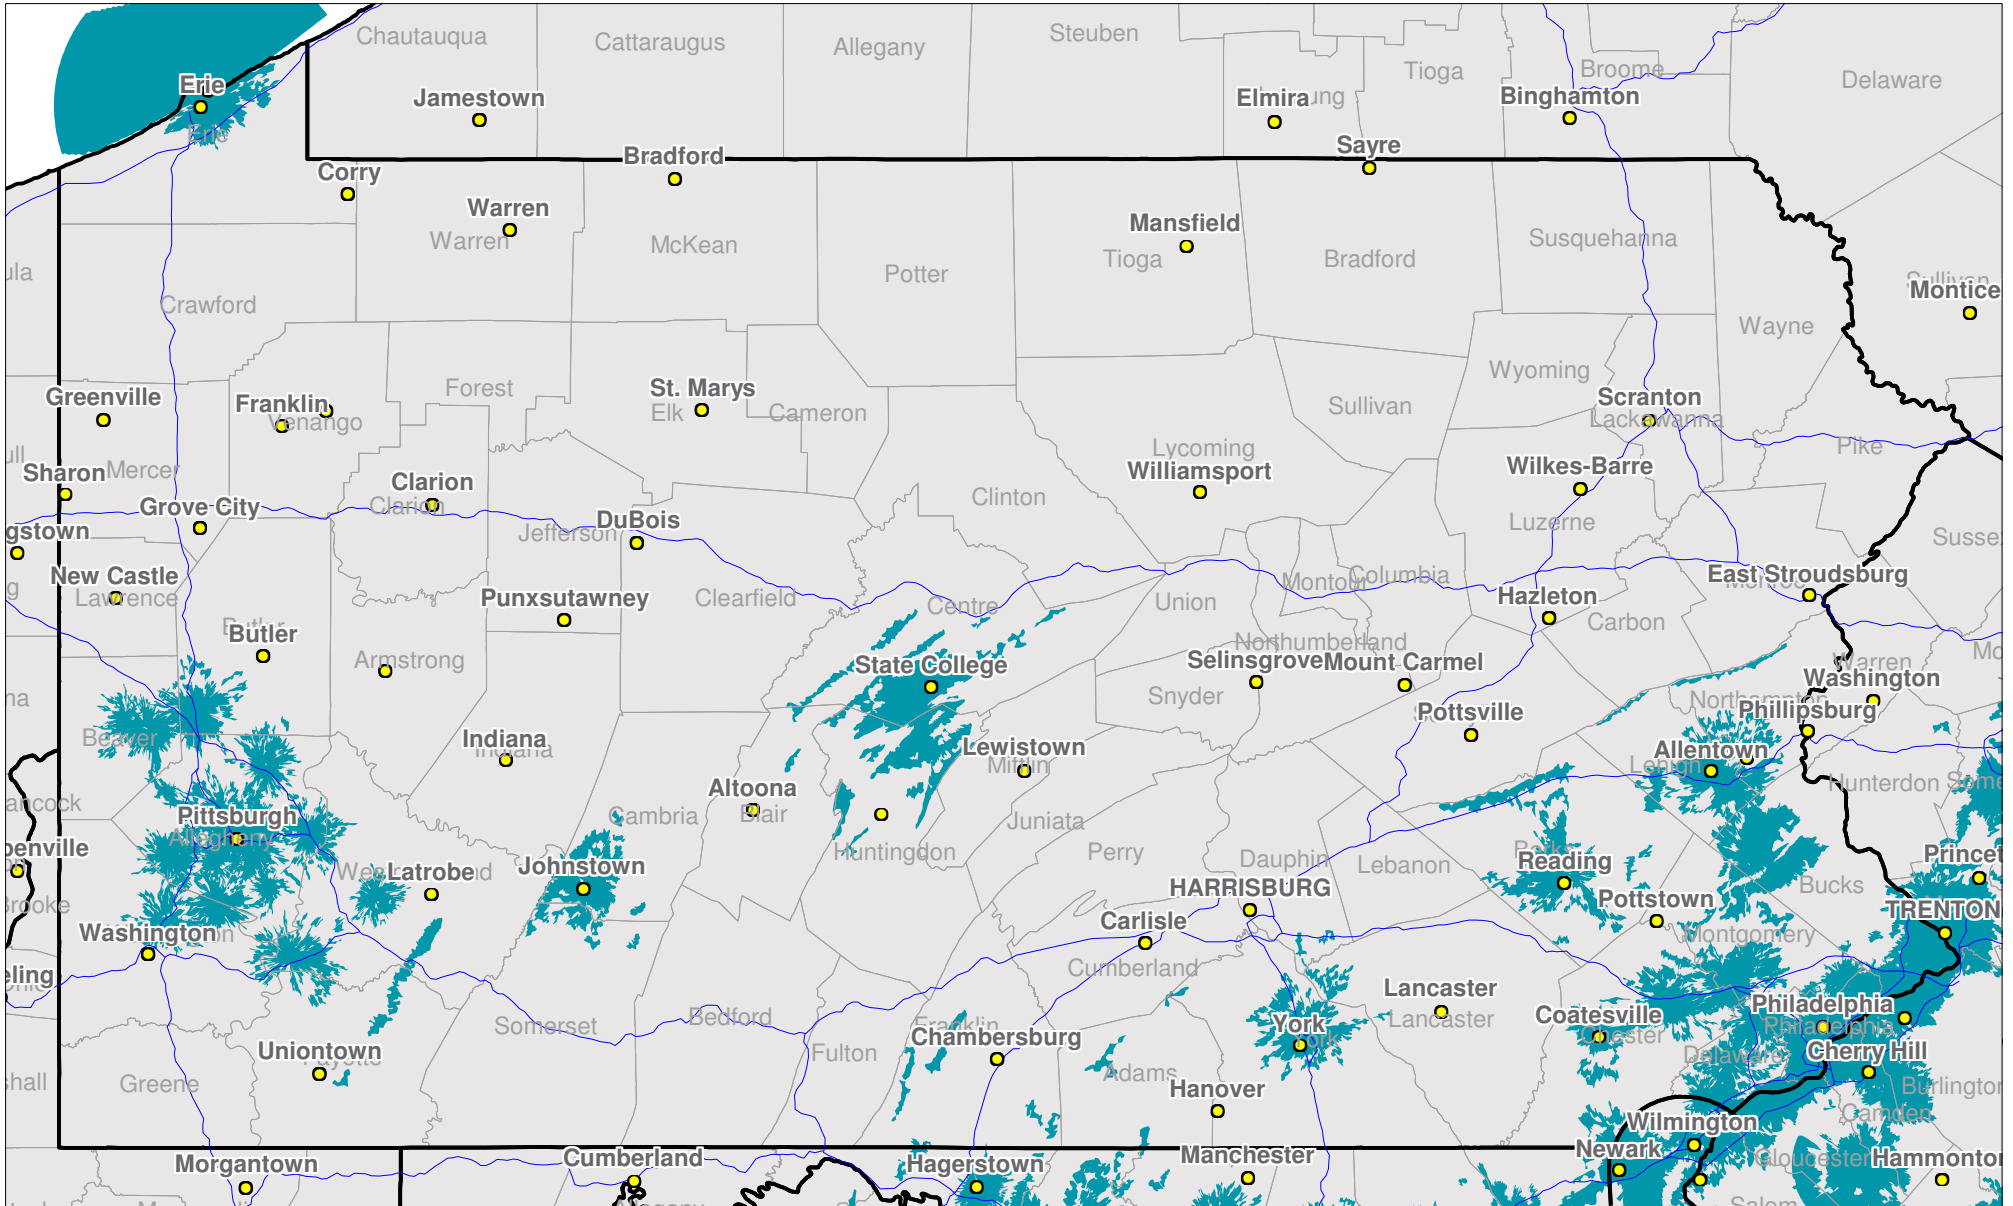

Pennsylvania

Nationwide Two-Way Coverage

Because of the nature of radio transmission, strength of paging signal will vary depending upon your location. Maps may not be to scale.

© Spok