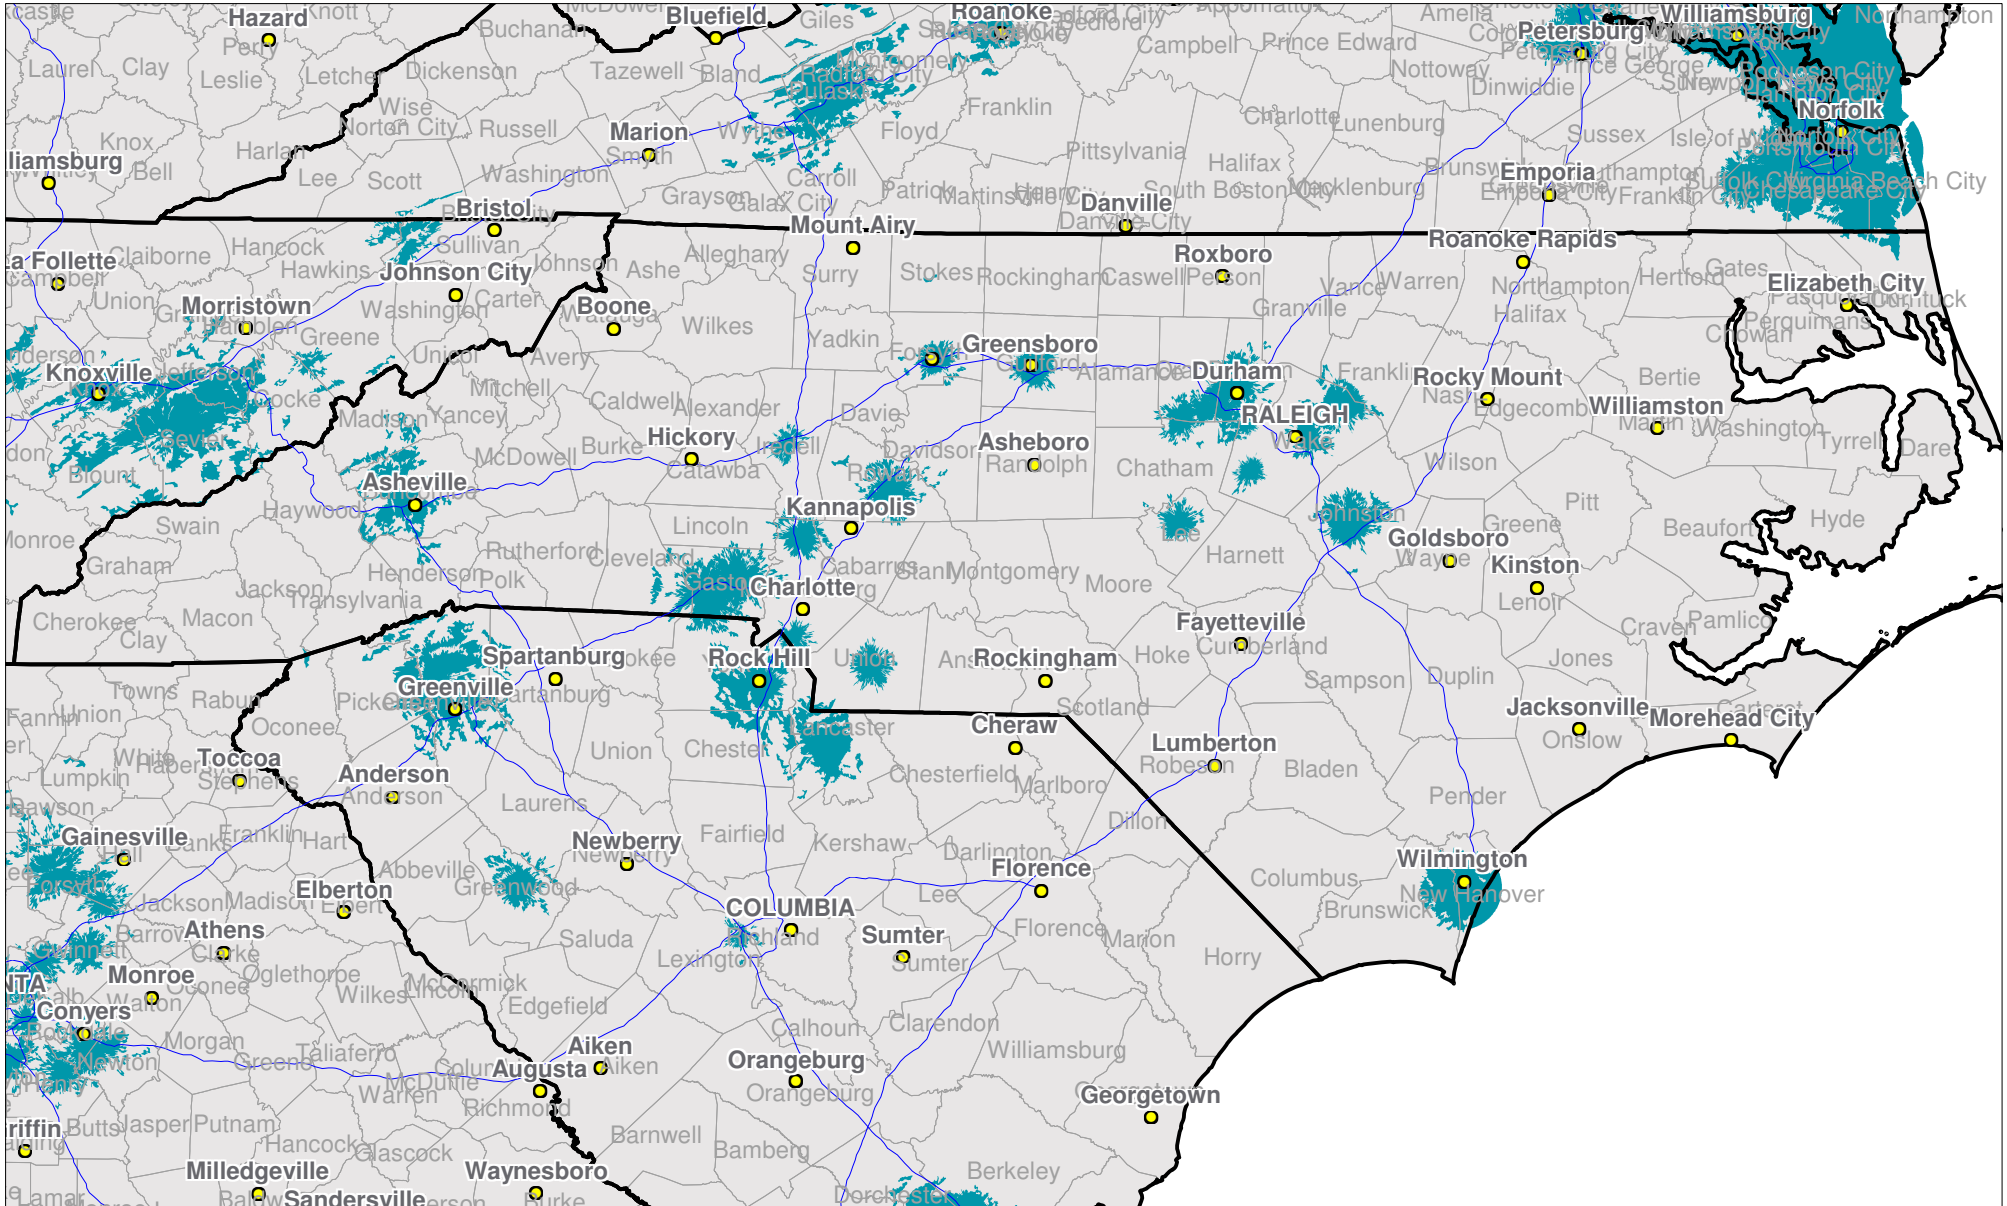

North Carolina

Nationwide Two-Way Coverage

Because of the nature of radio transmission, strength of paging signal will vary depending upon your location. Maps may not be to scale.

© Spok