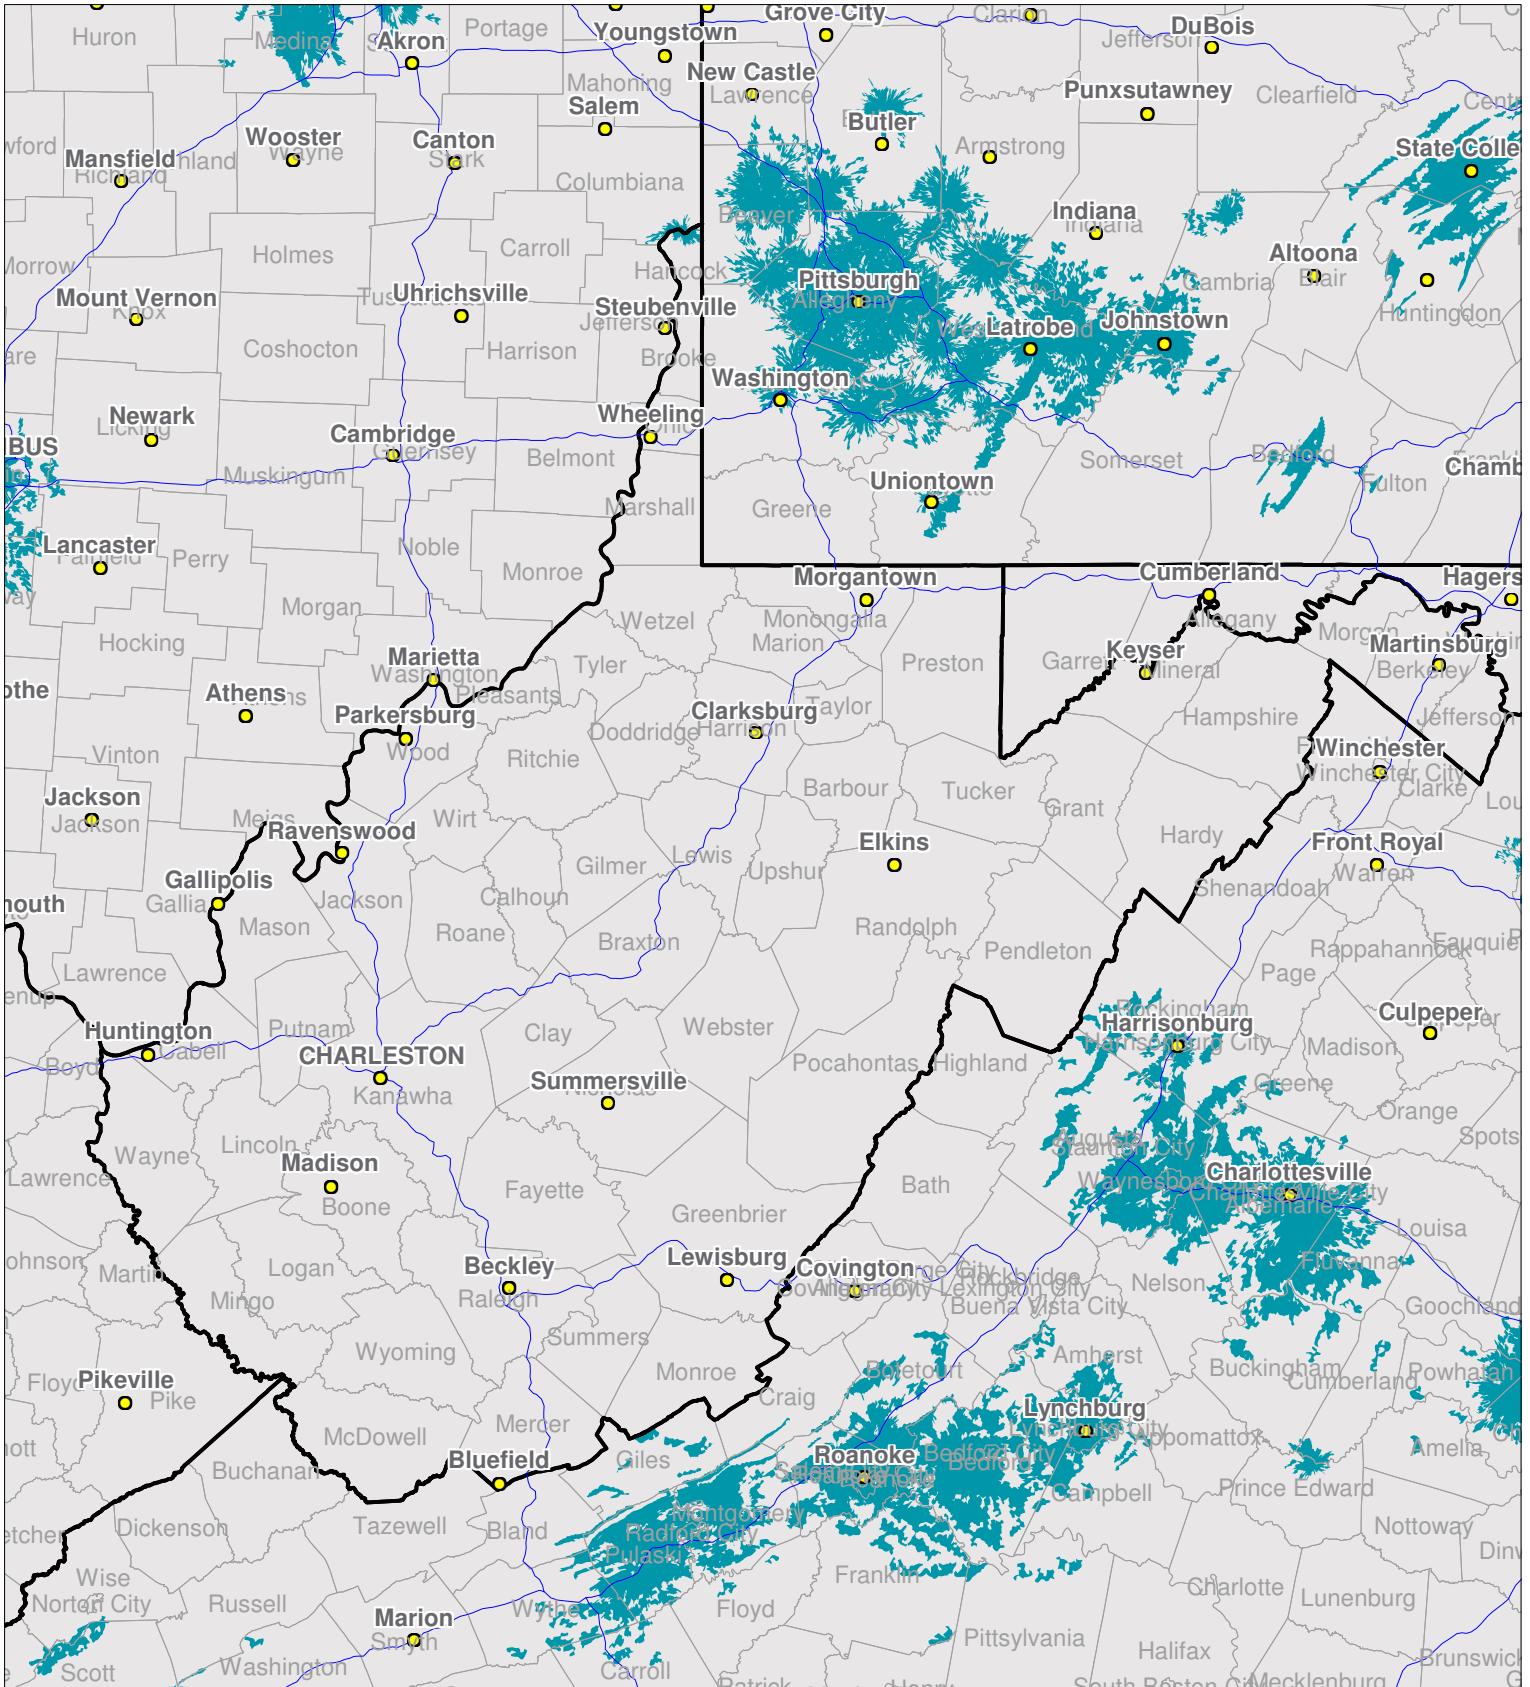

# West Virginia

Nationwide One-Way Coverage (929.6625 MHz)

Because of the nature of radio transmission, strength of paging signal will vary depending upon your location. Maps may not be to scale.

© Spok