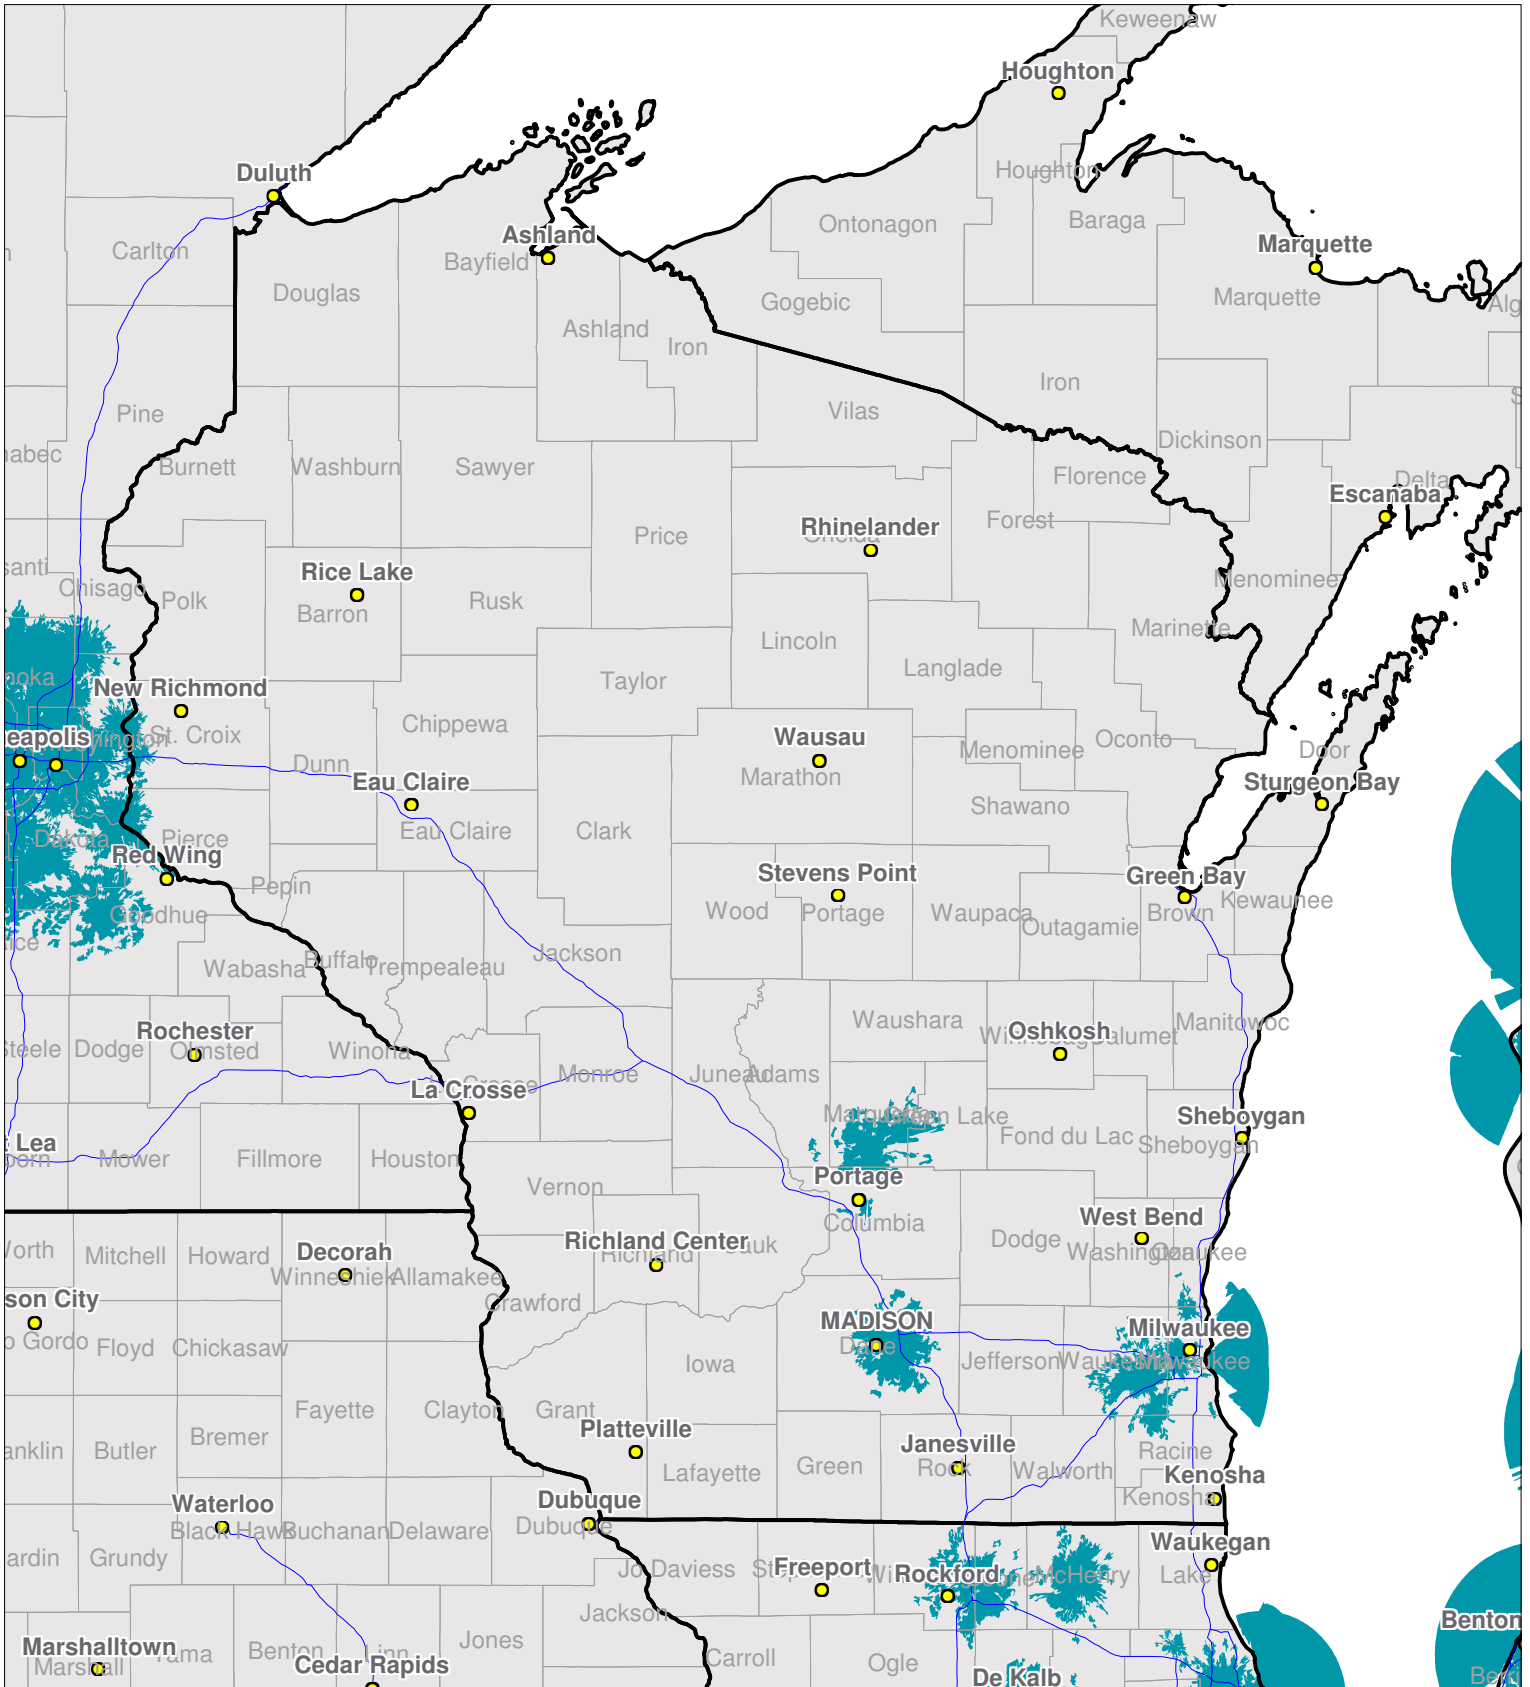

Wisconsin

Nationwide One-Way Coverage (929.6625 MHz)

Because of the nature of radio transmission, strength of paging signal will vary depending upon your location. Maps may not be to scale.