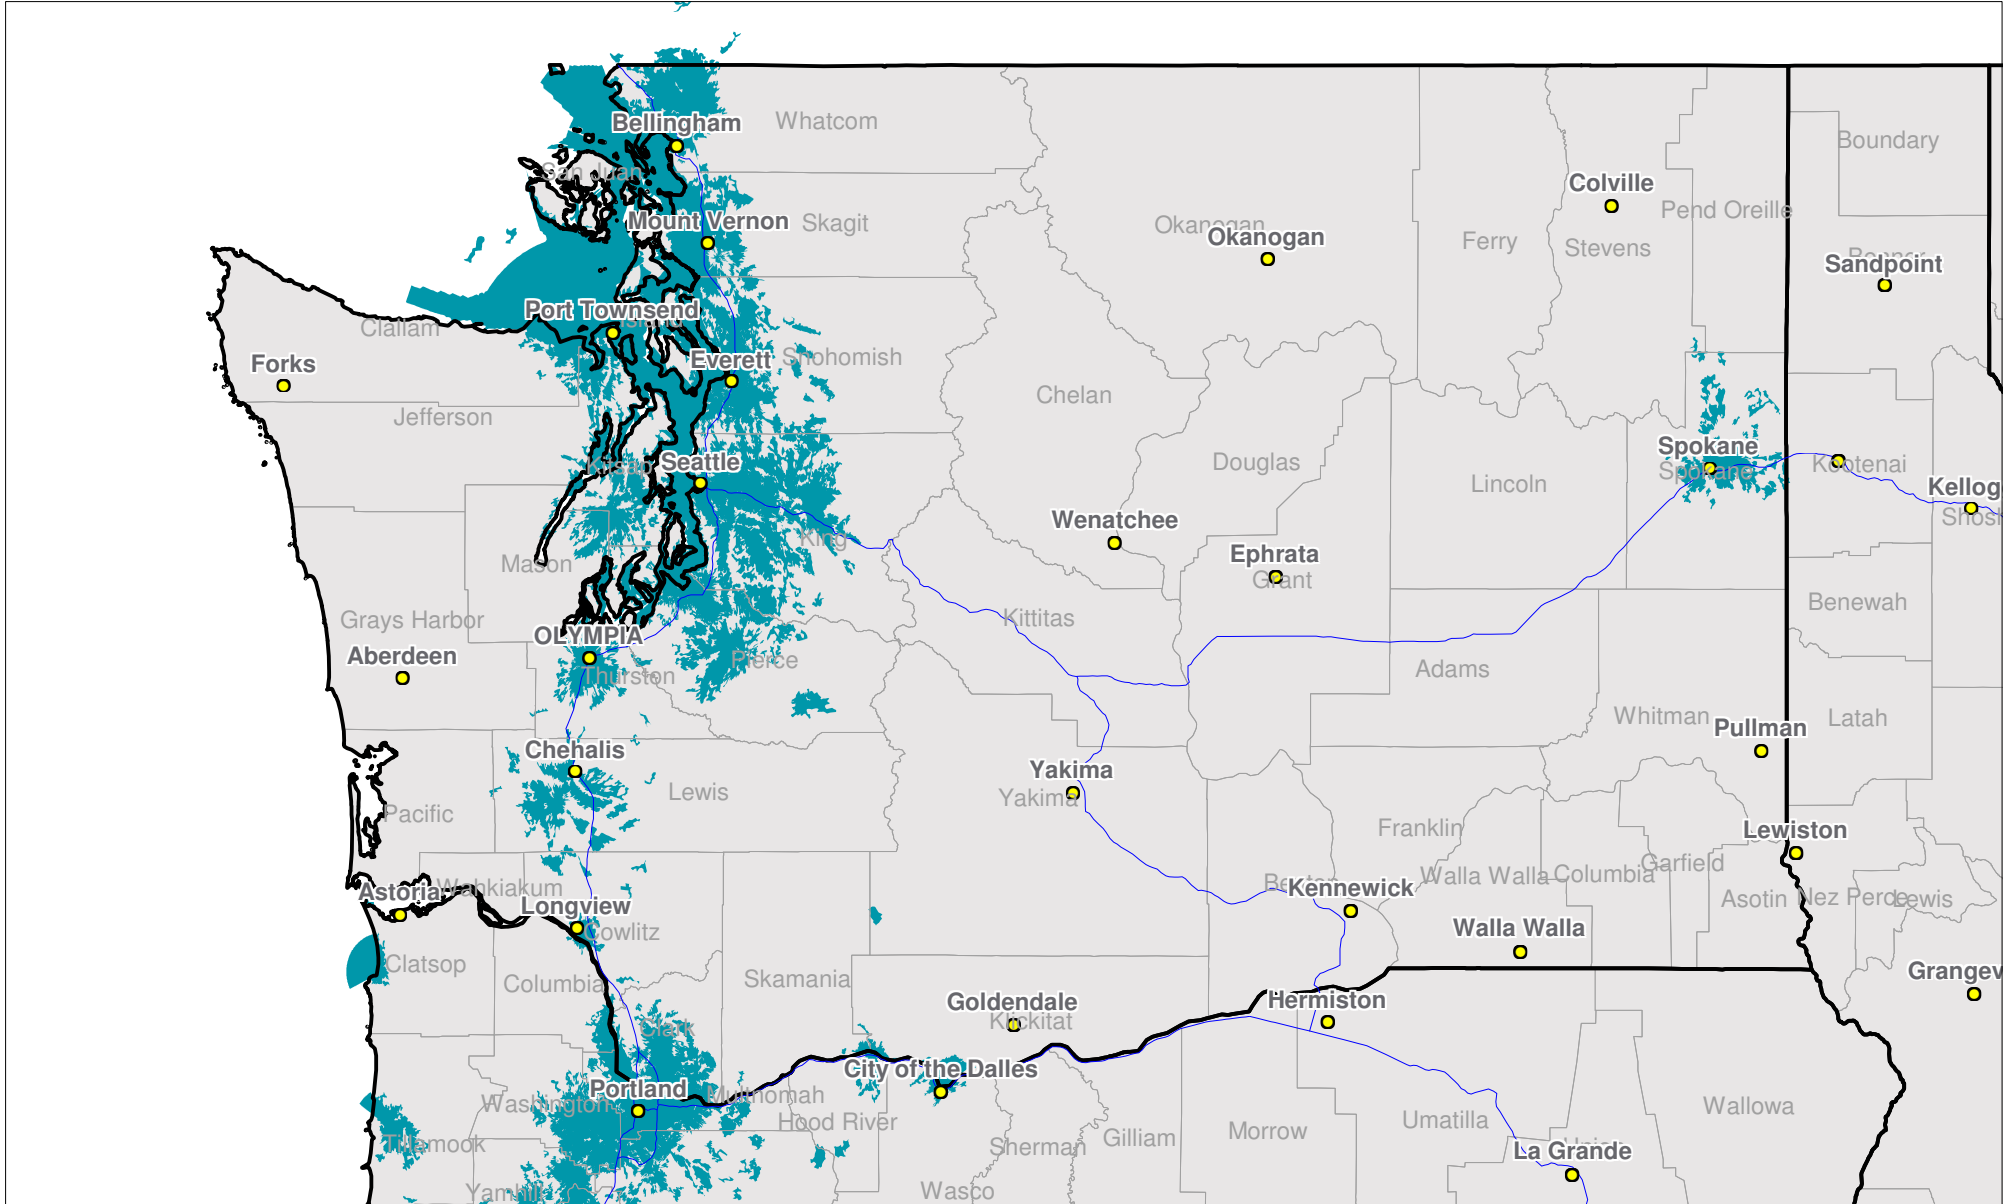

Washington

Nationwide One-Way Coverage (929.6625 MHz)

Because of the nature of radio transmission, strength of paging signal will vary depending upon your location. Maps may not be to scale.