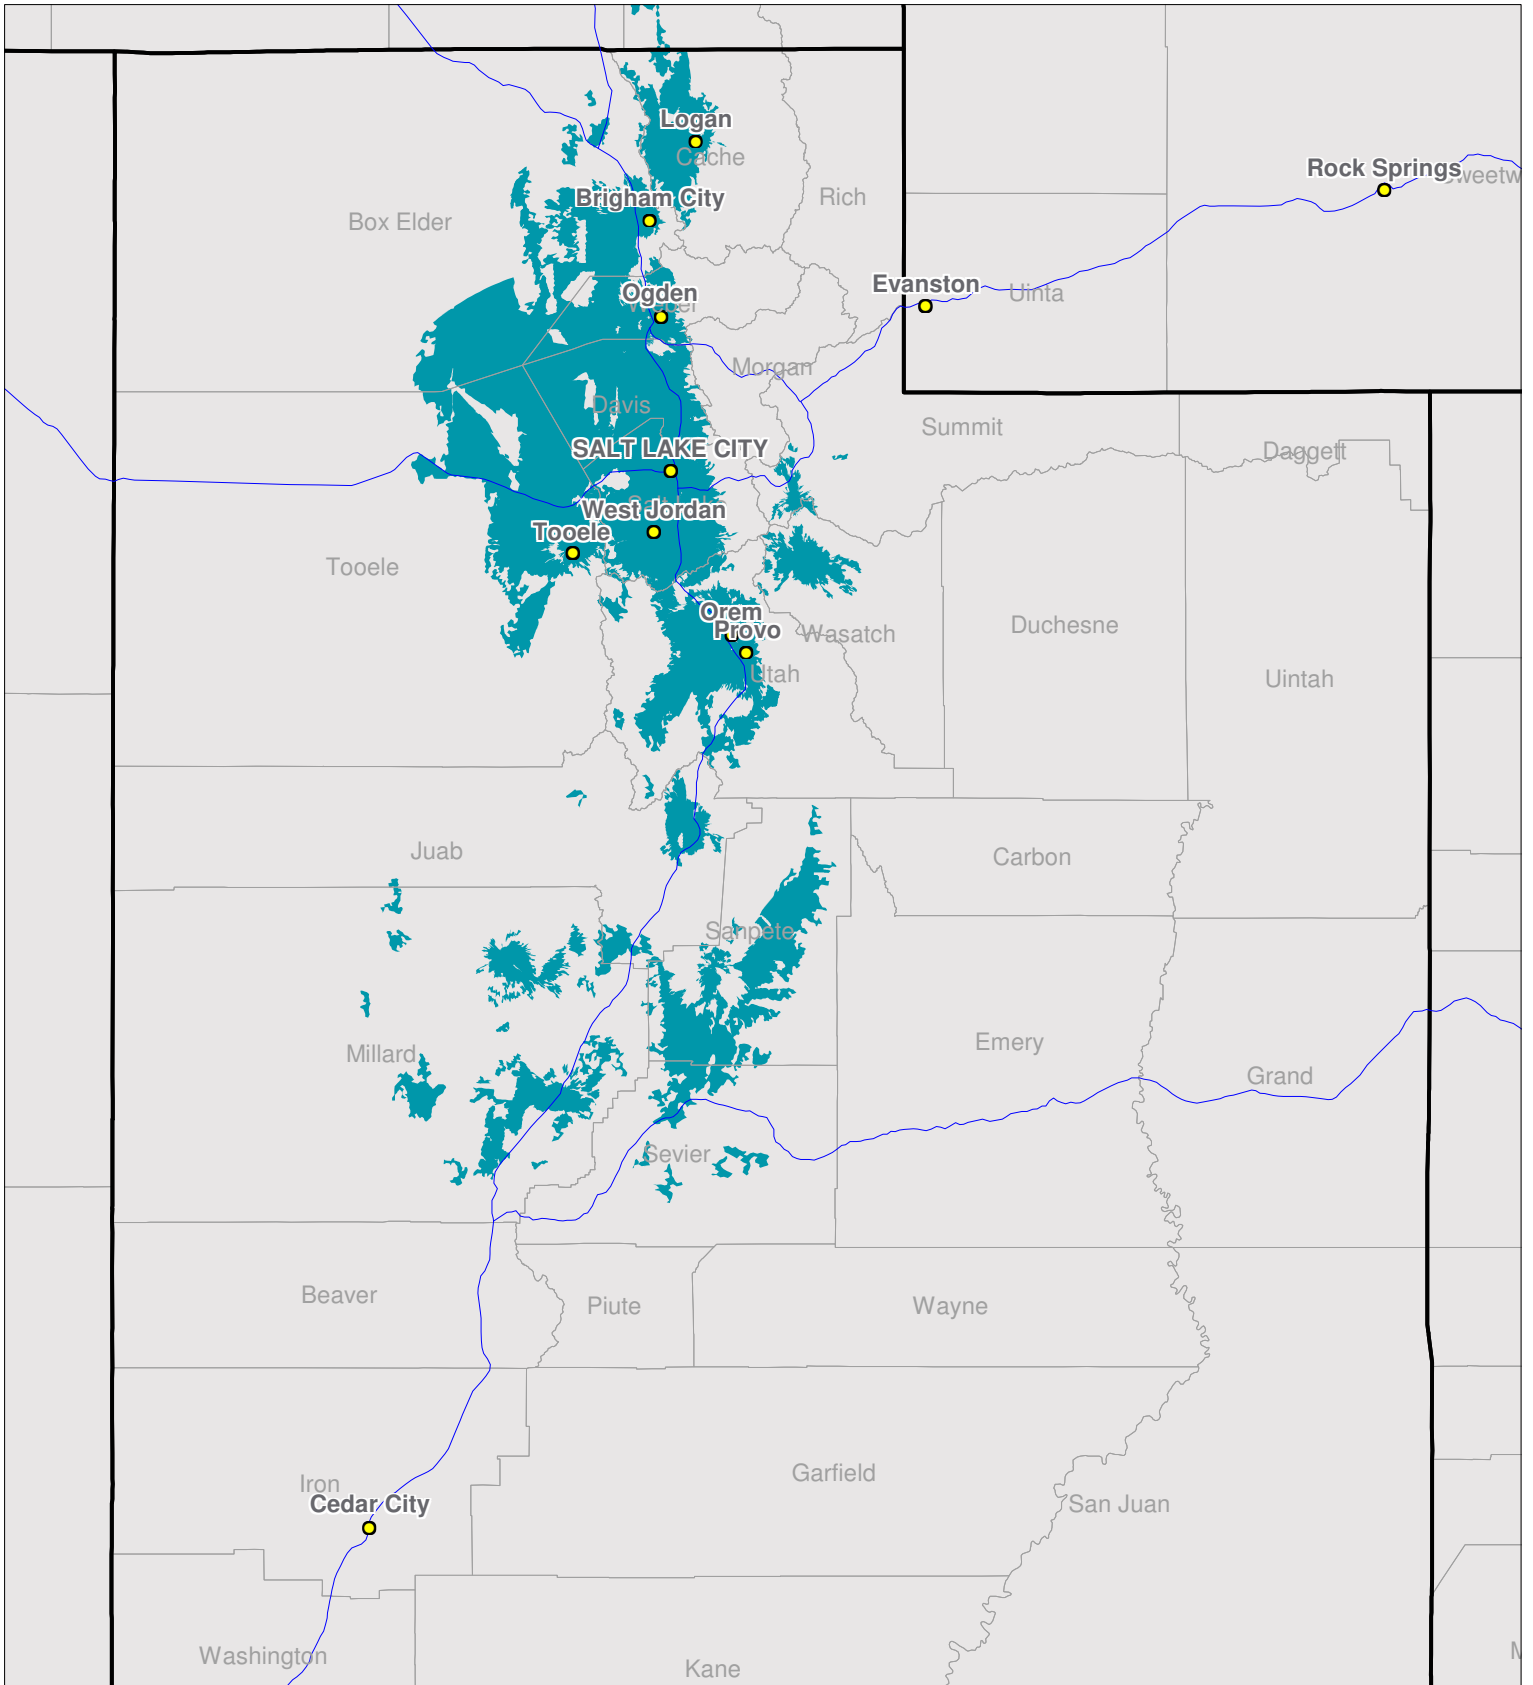

Utah

Nationwide One-Way Coverage (929.6625 MHz)

Because of the nature of radio transmission, strength of paging signal will vary depending upon your location. Maps may not be to scale.

© Spok