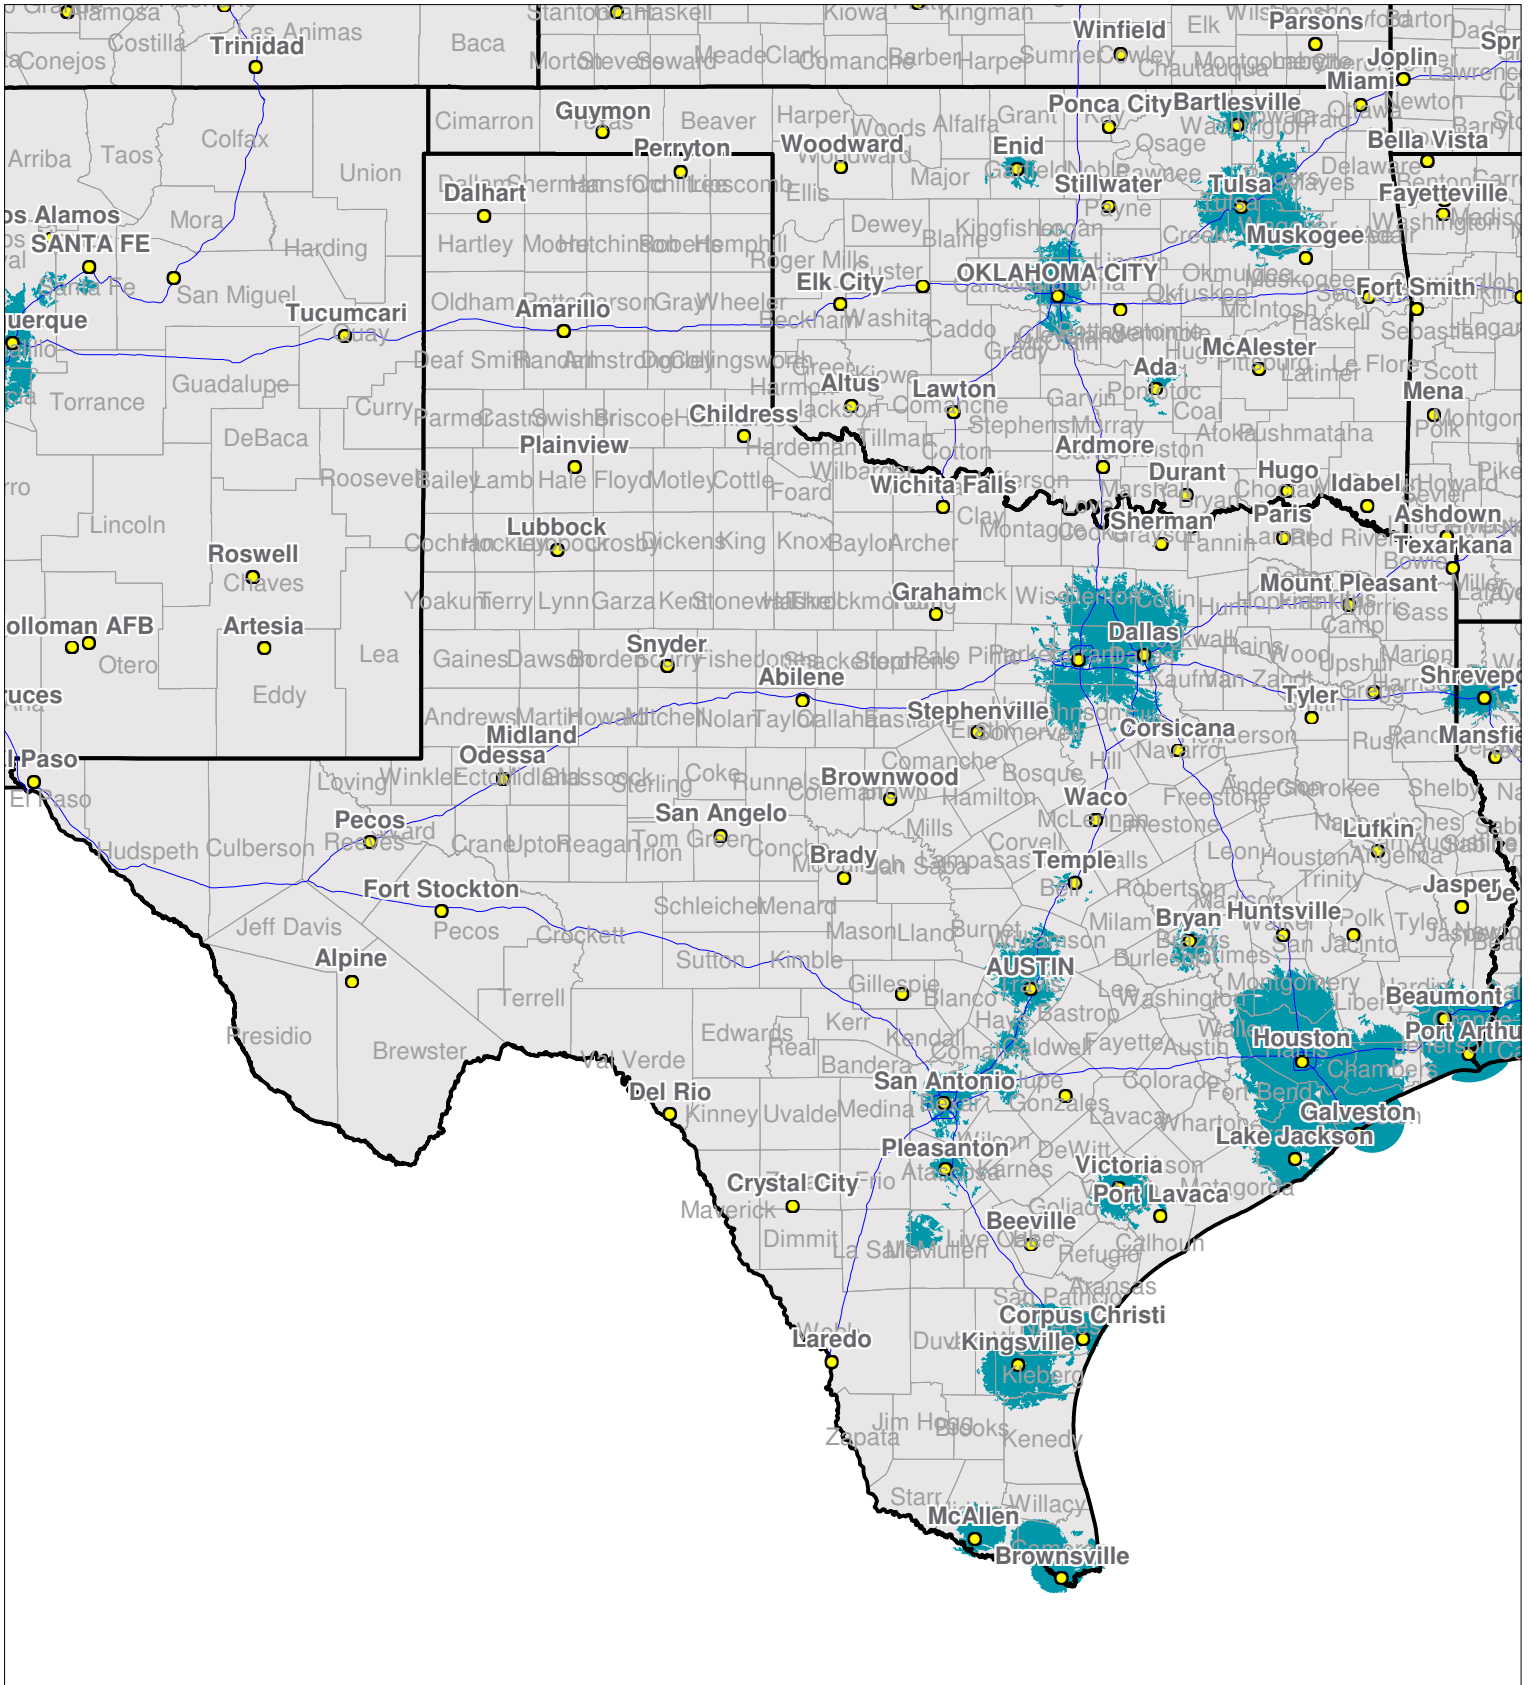

Texas

Nationwide One-Way Coverage (929.6625 MHz)

Because of the nature of radio transmission, strength of paging signal will vary depending upon your location. Maps may not be to scale.

© Spok