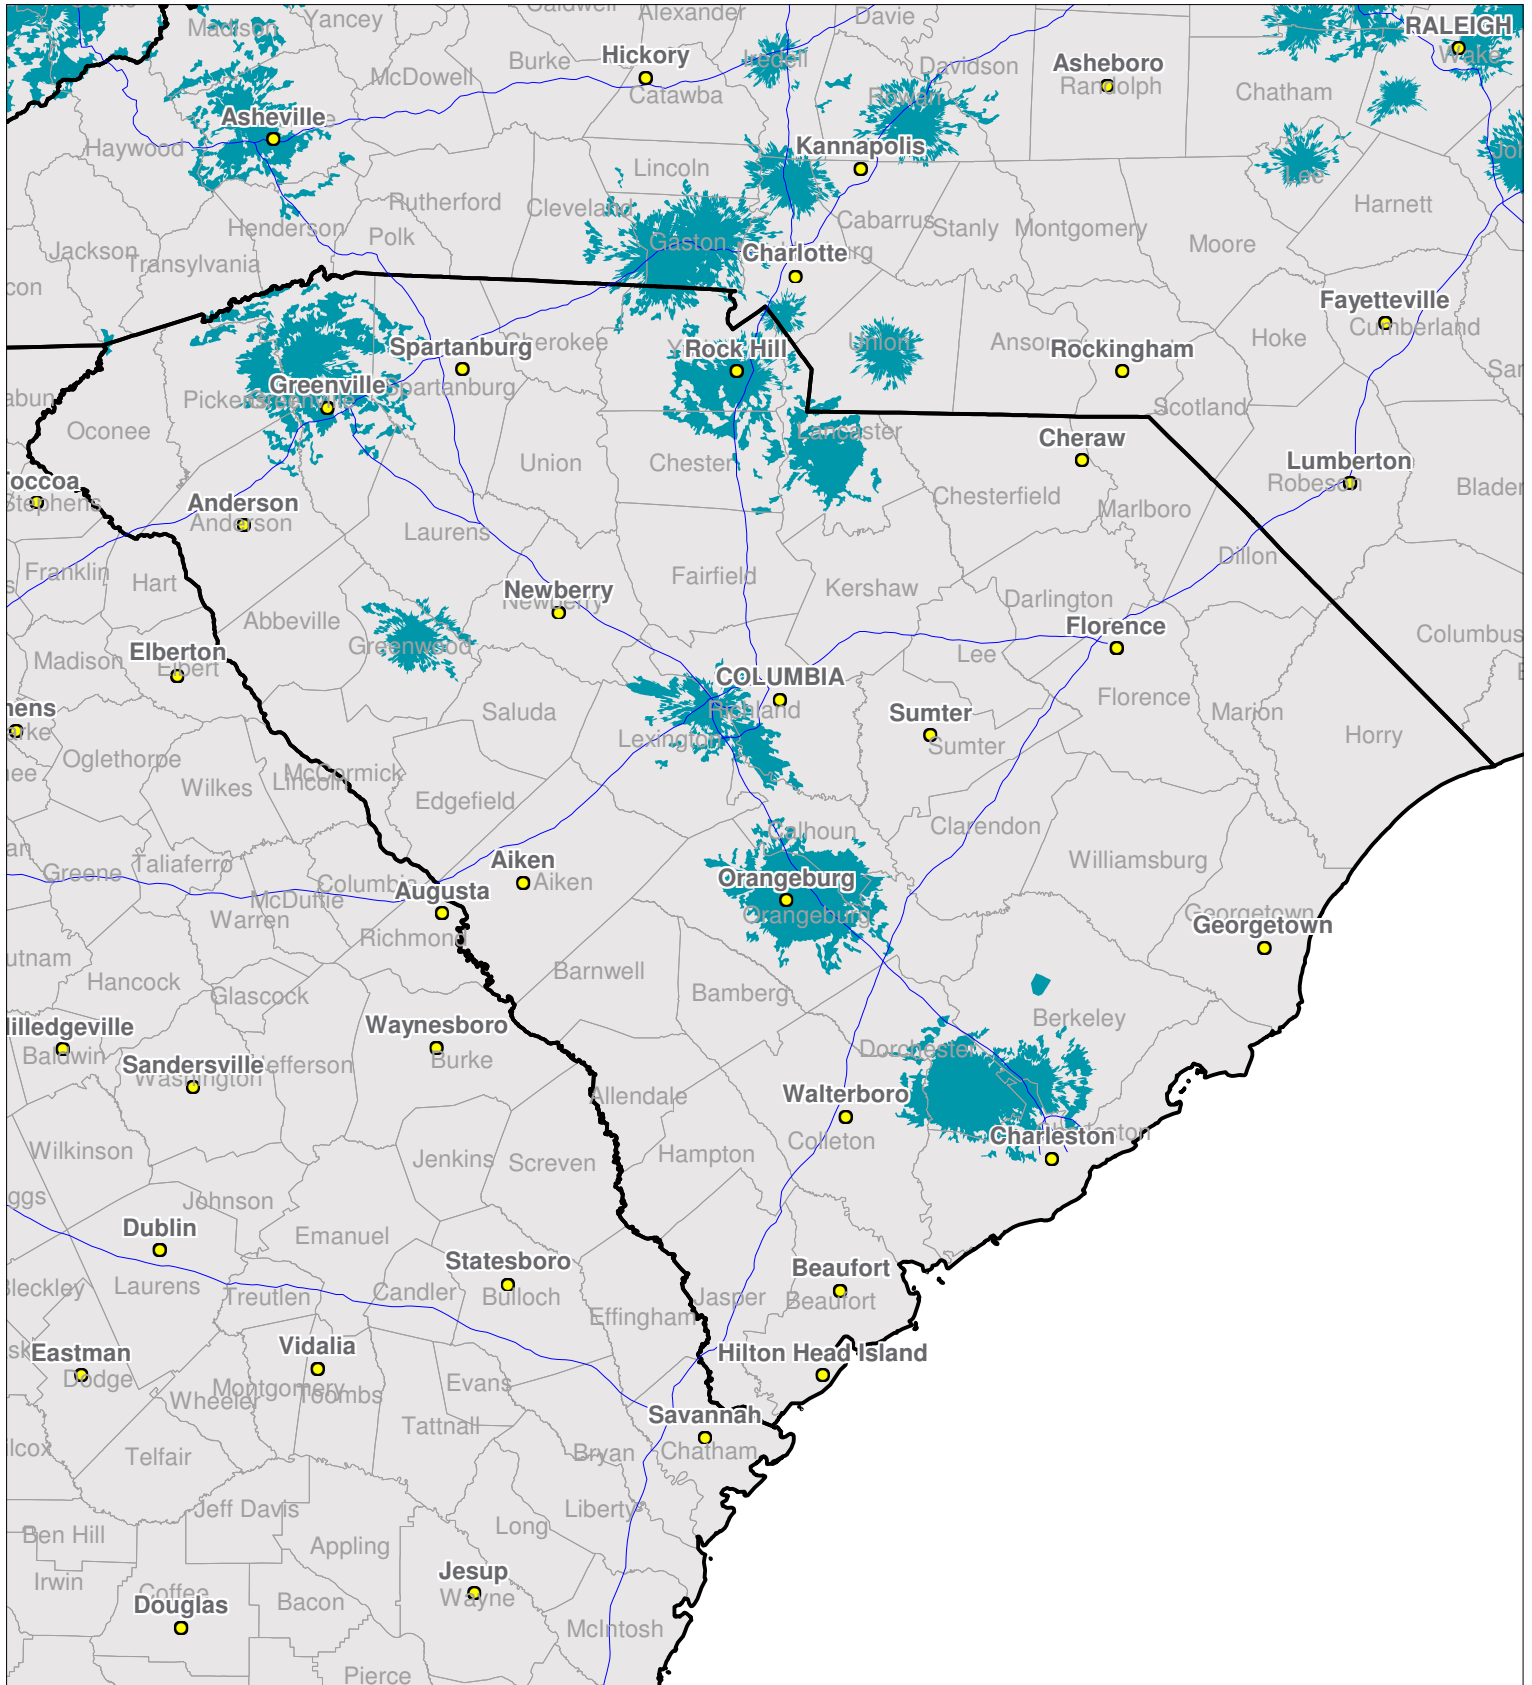

South Carolina

Nationwide One-Way Coverage (929.6625 MHz)

Because of the nature of radio transmission, strength of paging signal will vary depending upon your location. Maps may not be to scale.

© Spok