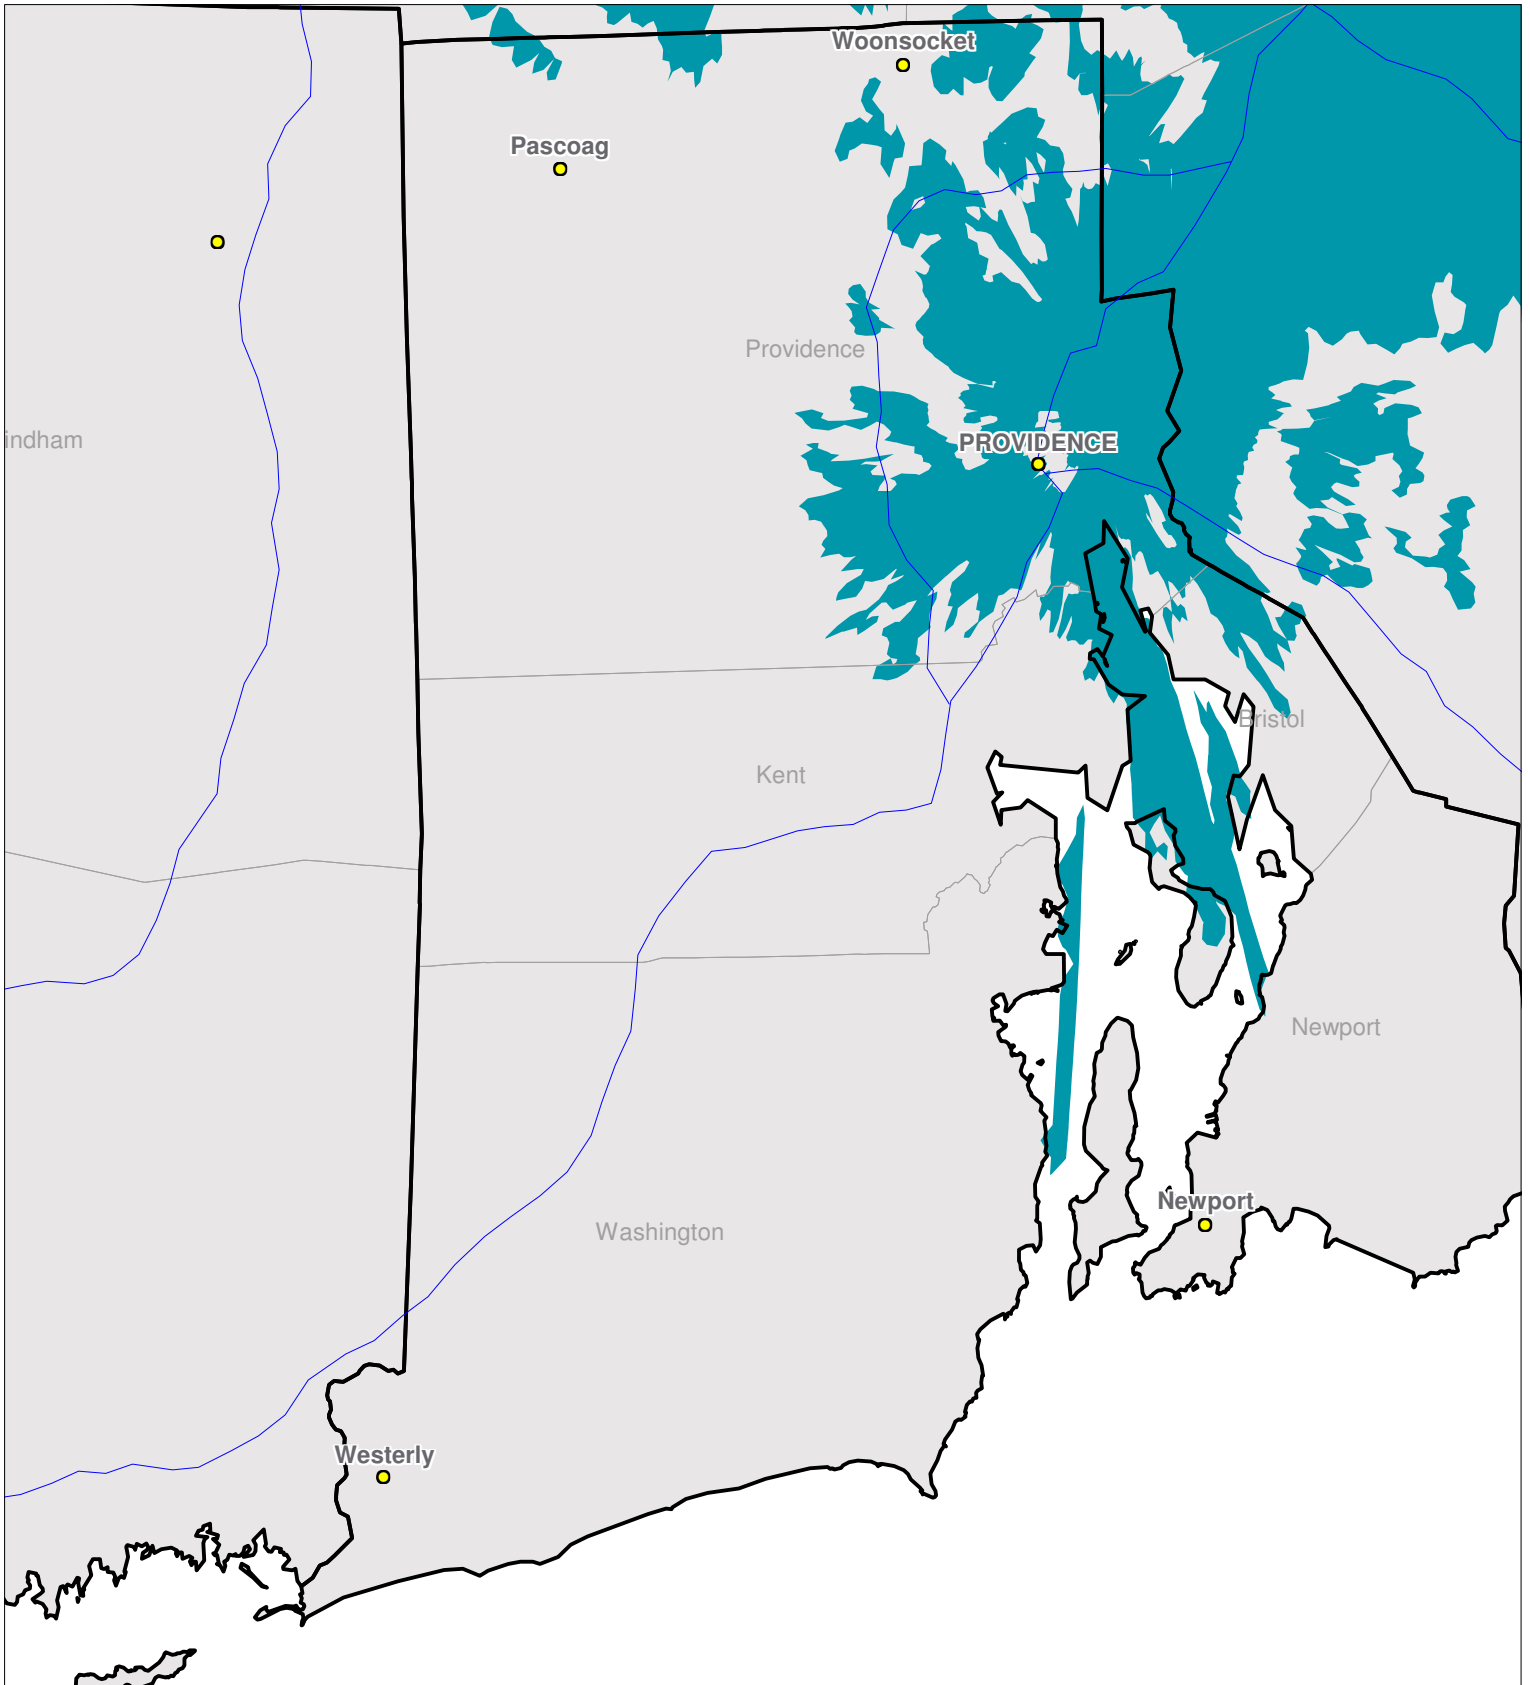

Rhode Island

Nationwide One-Way Coverage (929.6625 MHz)

Because of the nature of radio transmission, strength of paging signal will vary depending upon your location. Maps may not be to scale.

© Spok