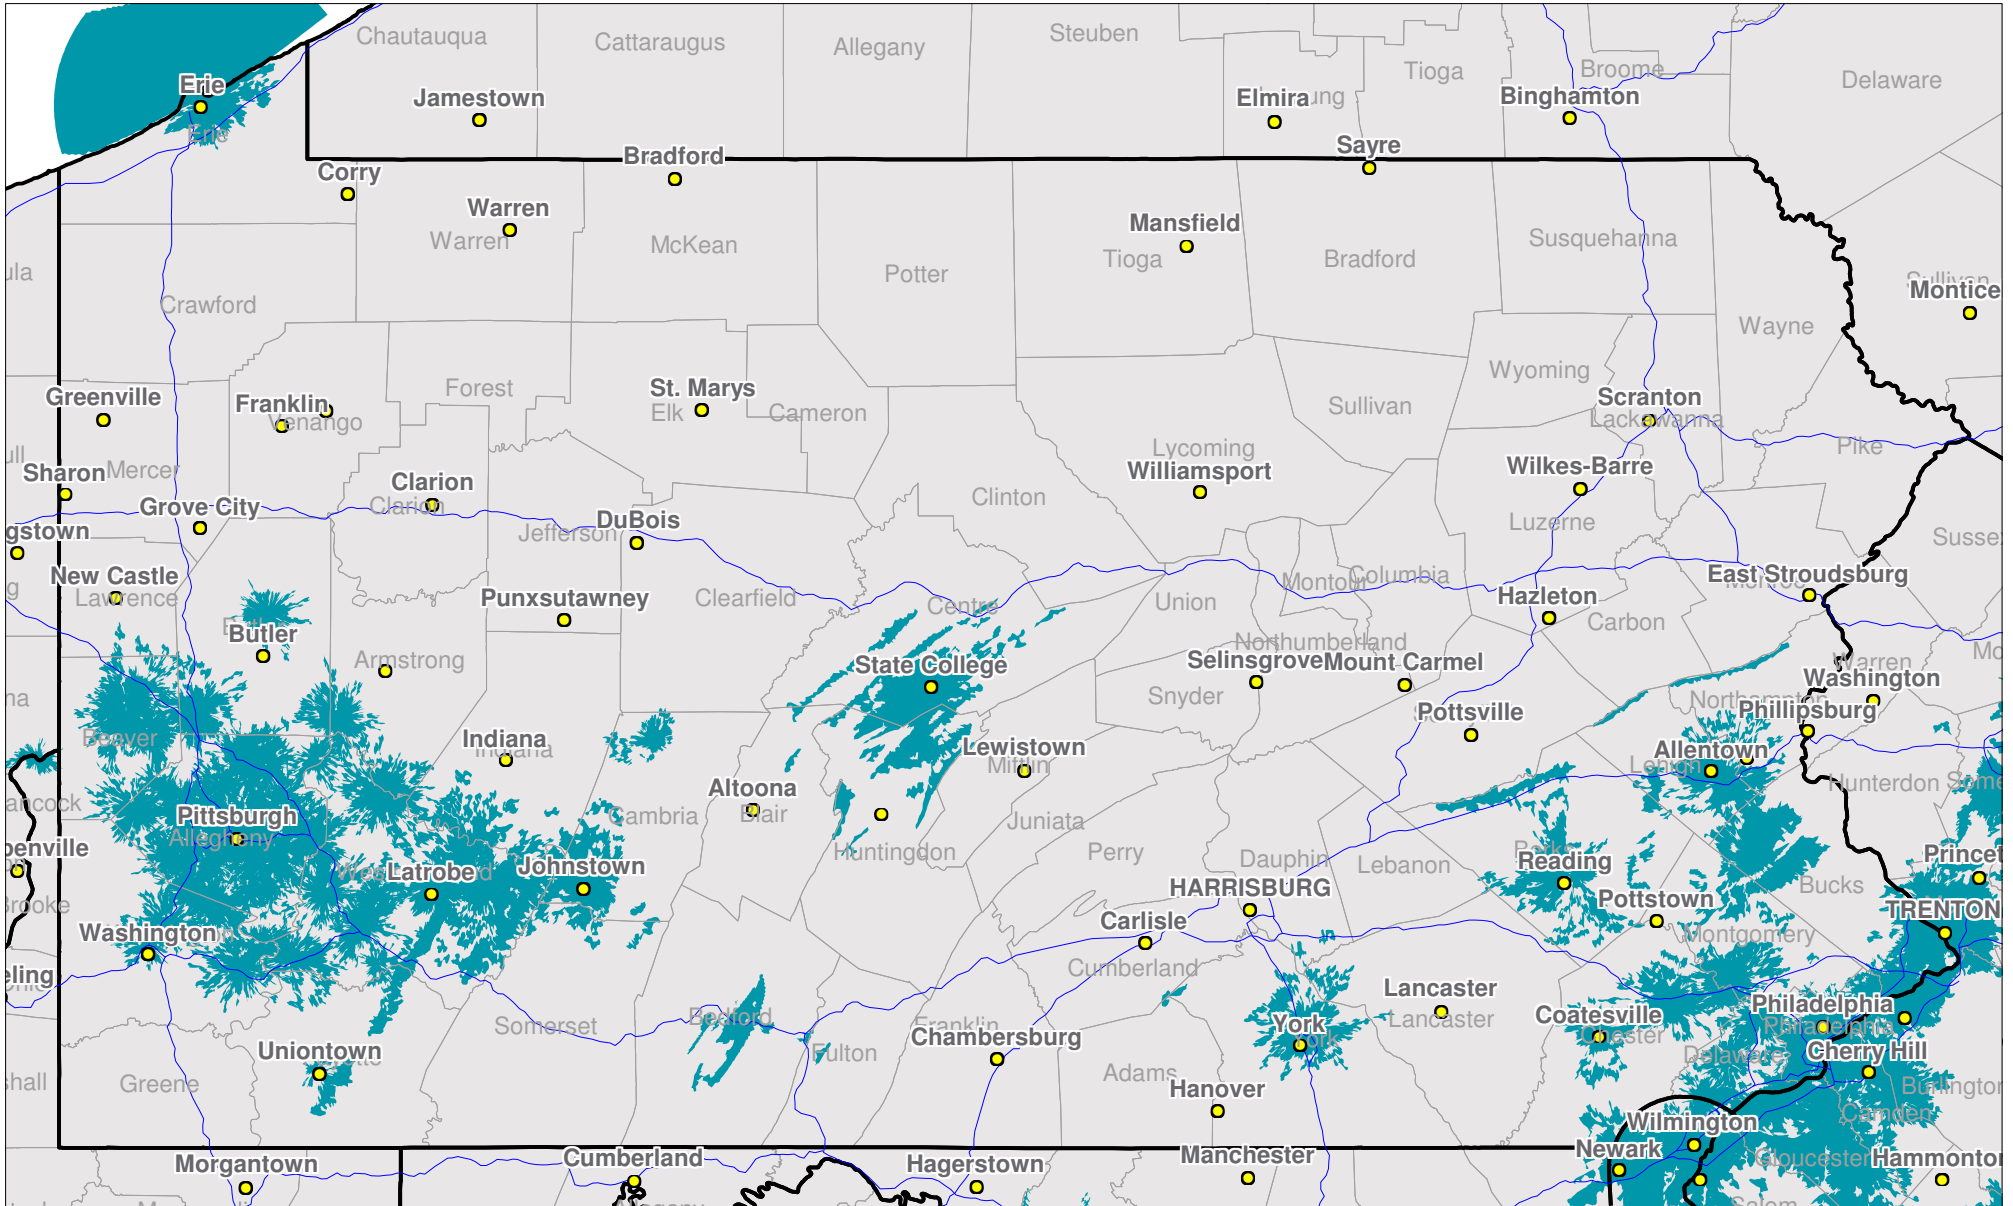

Pennsylvania

Nationwide One-Way Coverage (929.6625 MHz)

Because of the nature of radio transmission, strength of paging signal will vary depending upon your location. Maps may not be to scale.

© Spok