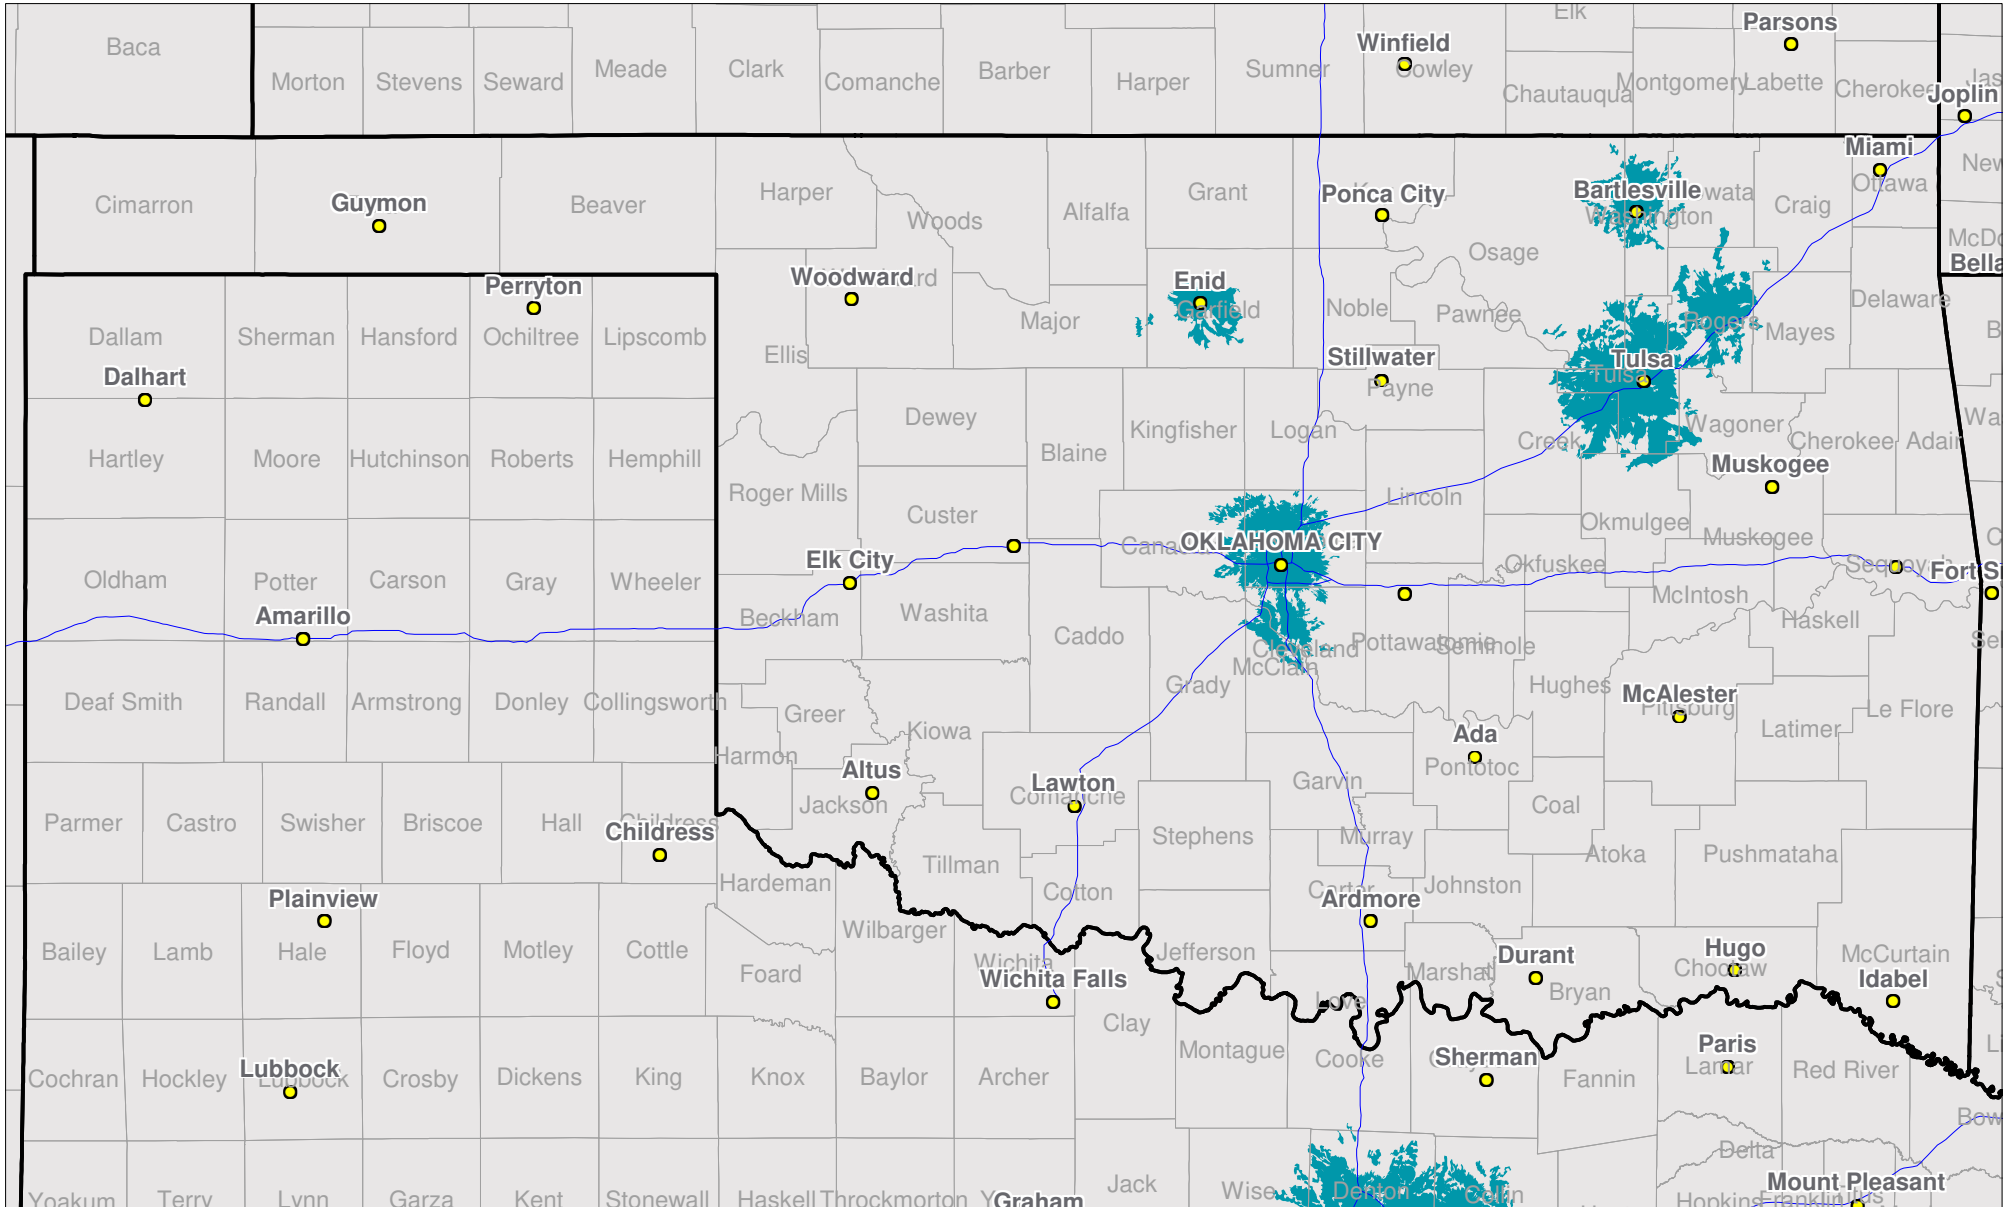

Oklahoma

Nationwide One-Way Coverage (929.6625 MHz)

Because of the nature of radio transmission, strength of paging signal will vary depending upon your location. Maps may not be to scale.

© Spok