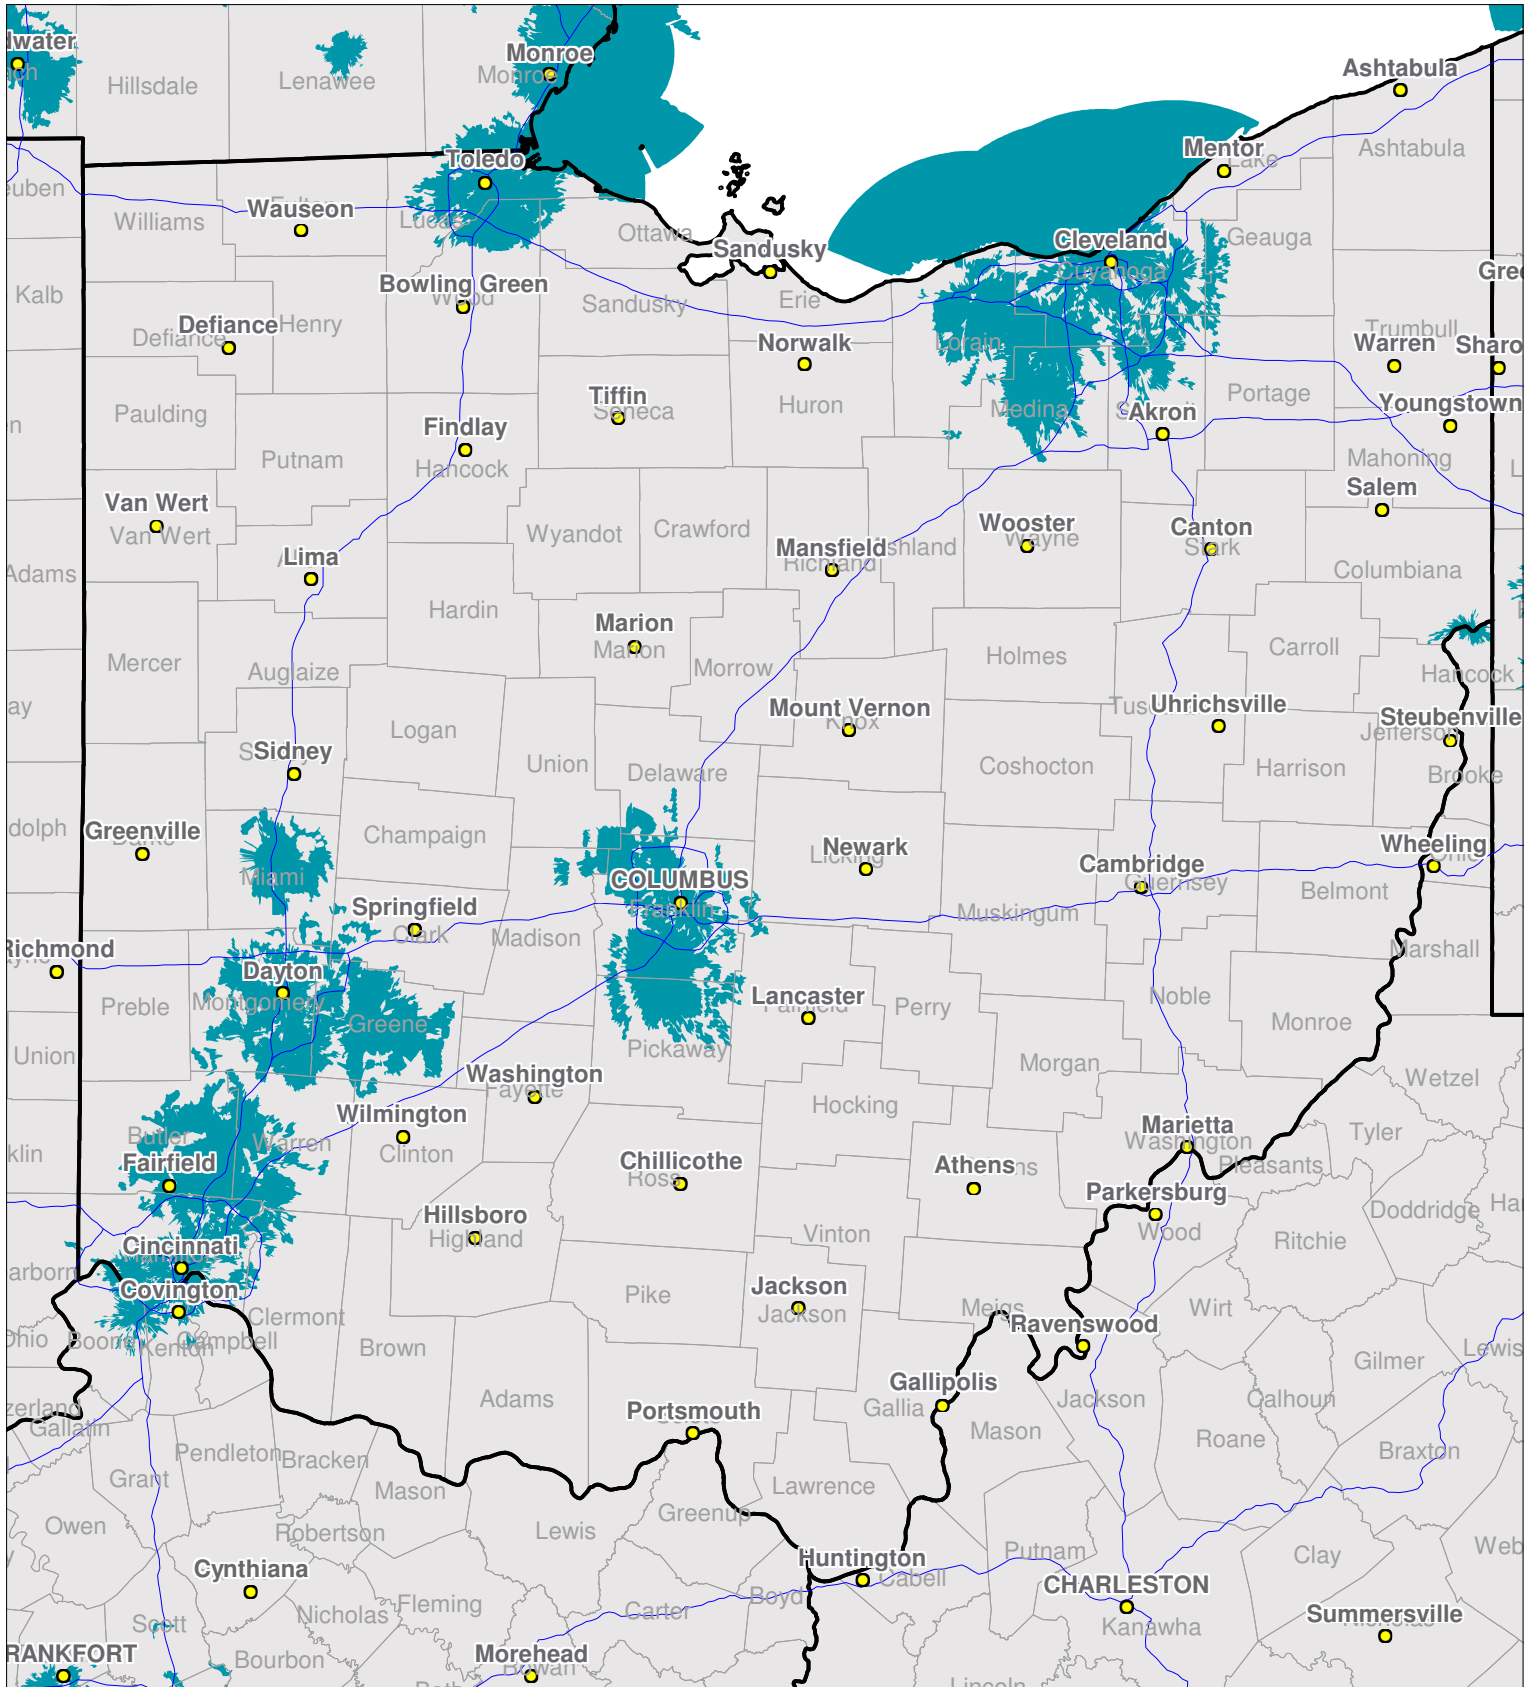

Ohio

Nationwide One-Way Coverage (929.6625 MHz)

Because of the nature of radio transmission, strength of paging signal will vary depending upon your location. Maps may not be to scale.

© Spok