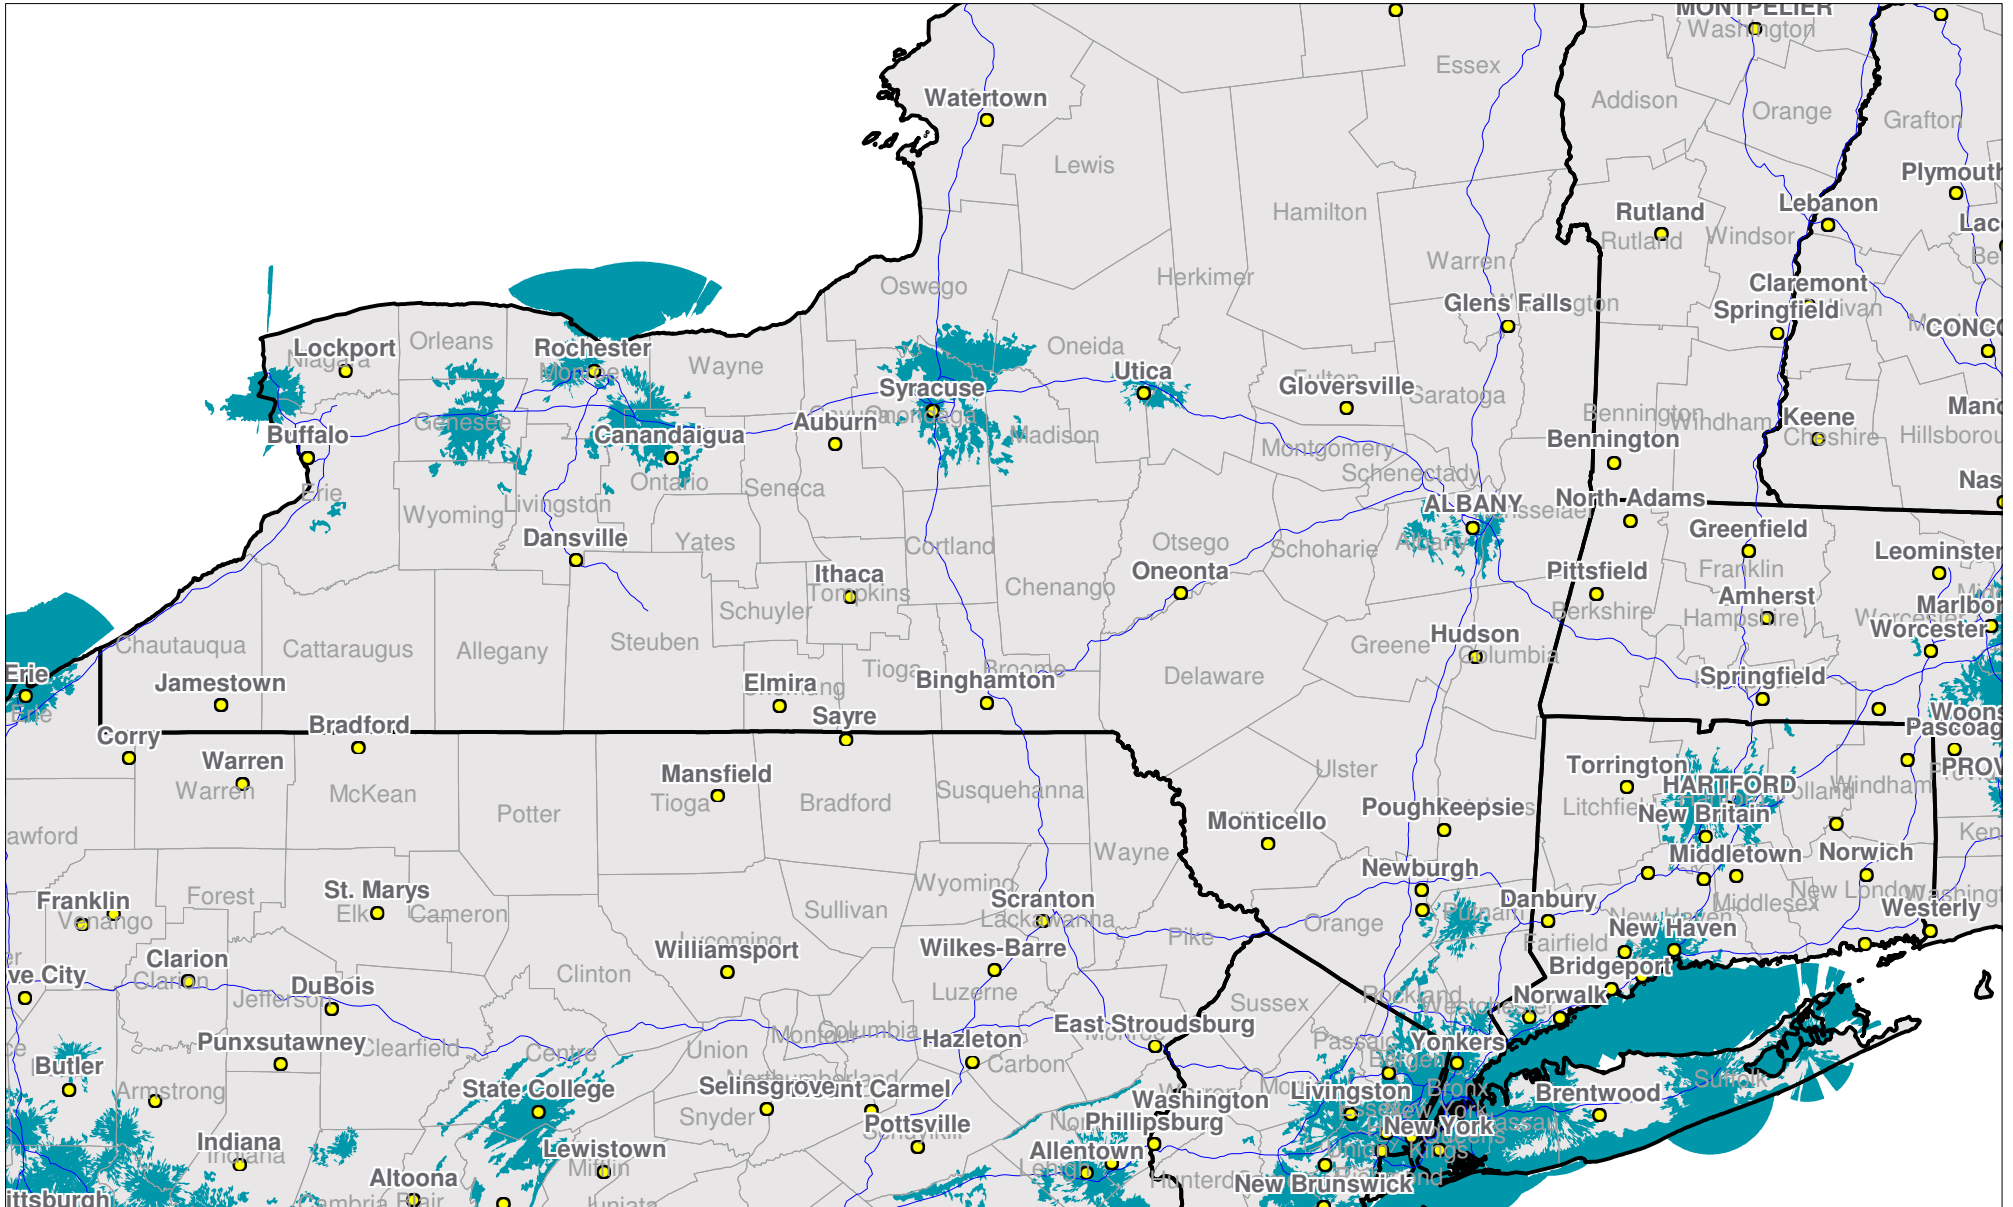

# New York

Nationwide One-Way Coverage (929.6625 MHz)

Because of the nature of radio transmission, strength of paging signal will vary depending upon your location. Maps may not be to scale.

© Spok