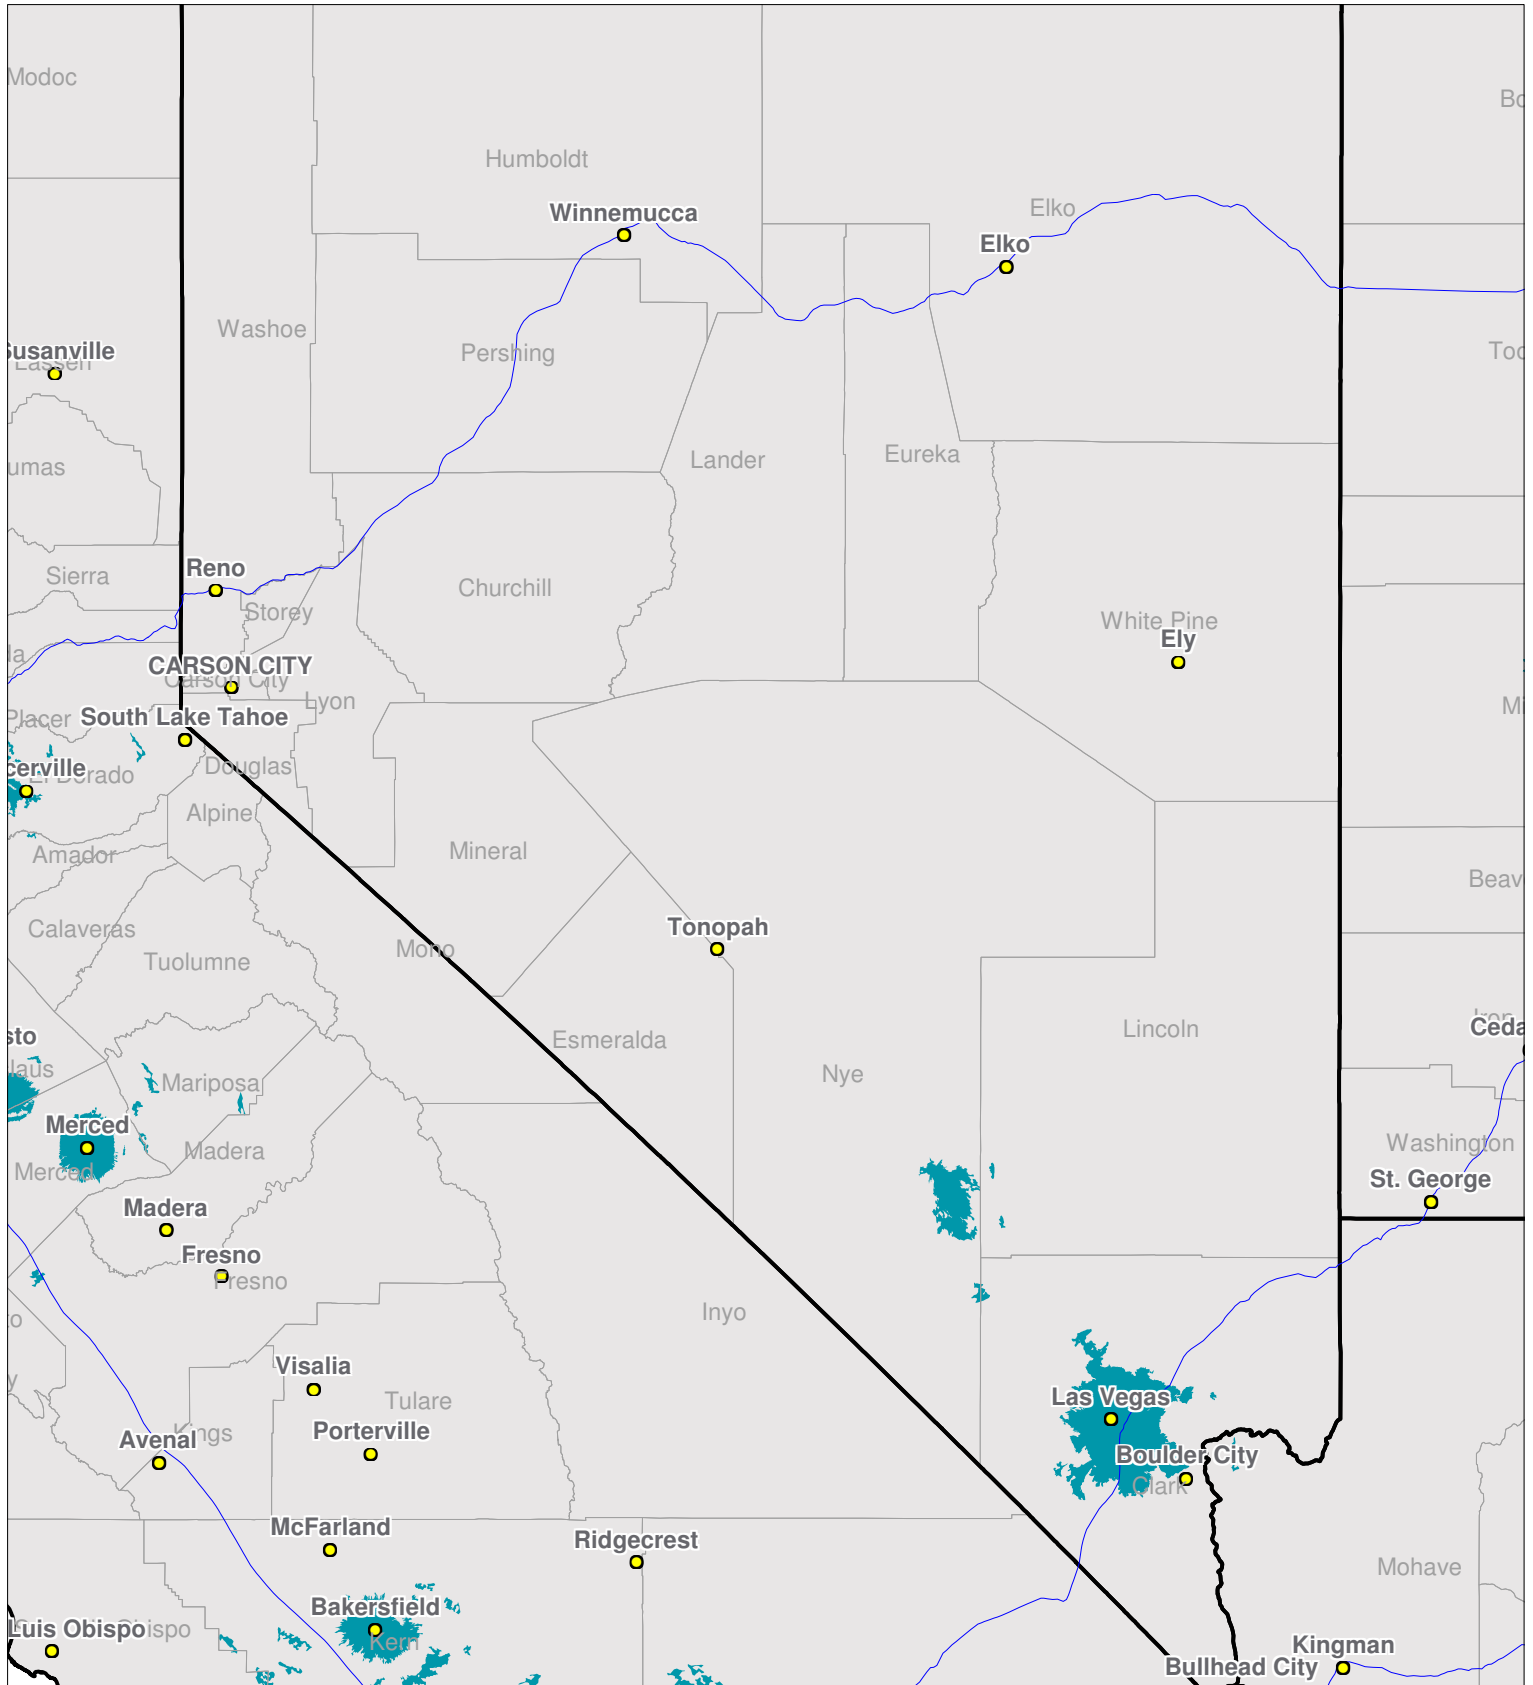

Nevada

Nationwide One-Way Coverage (929.6625 MHz)

Because of the nature of radio transmission, strength of paging signal will vary depending upon your location. Maps may not be to scale.