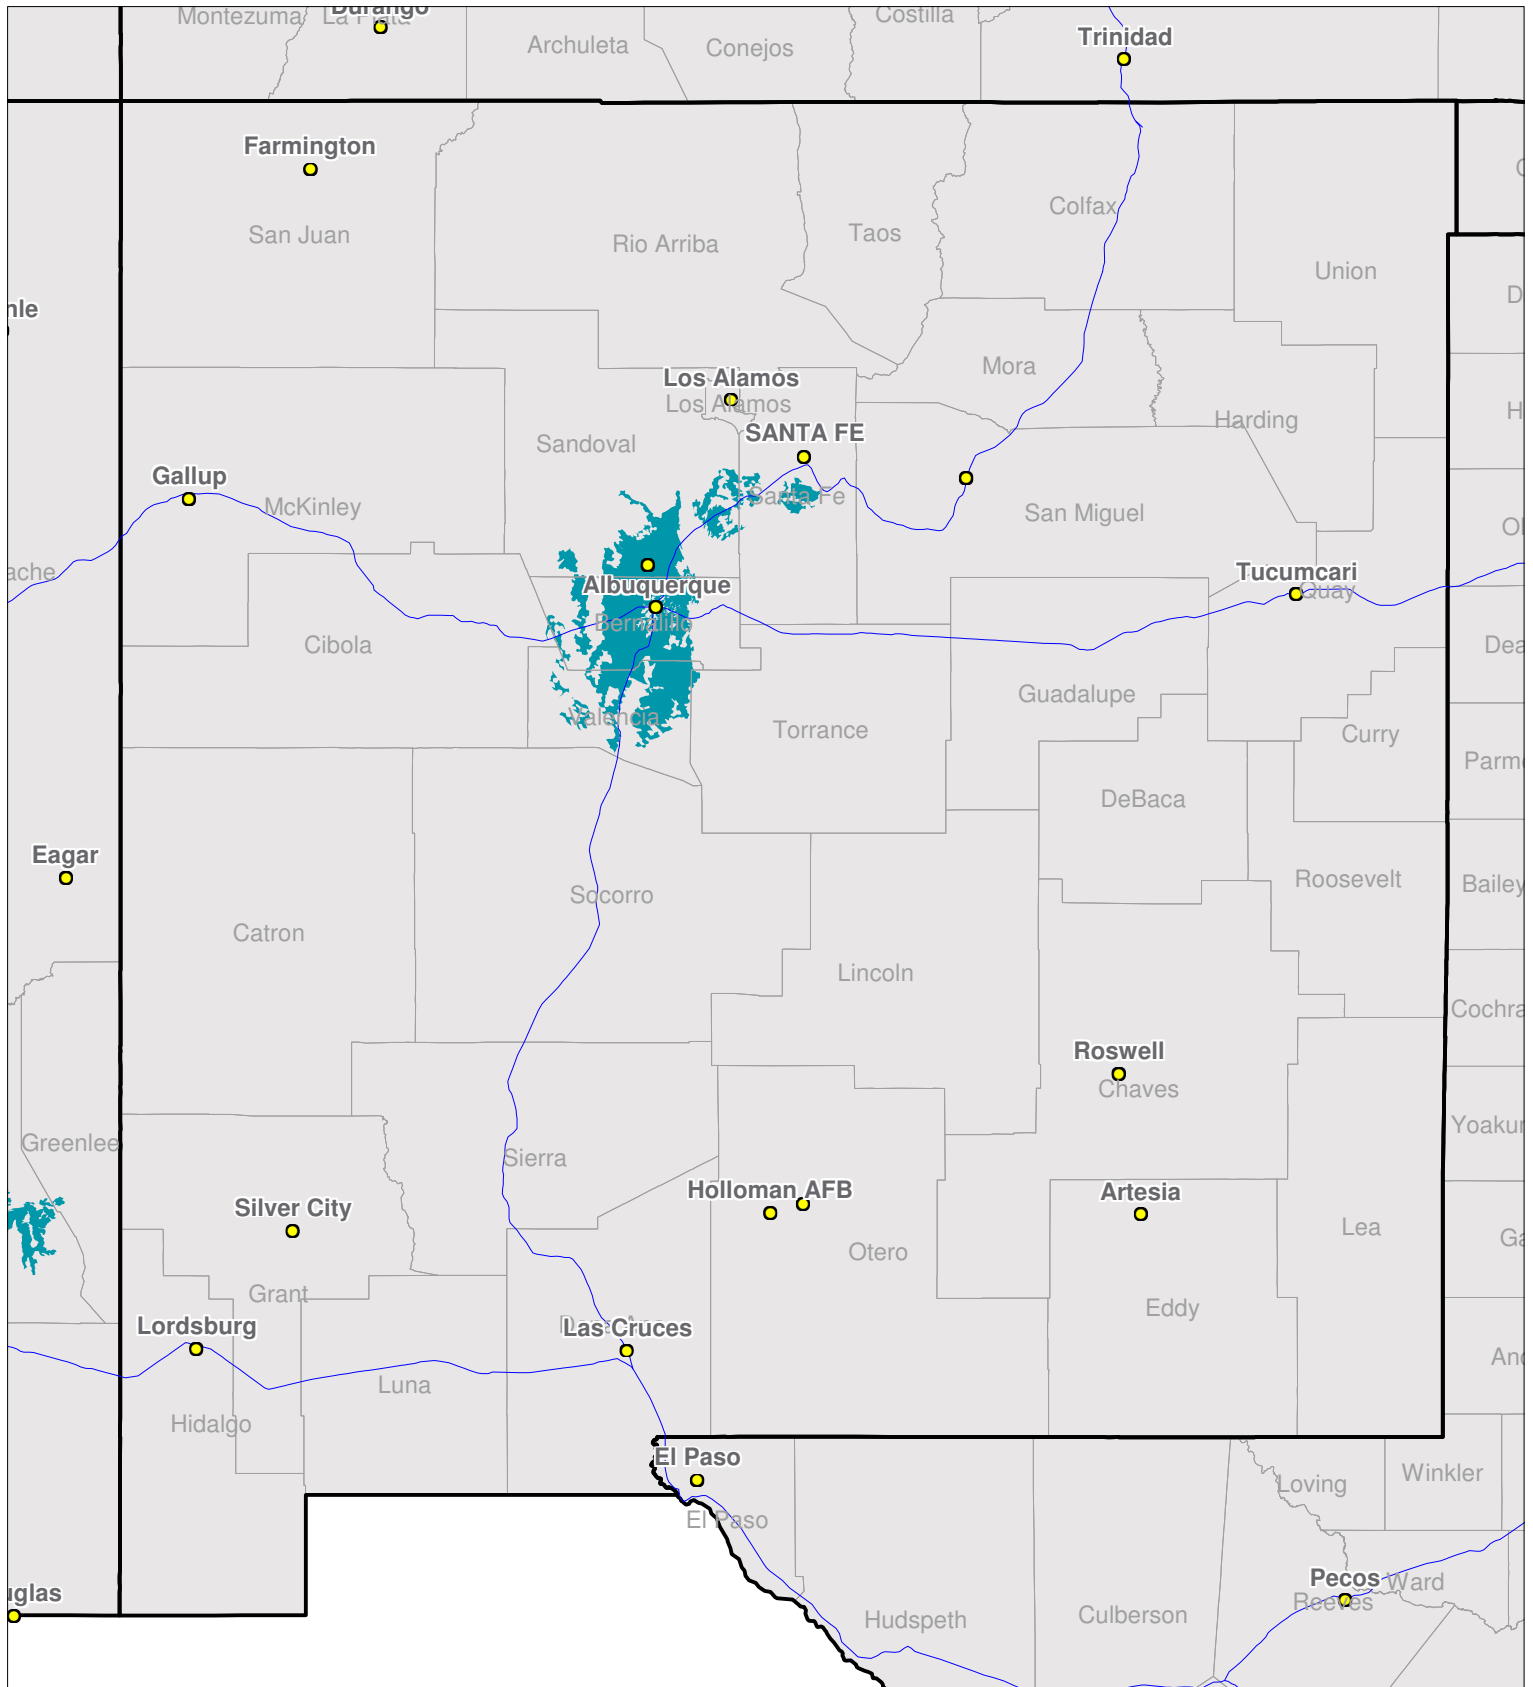

New Mexico

Nationwide One-Way Coverage (929.6625 MHz)

Because of the nature of radio transmission, strength of paging signal will vary depending upon your location. Maps may not be to scale.

© Spok