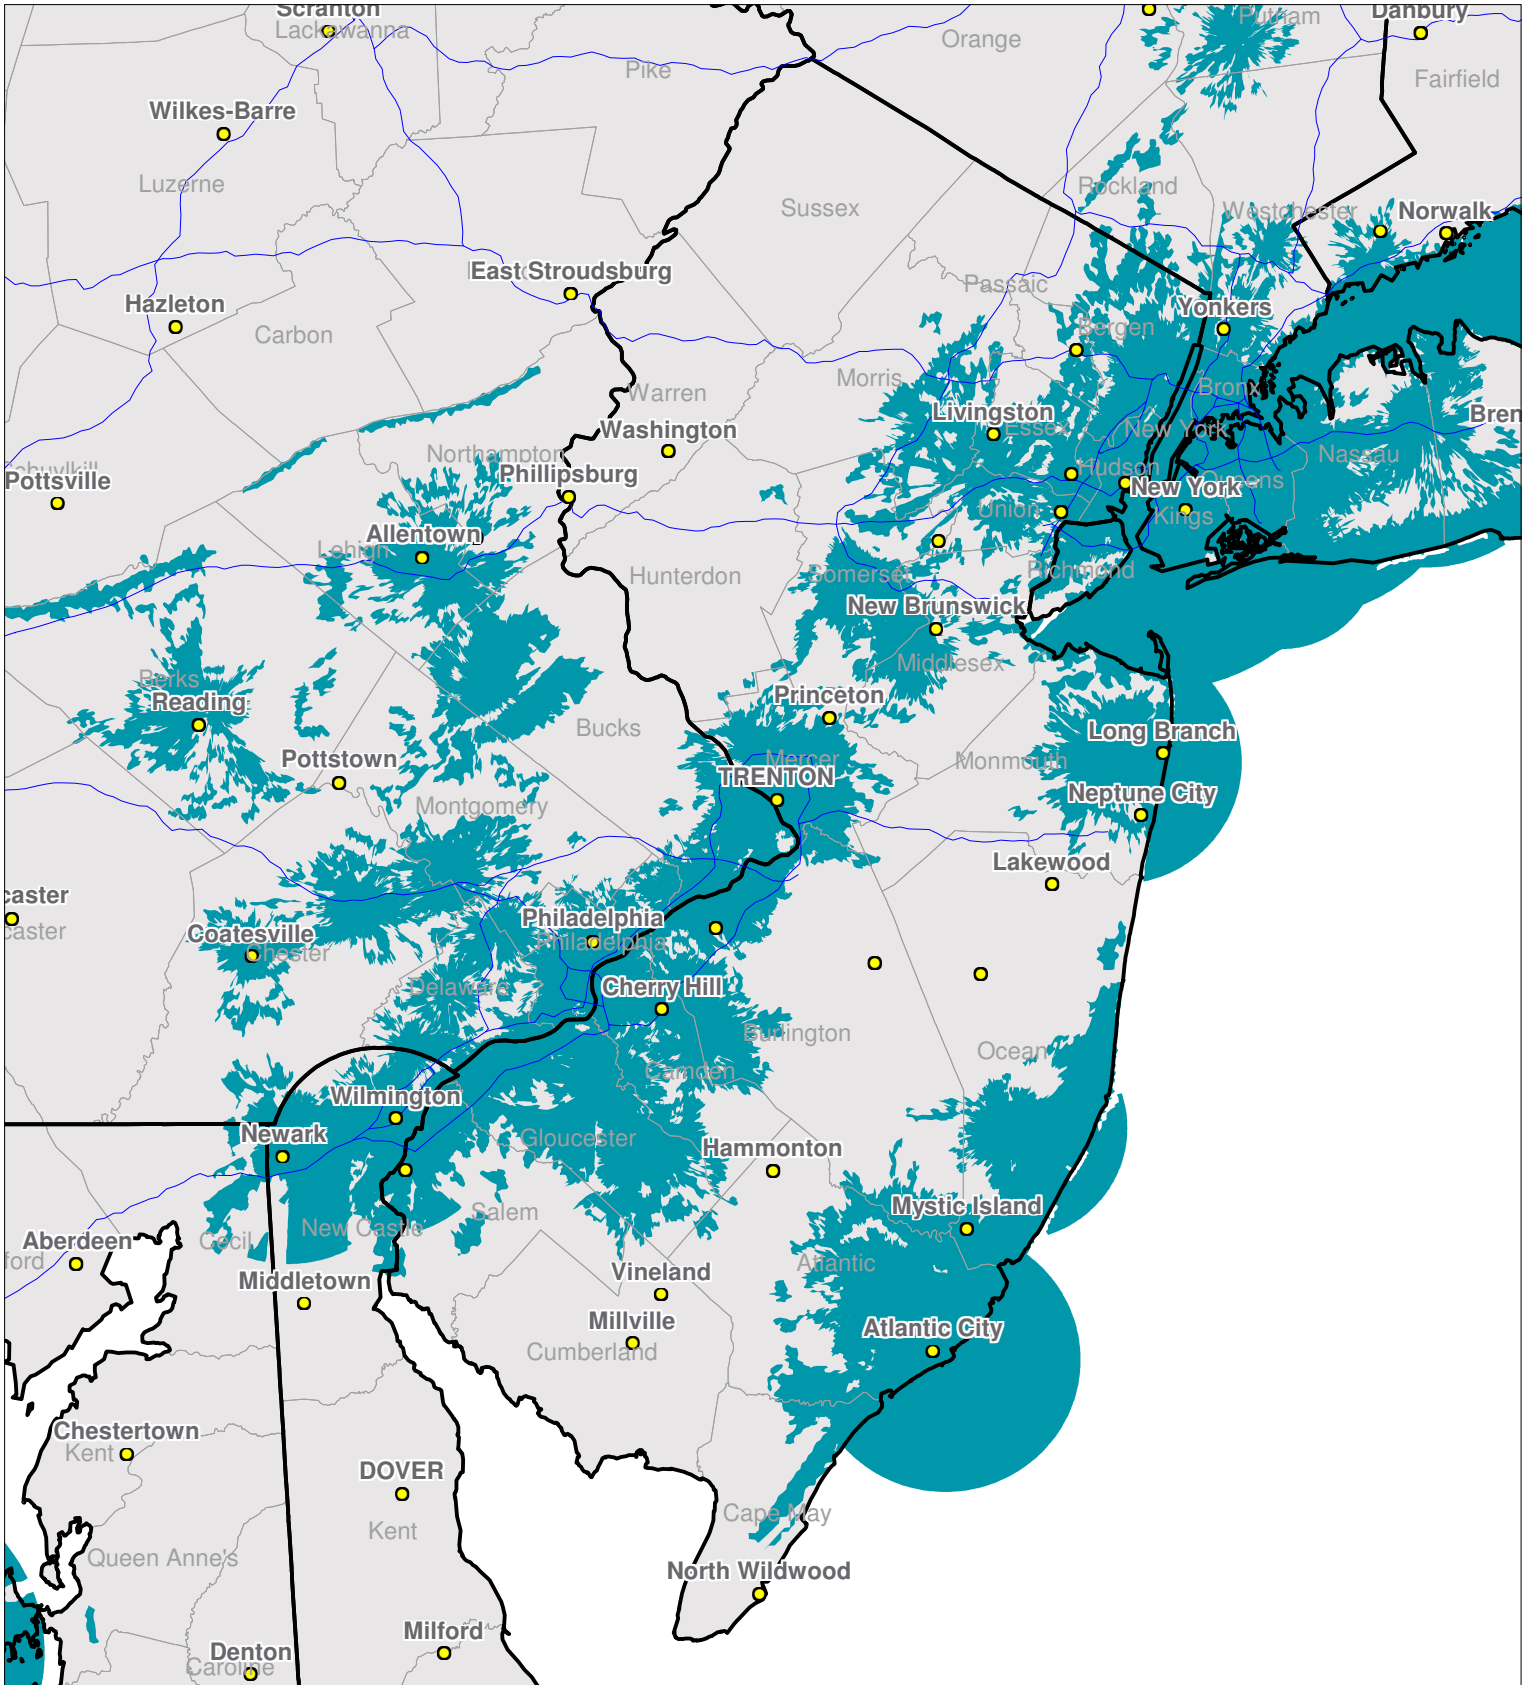

New Jersey

Nationwide One-Way Coverage (929.6625 MHz)

Because of the nature of radio transmission, strength of paging signal will vary depending upon your location. Maps may not be to scale.