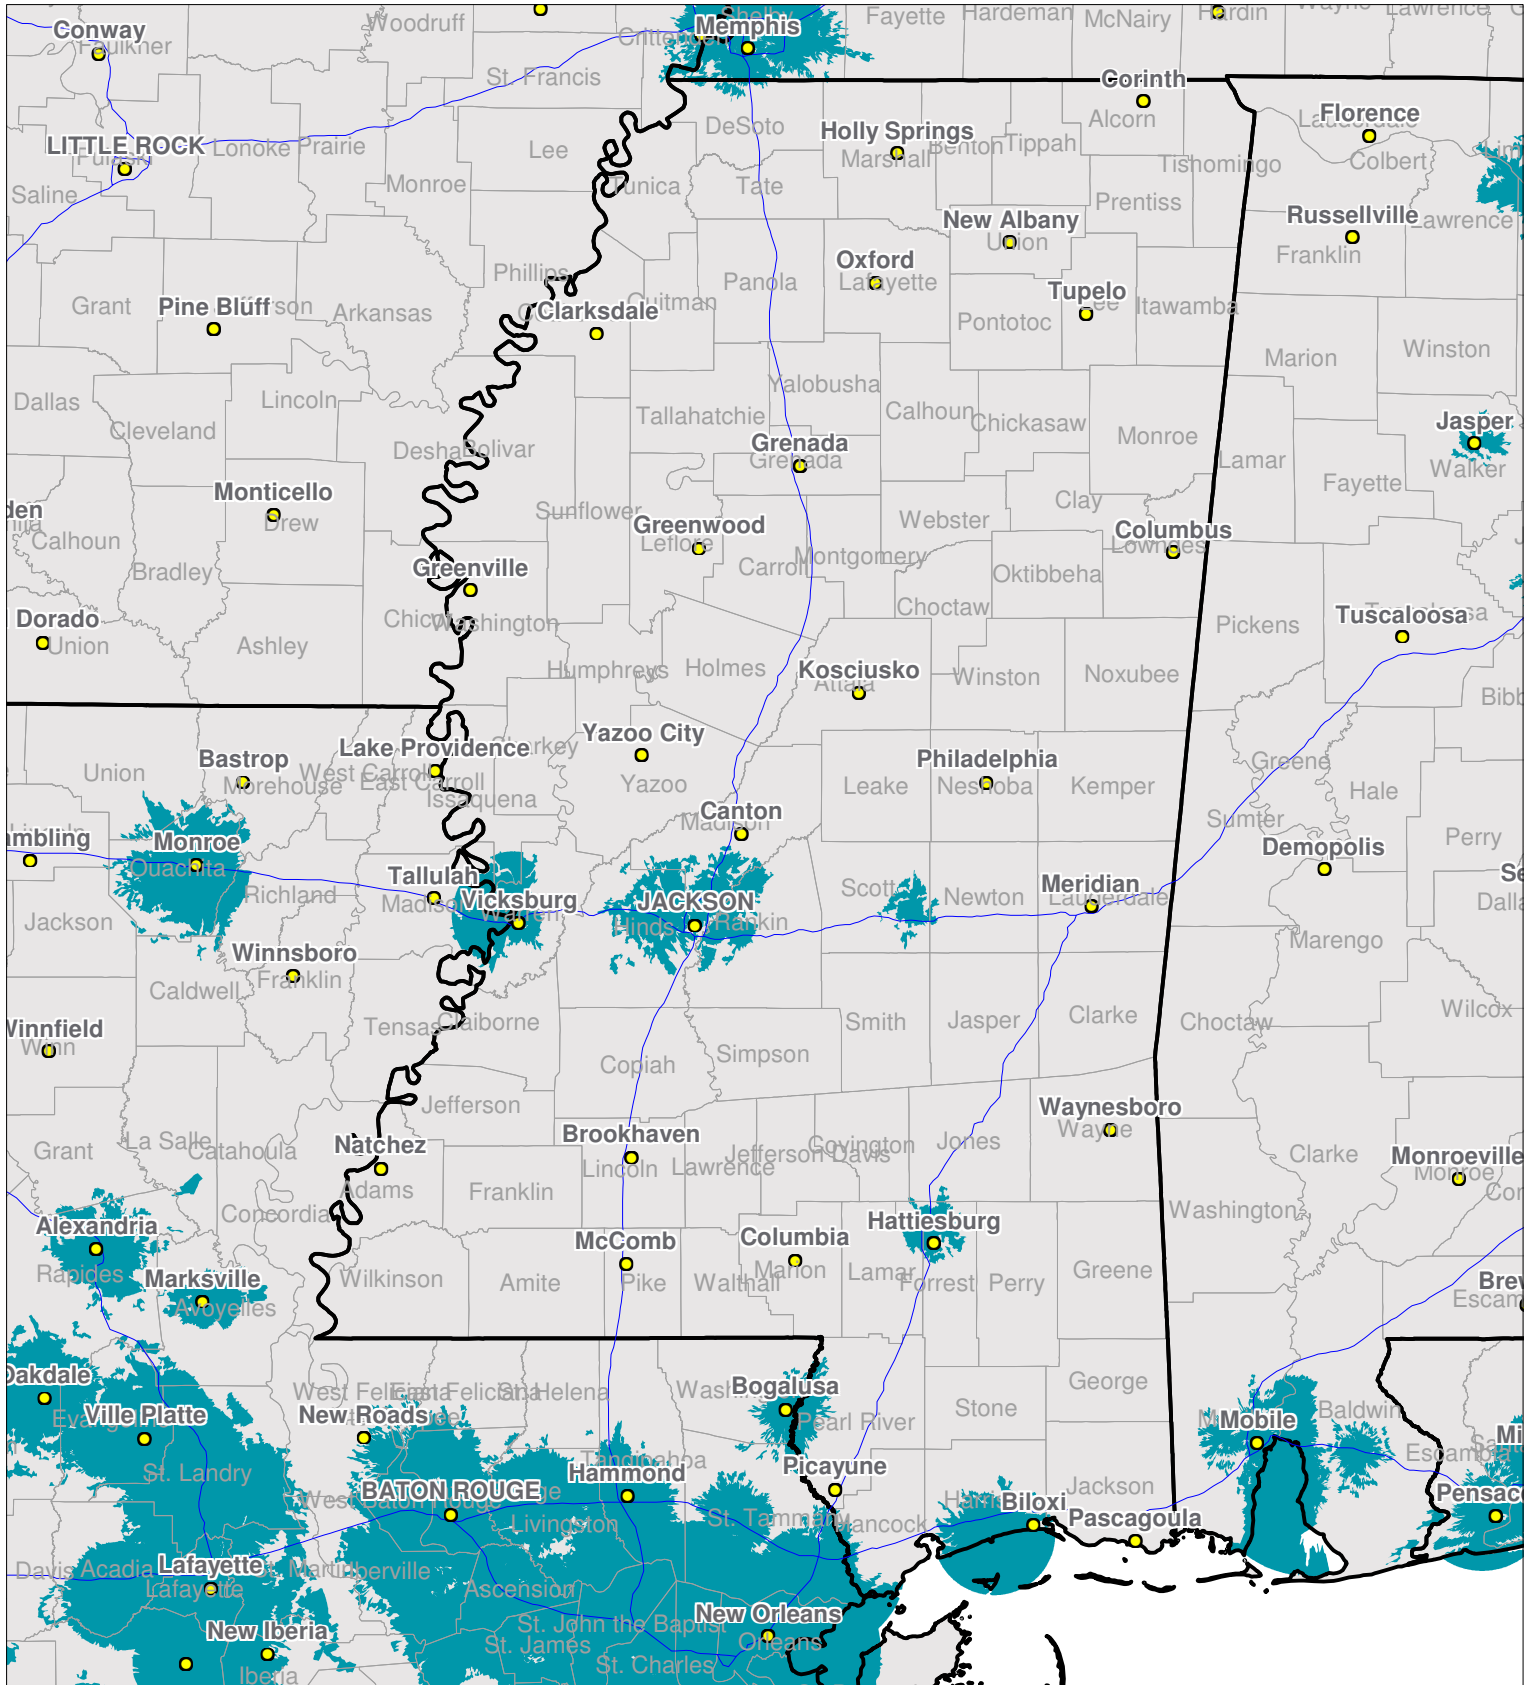

Mississippi

Nationwide One-Way Coverage (929.6625 MHz)

Because of the nature of radio transmission, strength of paging signal will vary depending upon your location. Maps may not be to scale.