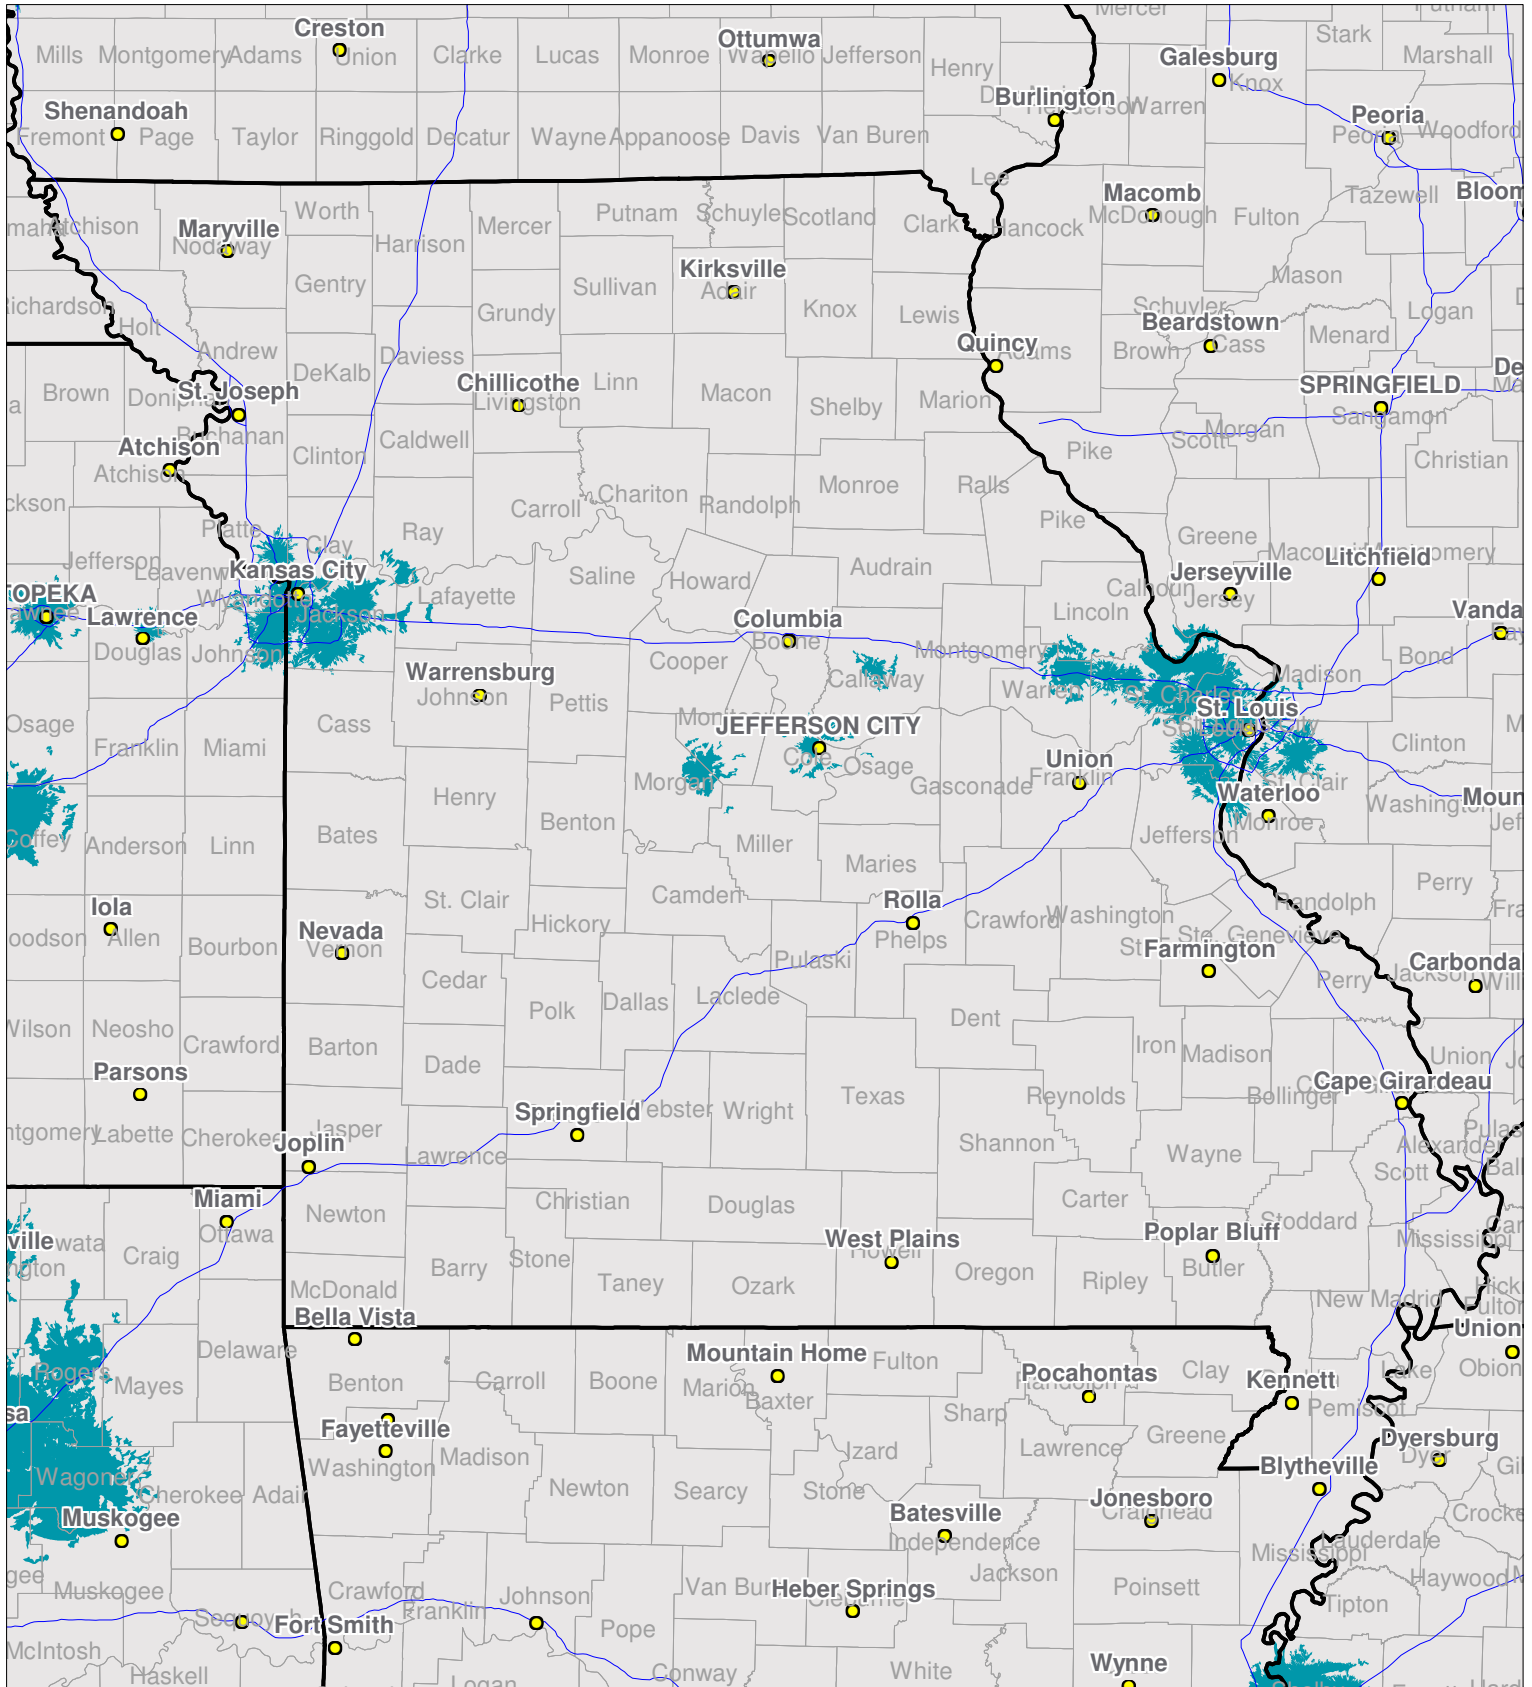

Missouri

Nationwide One-Way Coverage (929.6625 MHz)

Because of the nature of radio transmission, strength of paging signal will vary depending upon your location. Maps may not be to scale.

© Spok