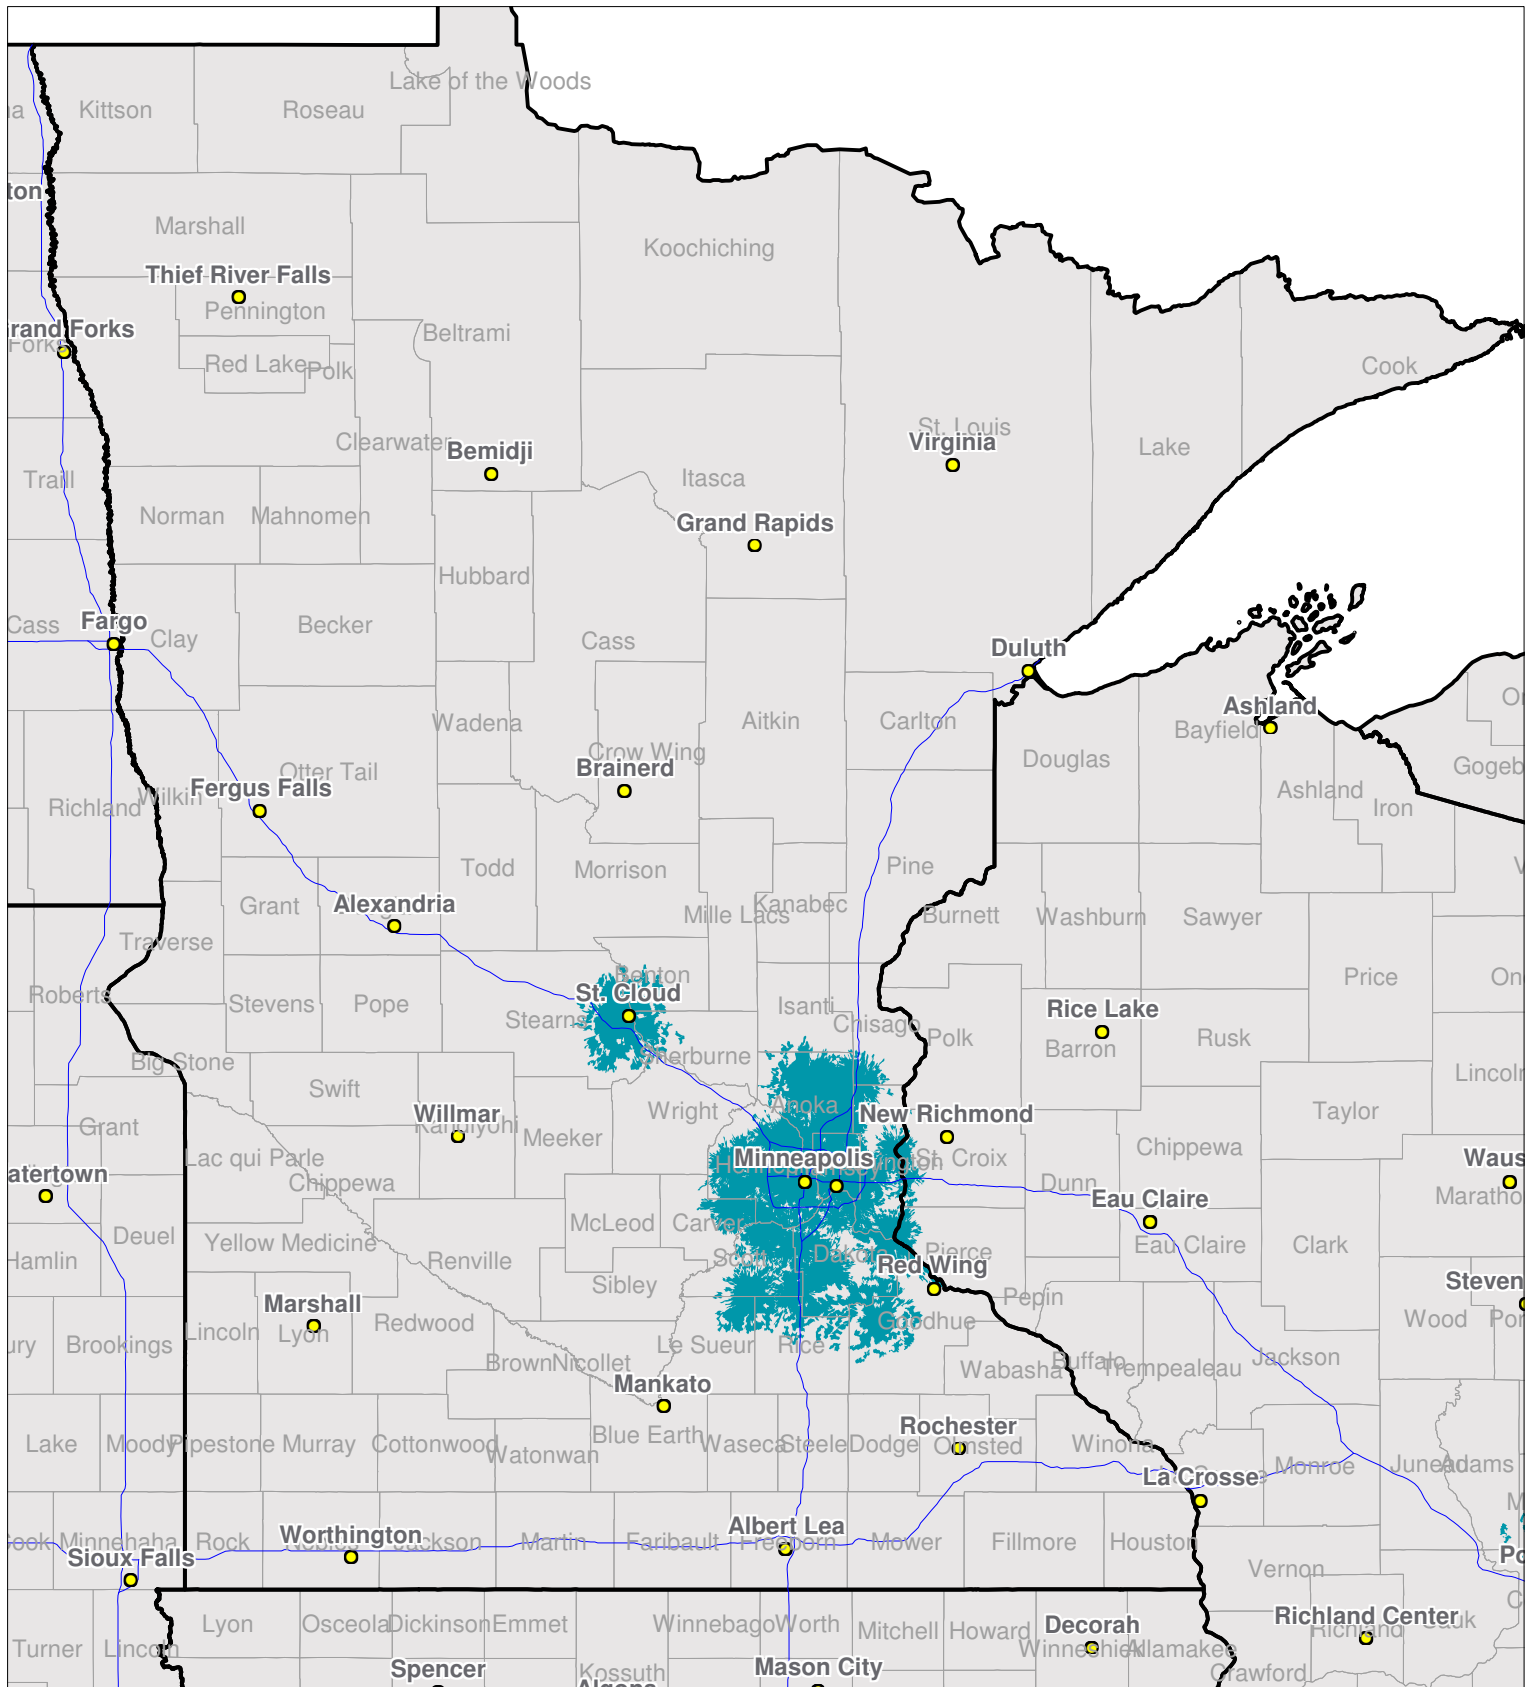

Minnesota

Nationwide One-Way Coverage (929.6625 MHz)

Because of the nature of radio transmission, strength of paging signal will vary depending upon your location. Maps may not be to scale.

© Spok