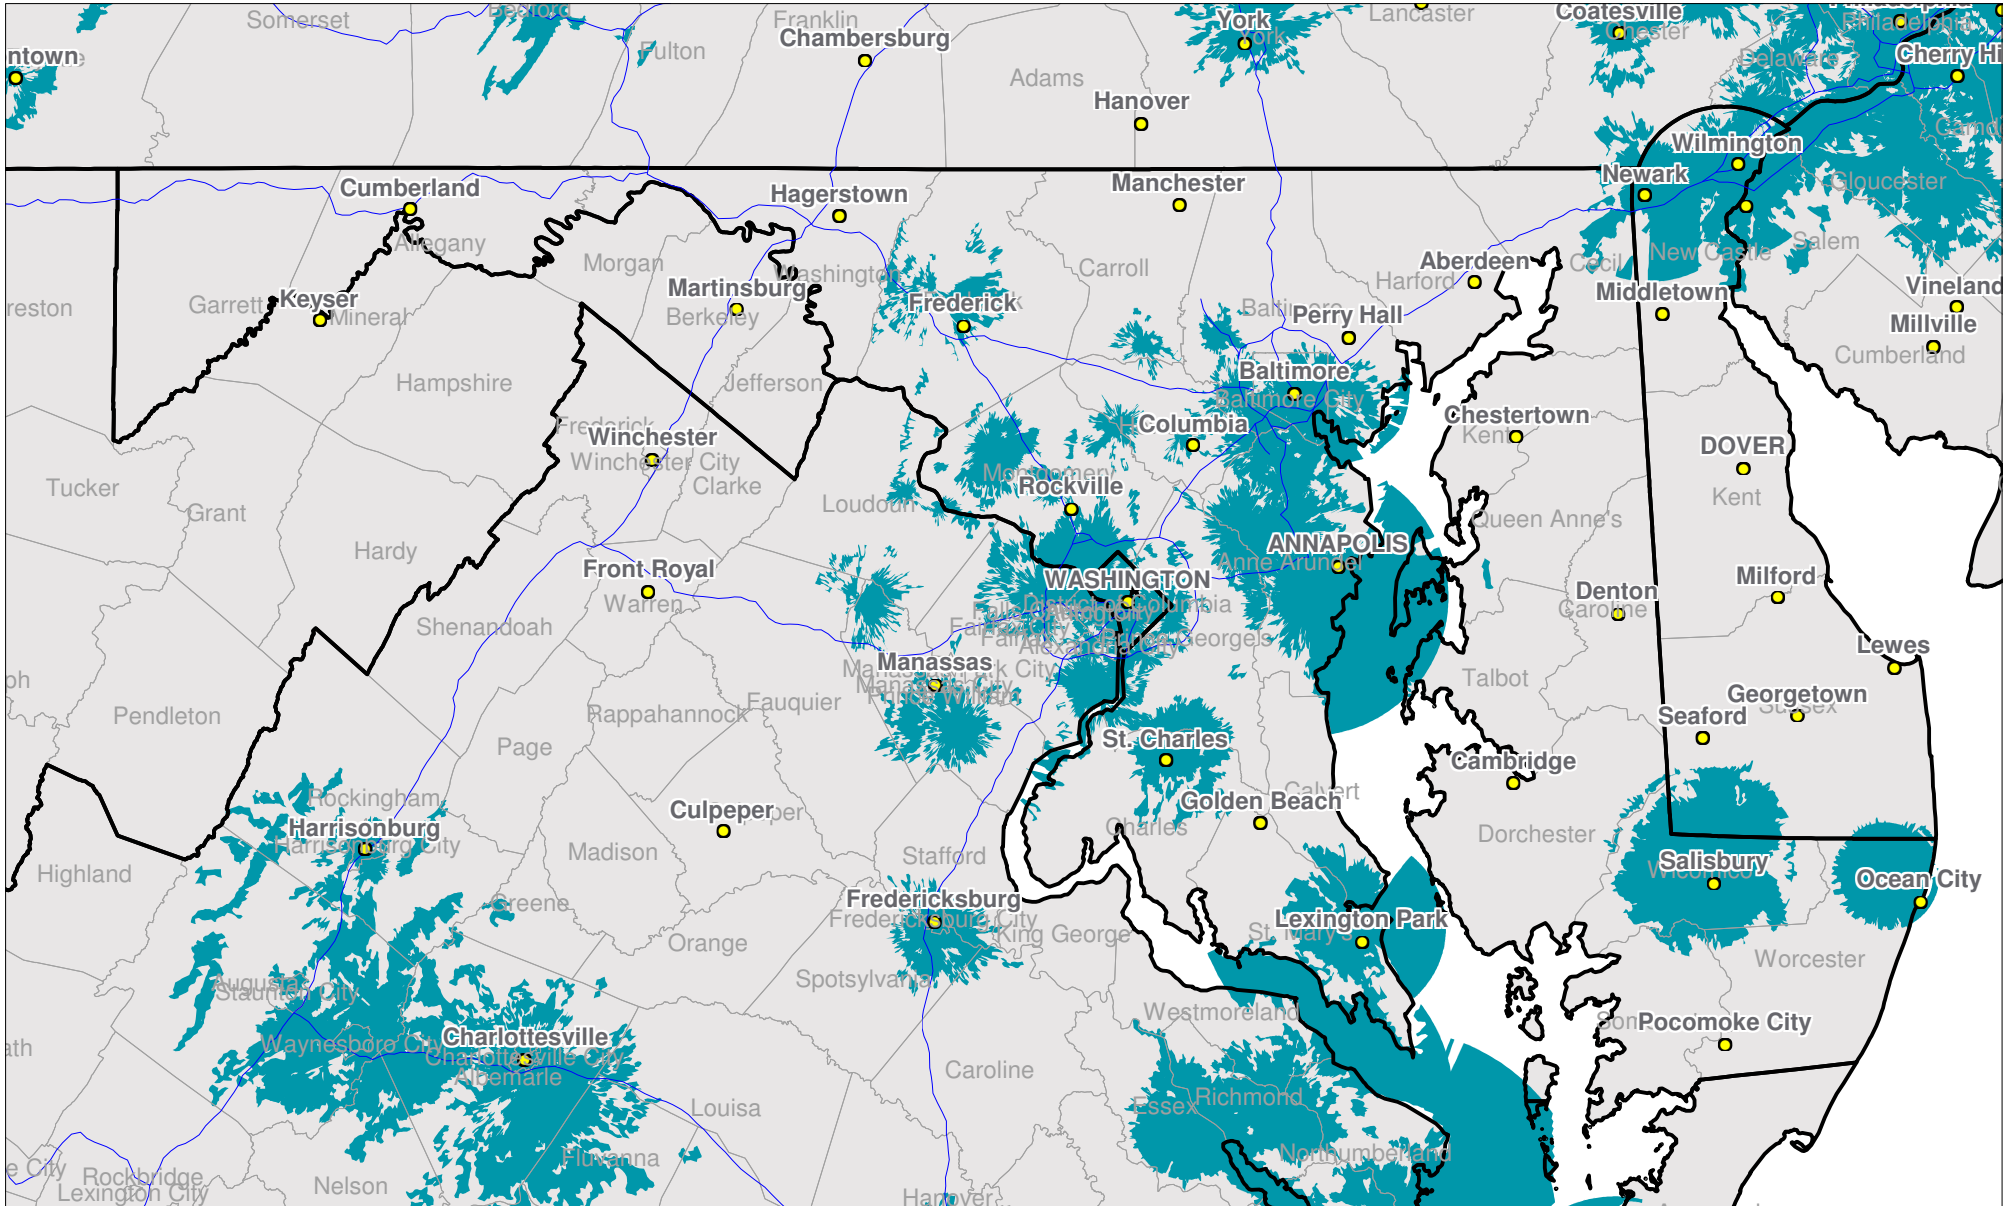

Maryland

Nationwide One-Way Coverage (929.6625 MHz)

Because of the nature of radio transmission, strength of paging signal will vary depending upon your location. Maps may not be to scale.

© Spok