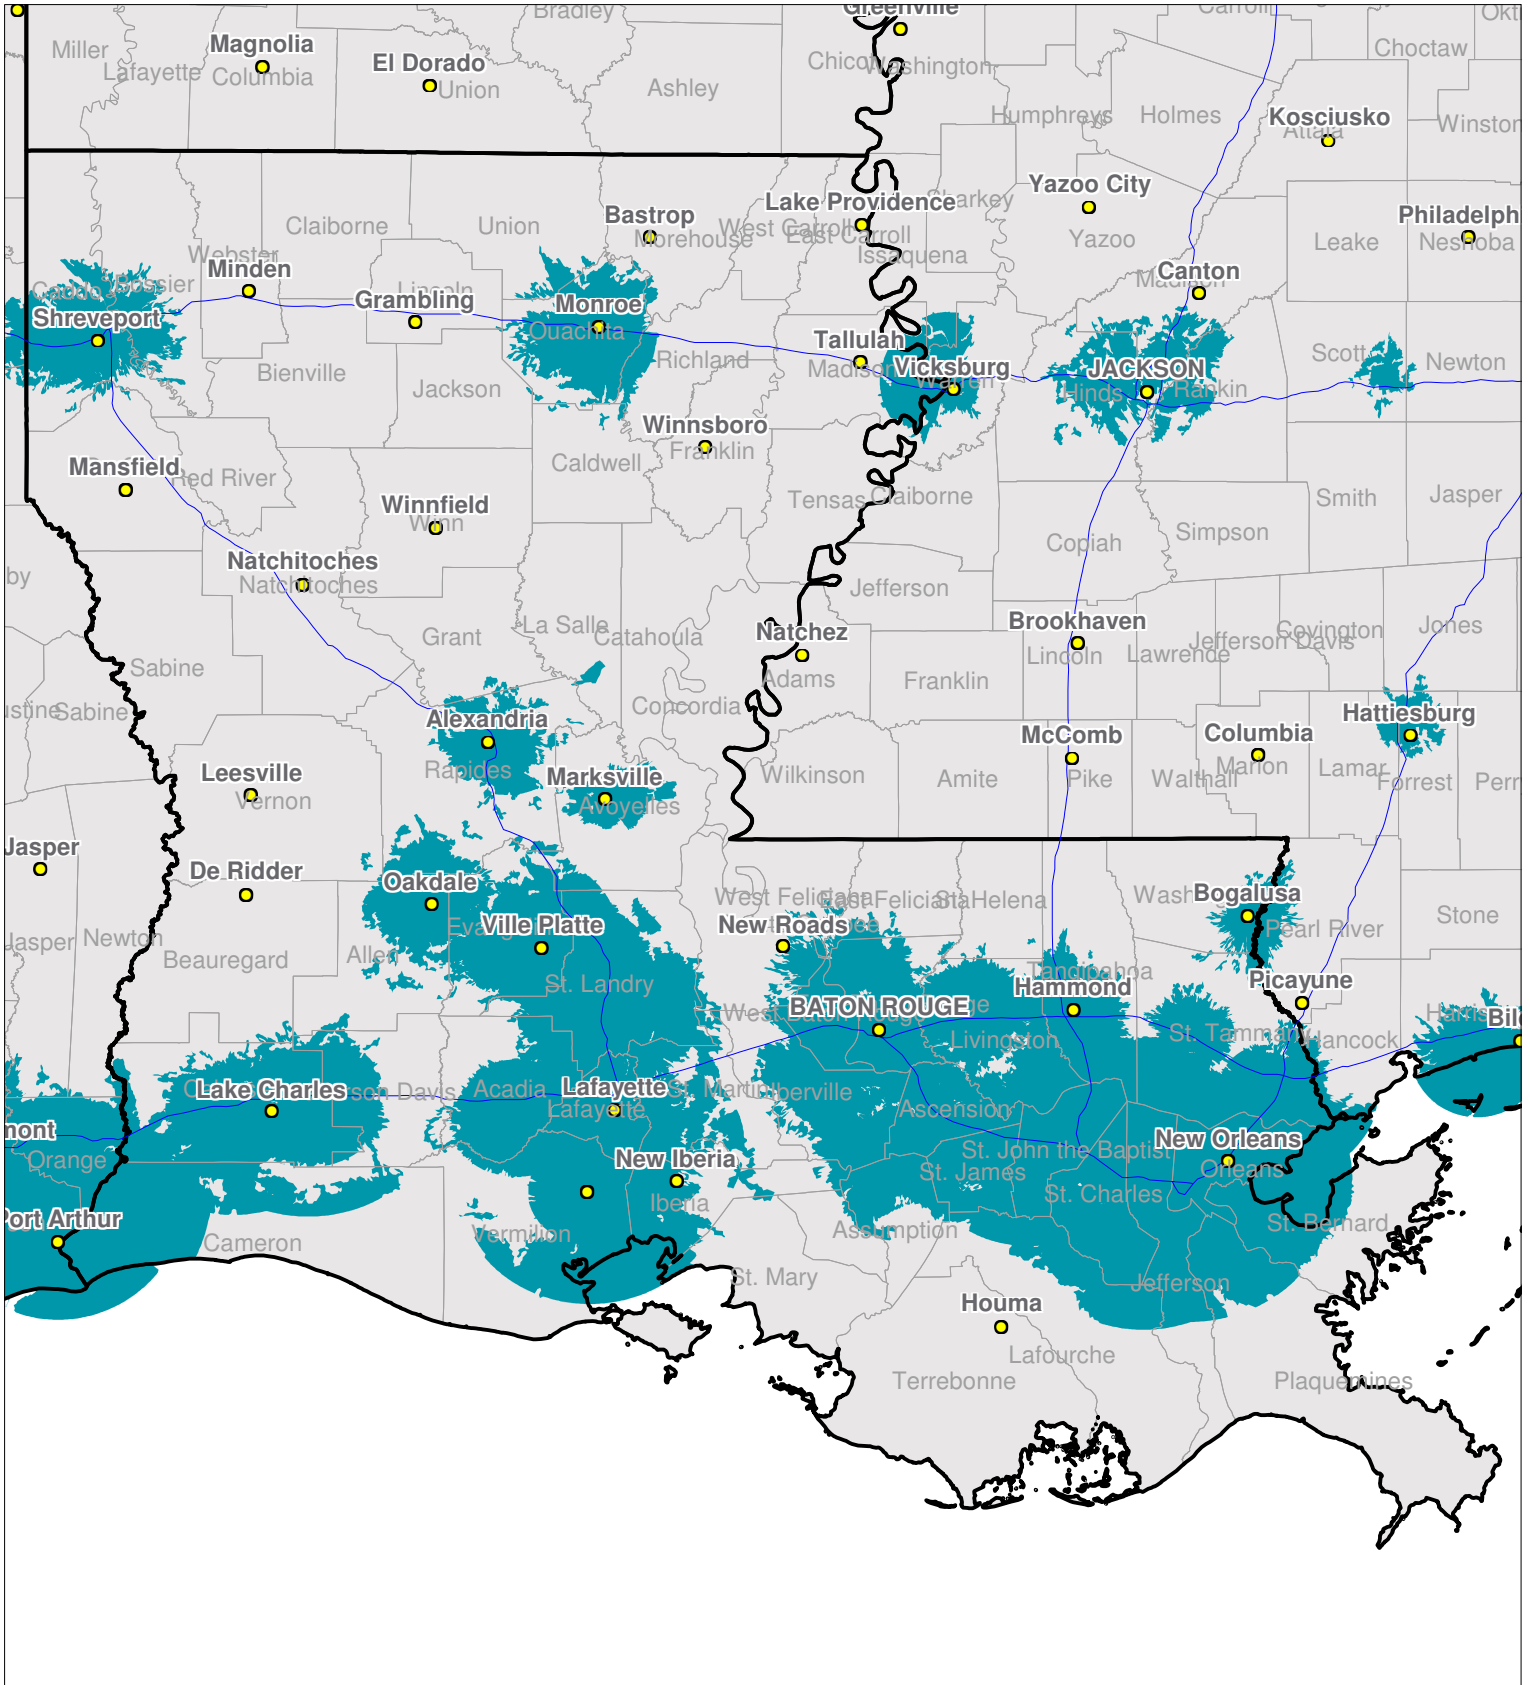

Louisiana

Nationwide One-Way Coverage (929.6625 MHz)

Because of the nature of radio transmission, strength of paging signal will vary depending upon your location. Maps may not be to scale.

© Spok