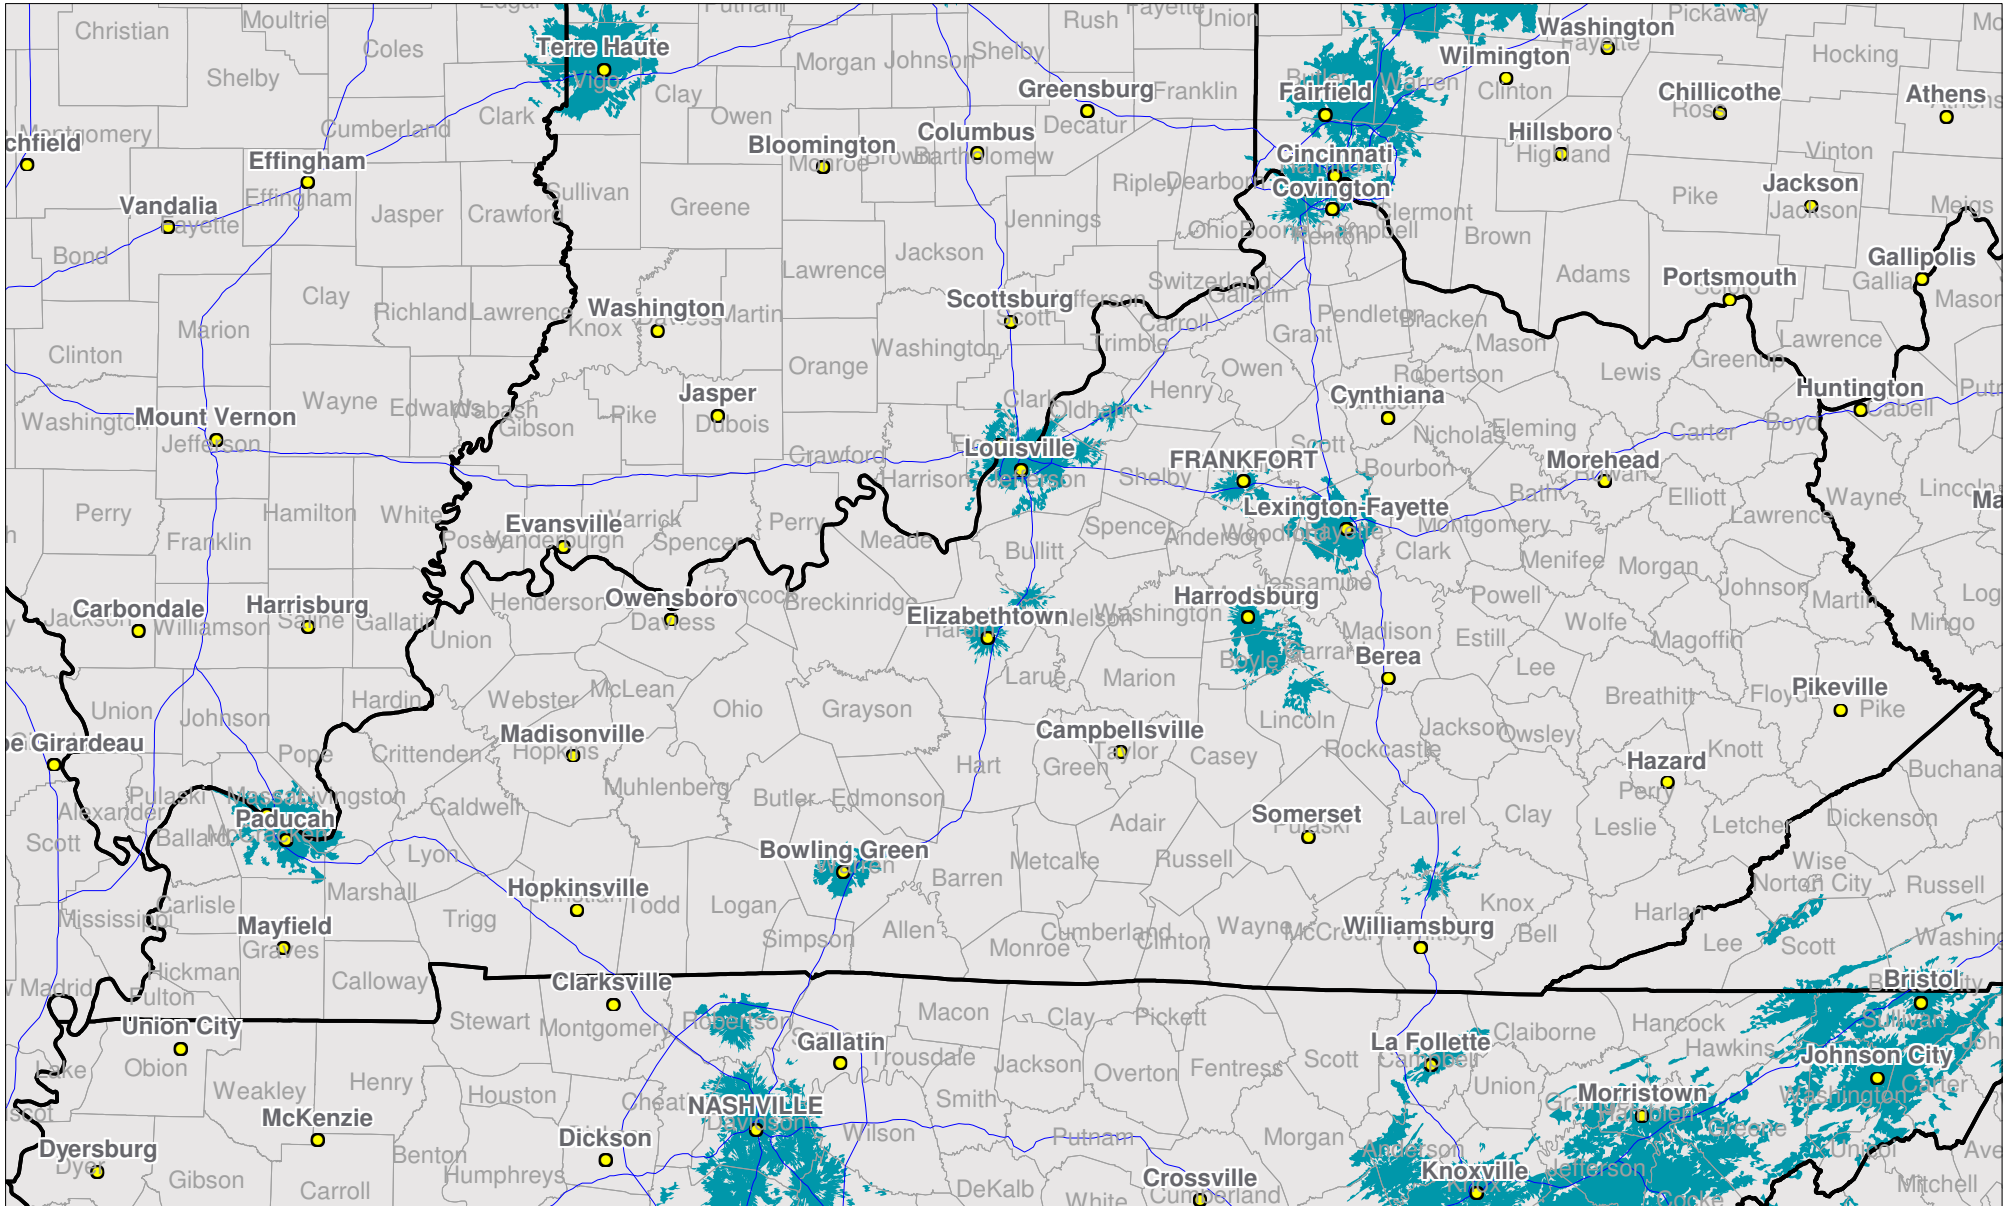

Kentucky

Nationwide One-Way Coverage (929.6625 MHz)

Because of the nature of radio transmission, strength of paging signal will vary depending upon your location. Maps may not be to scale.

© Spok