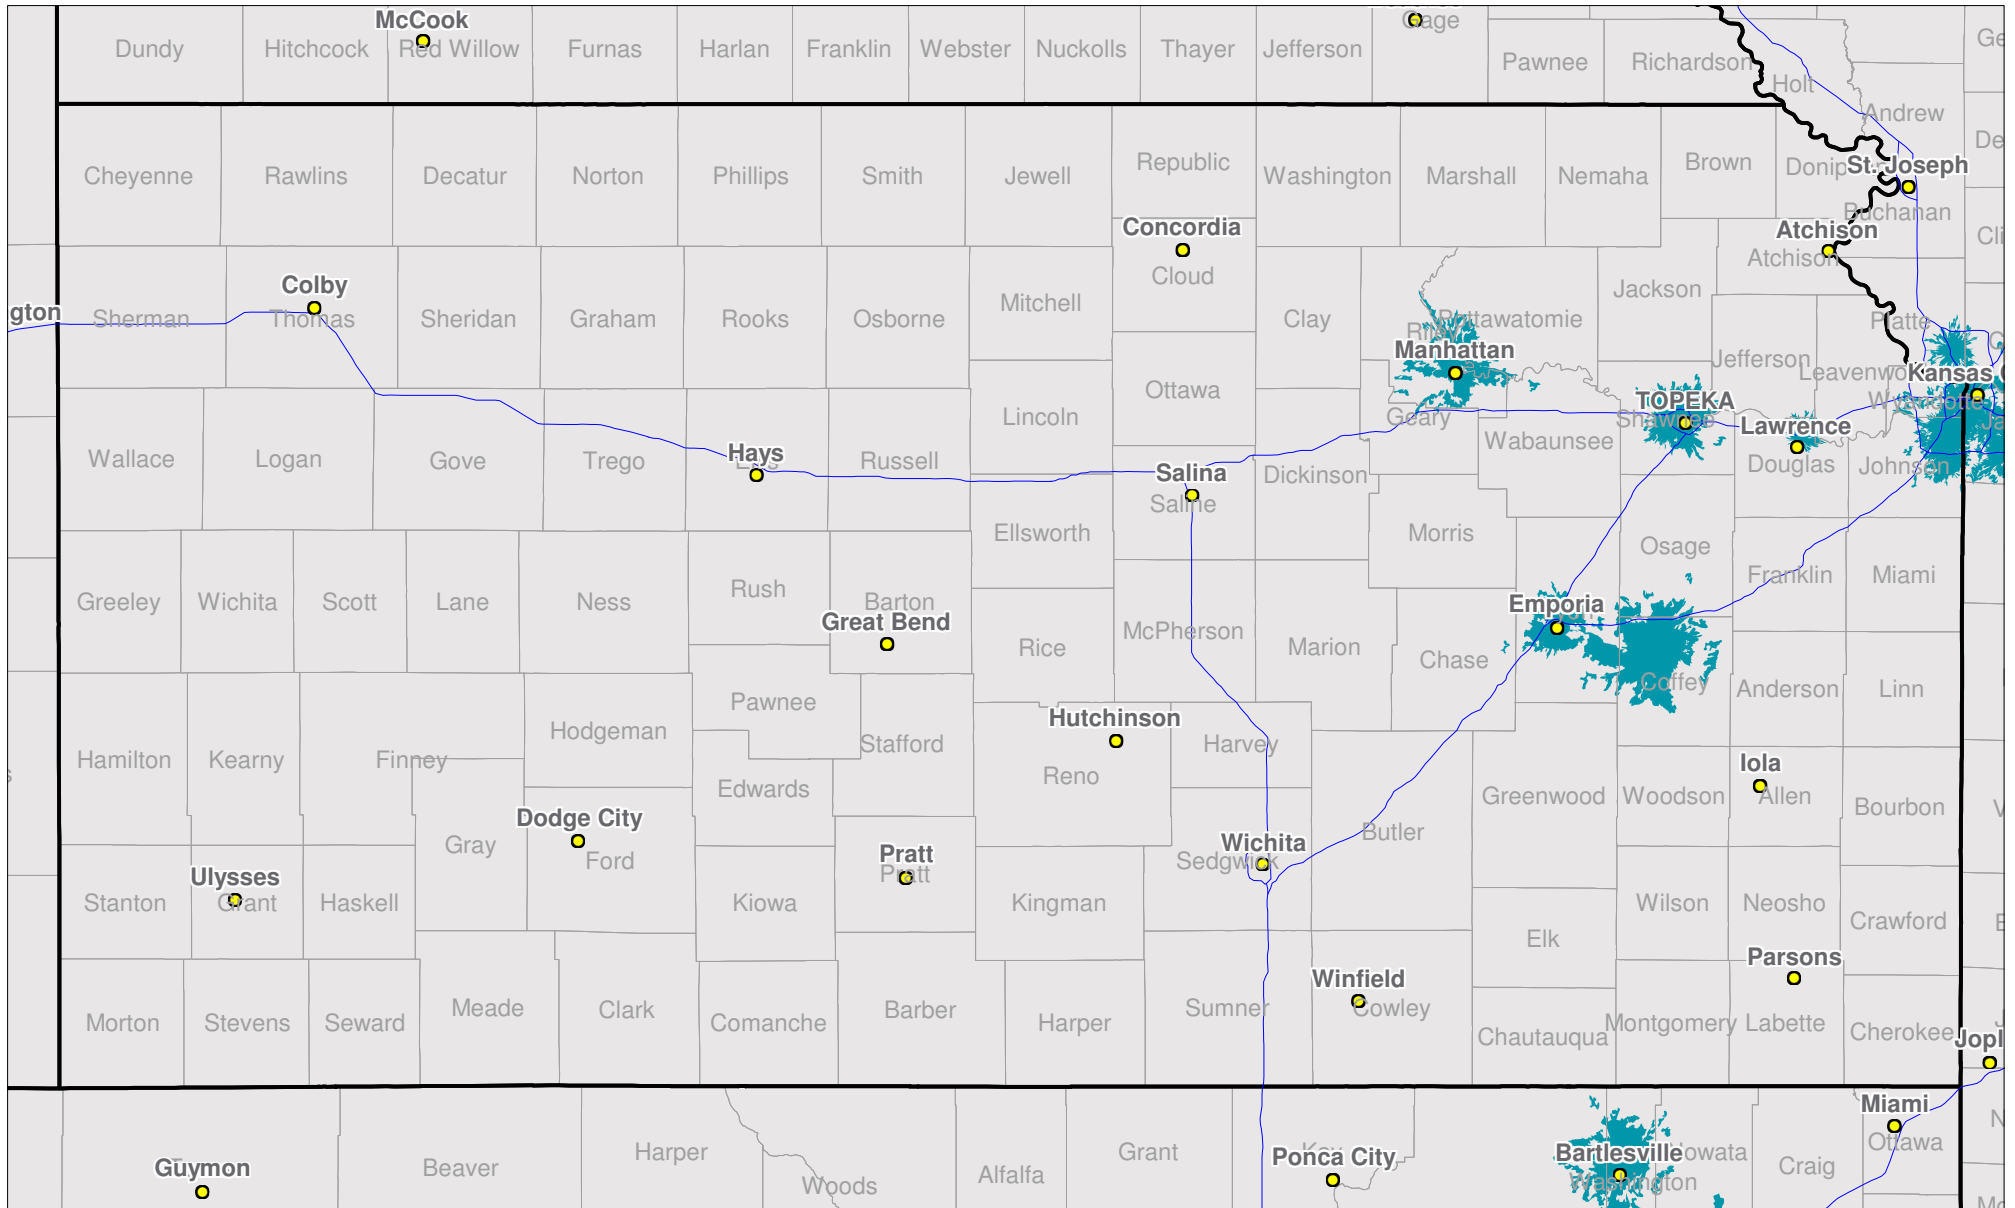

# Kansas

Nationwide One-Way Coverage (929.6625 MHz)

Because of the nature of radio transmission, strength of paging signal will vary depending upon your location. Maps may not be to scale.

© Spok