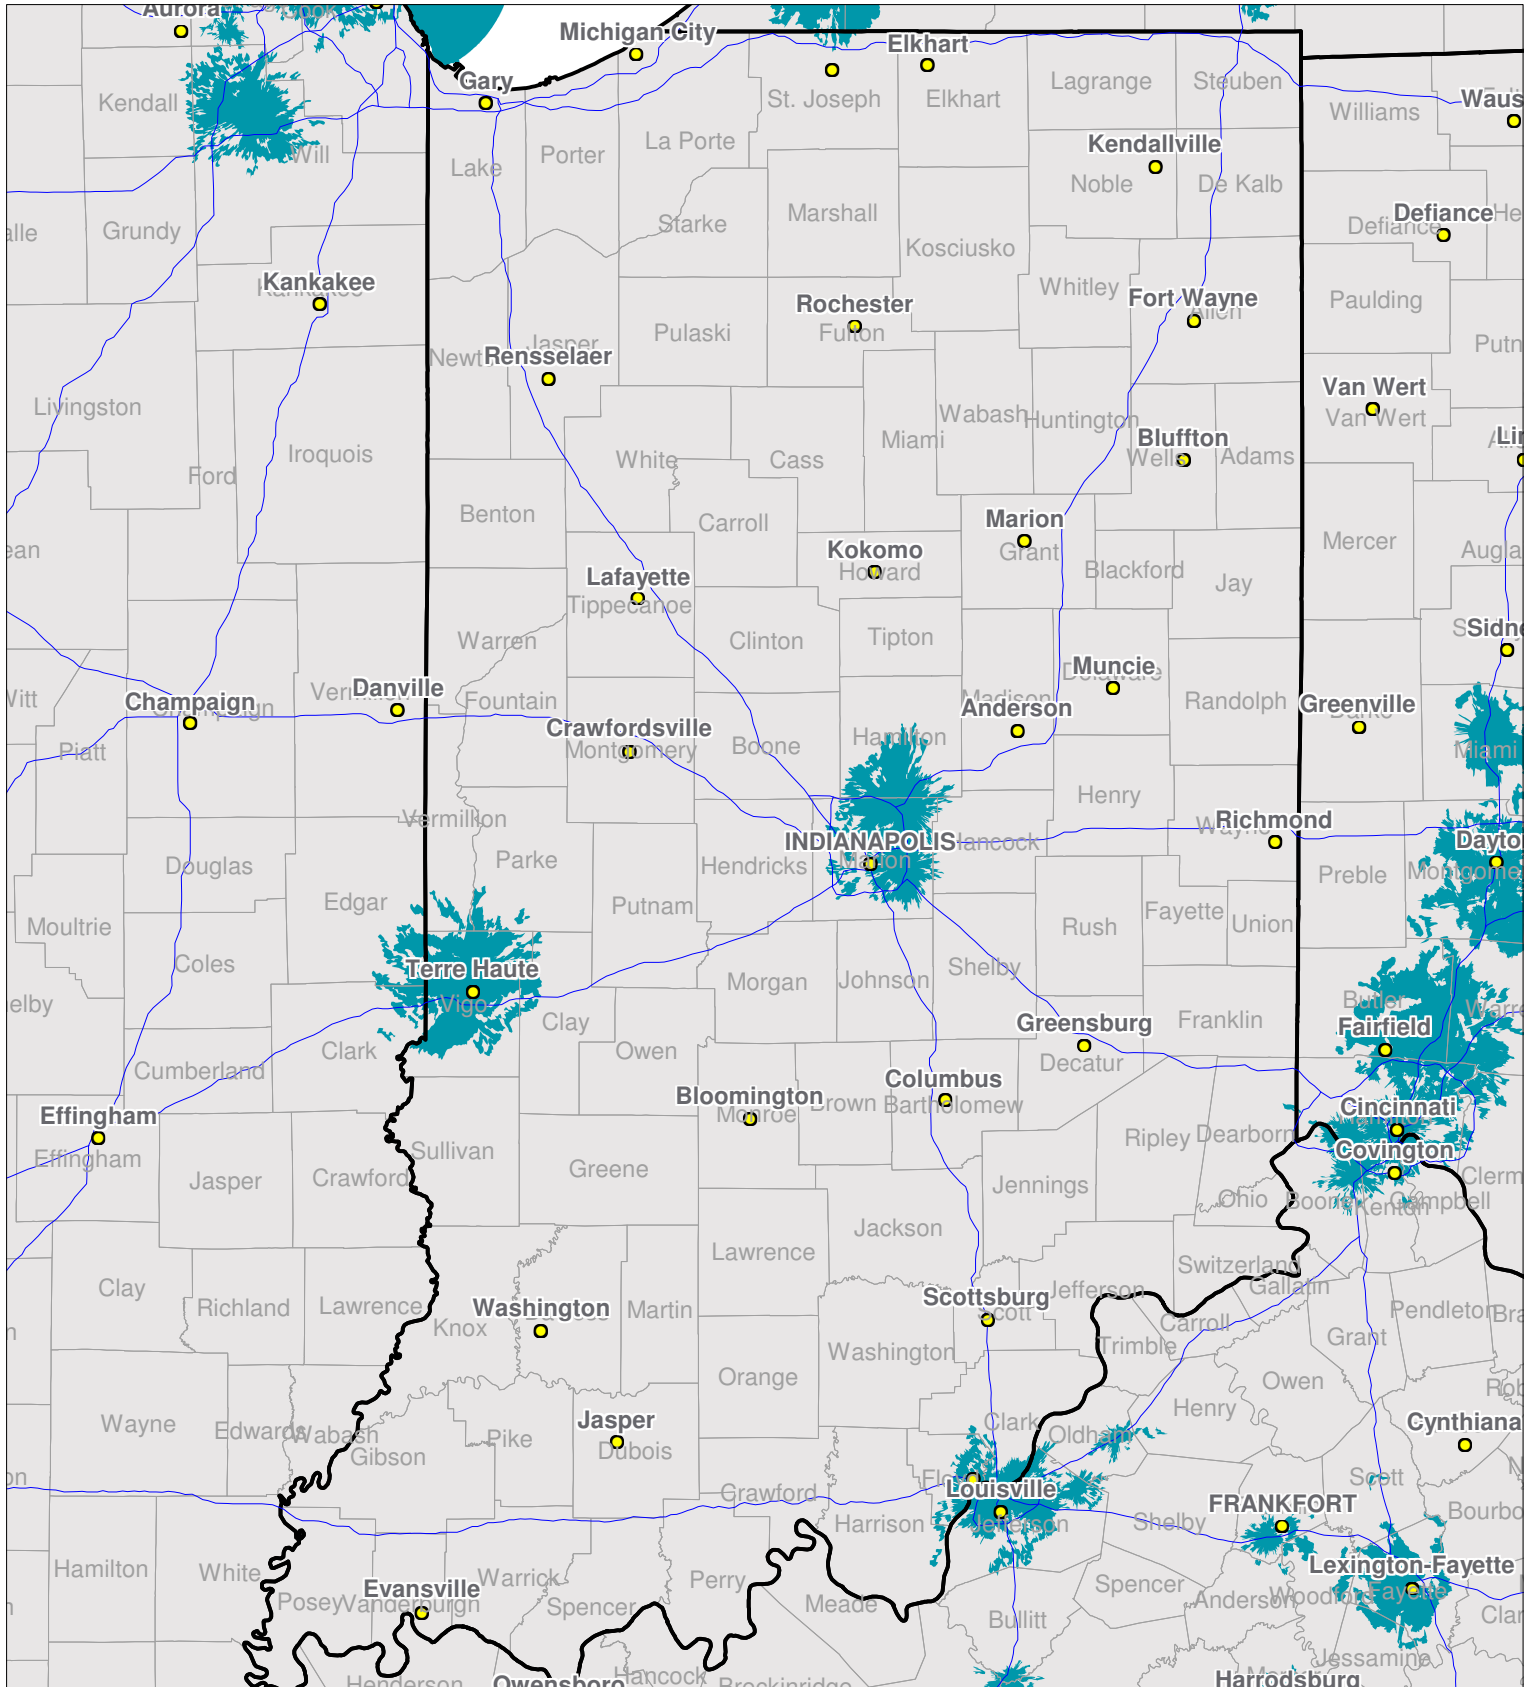

Indiana

Nationwide One-Way Coverage (929.6625 MHz)

Because of the nature of radio transmission, strength of paging signal will vary depending upon your location. Maps may not be to scale.

© Spok