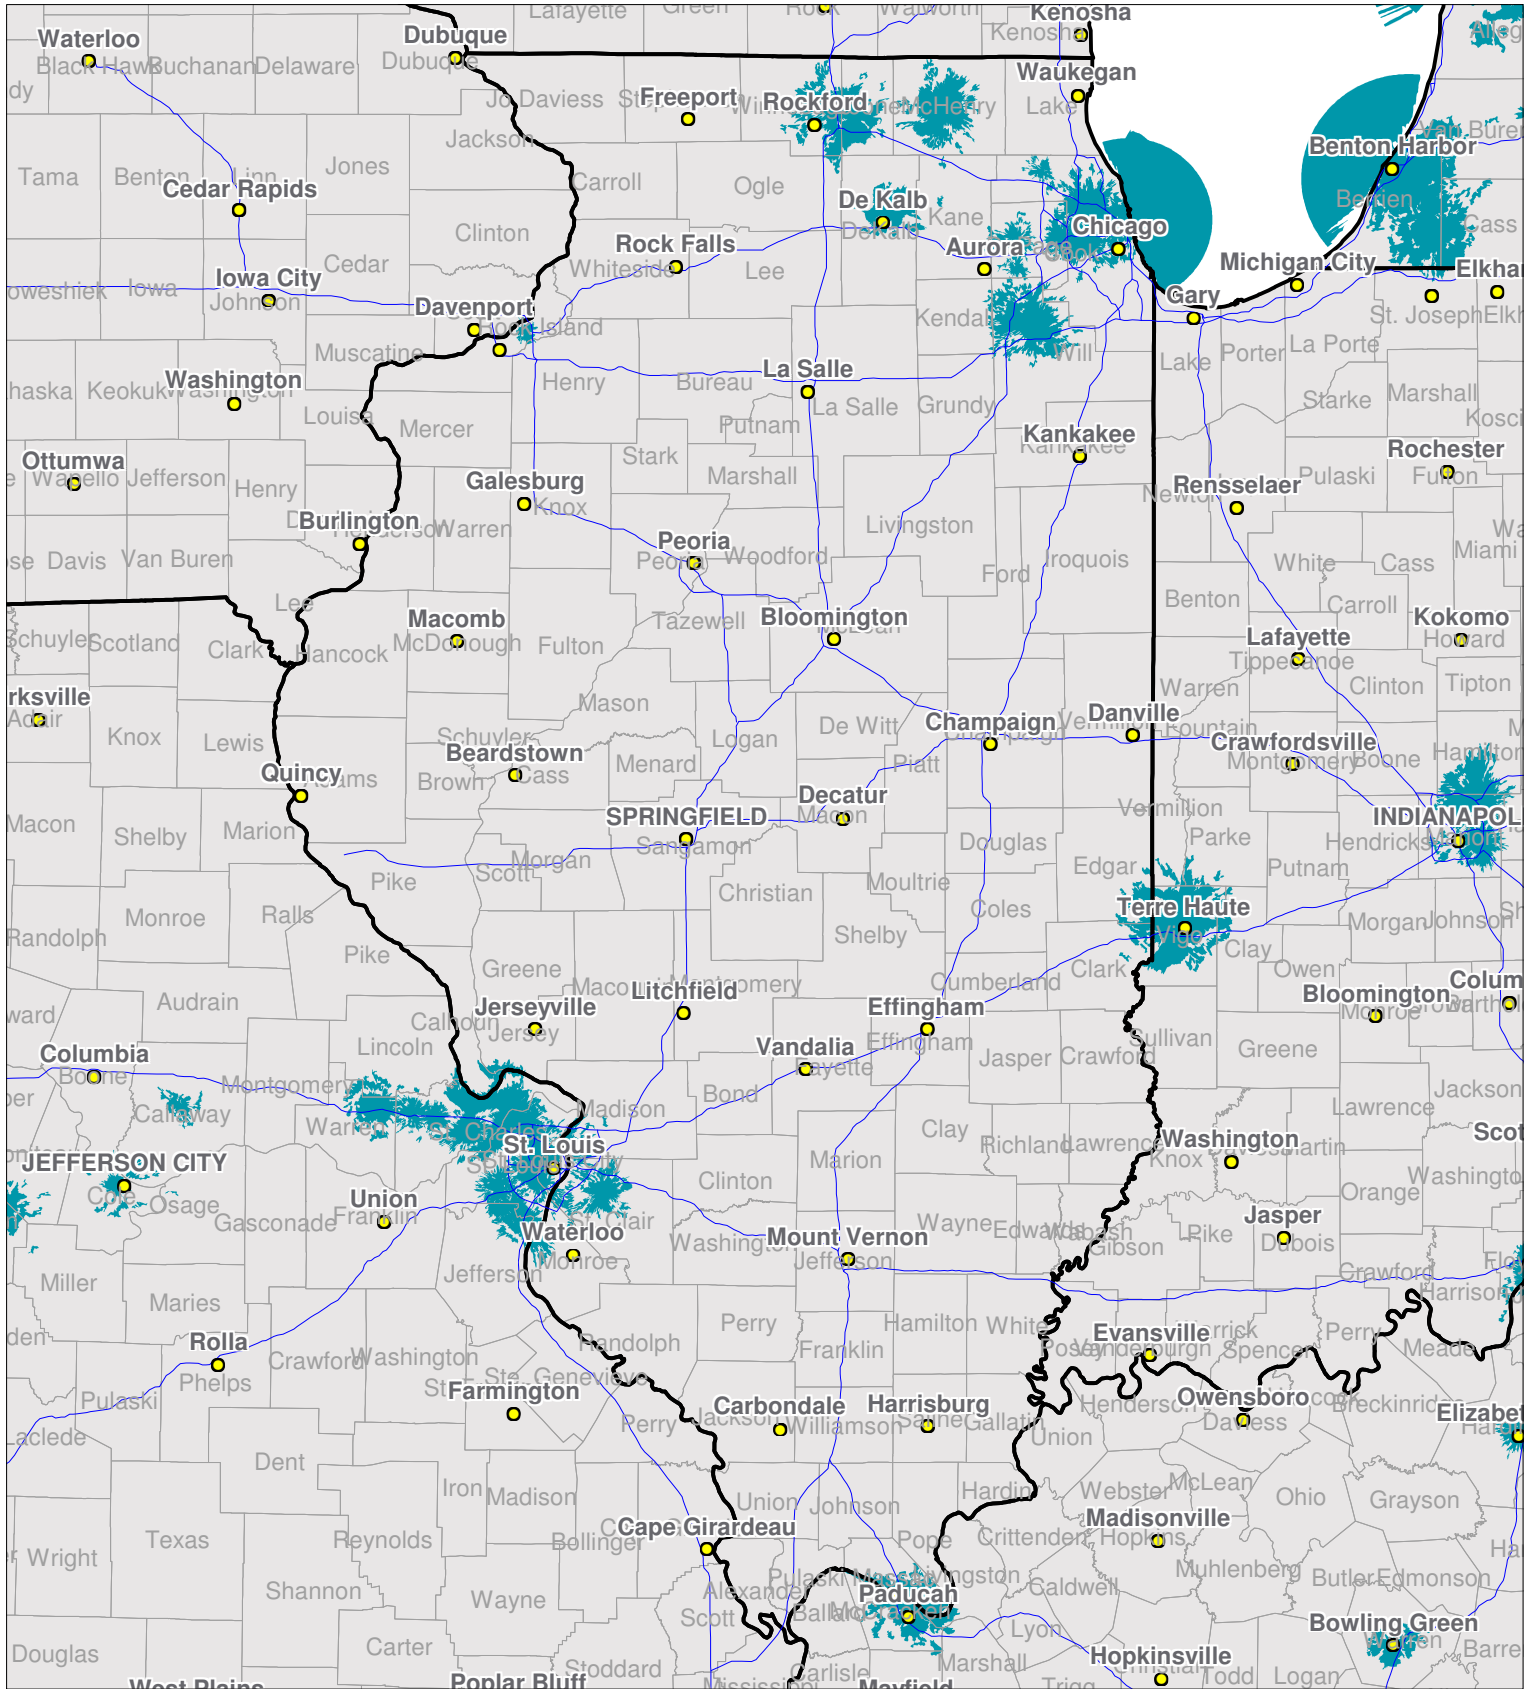

Illinois

Nationwide One-Way Coverage (929.6625 MHz)

Because of the nature of radio transmission, strength of paging signal will vary depending upon your location. Maps may not be to scale.

© Spok