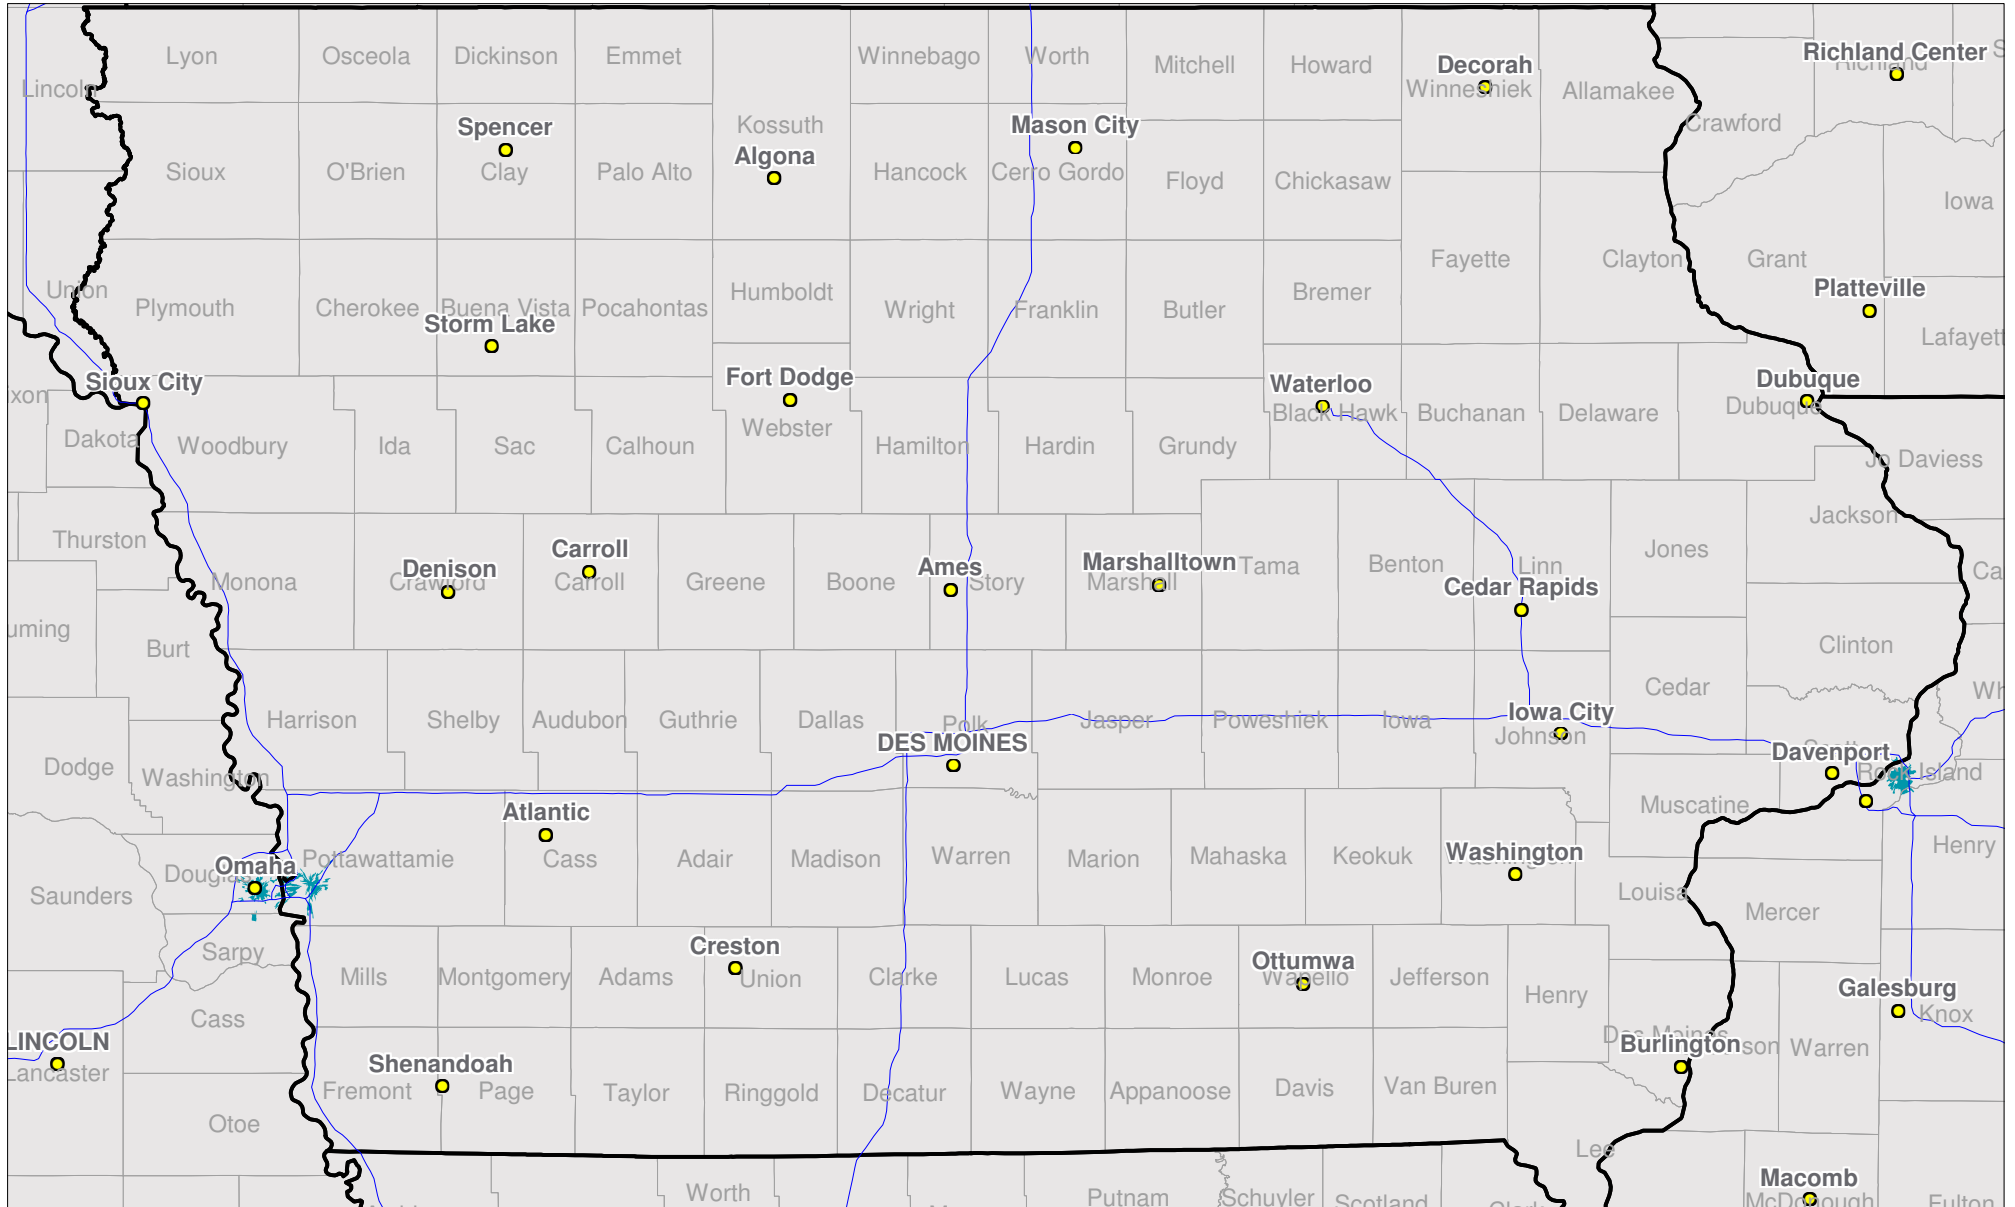

# Iowa

Nationwide One-Way Coverage (929.6625 MHz)

Because of the nature of radio transmission, strength of paging signal will vary depending upon your location. Maps may not be to scale.

© Spok