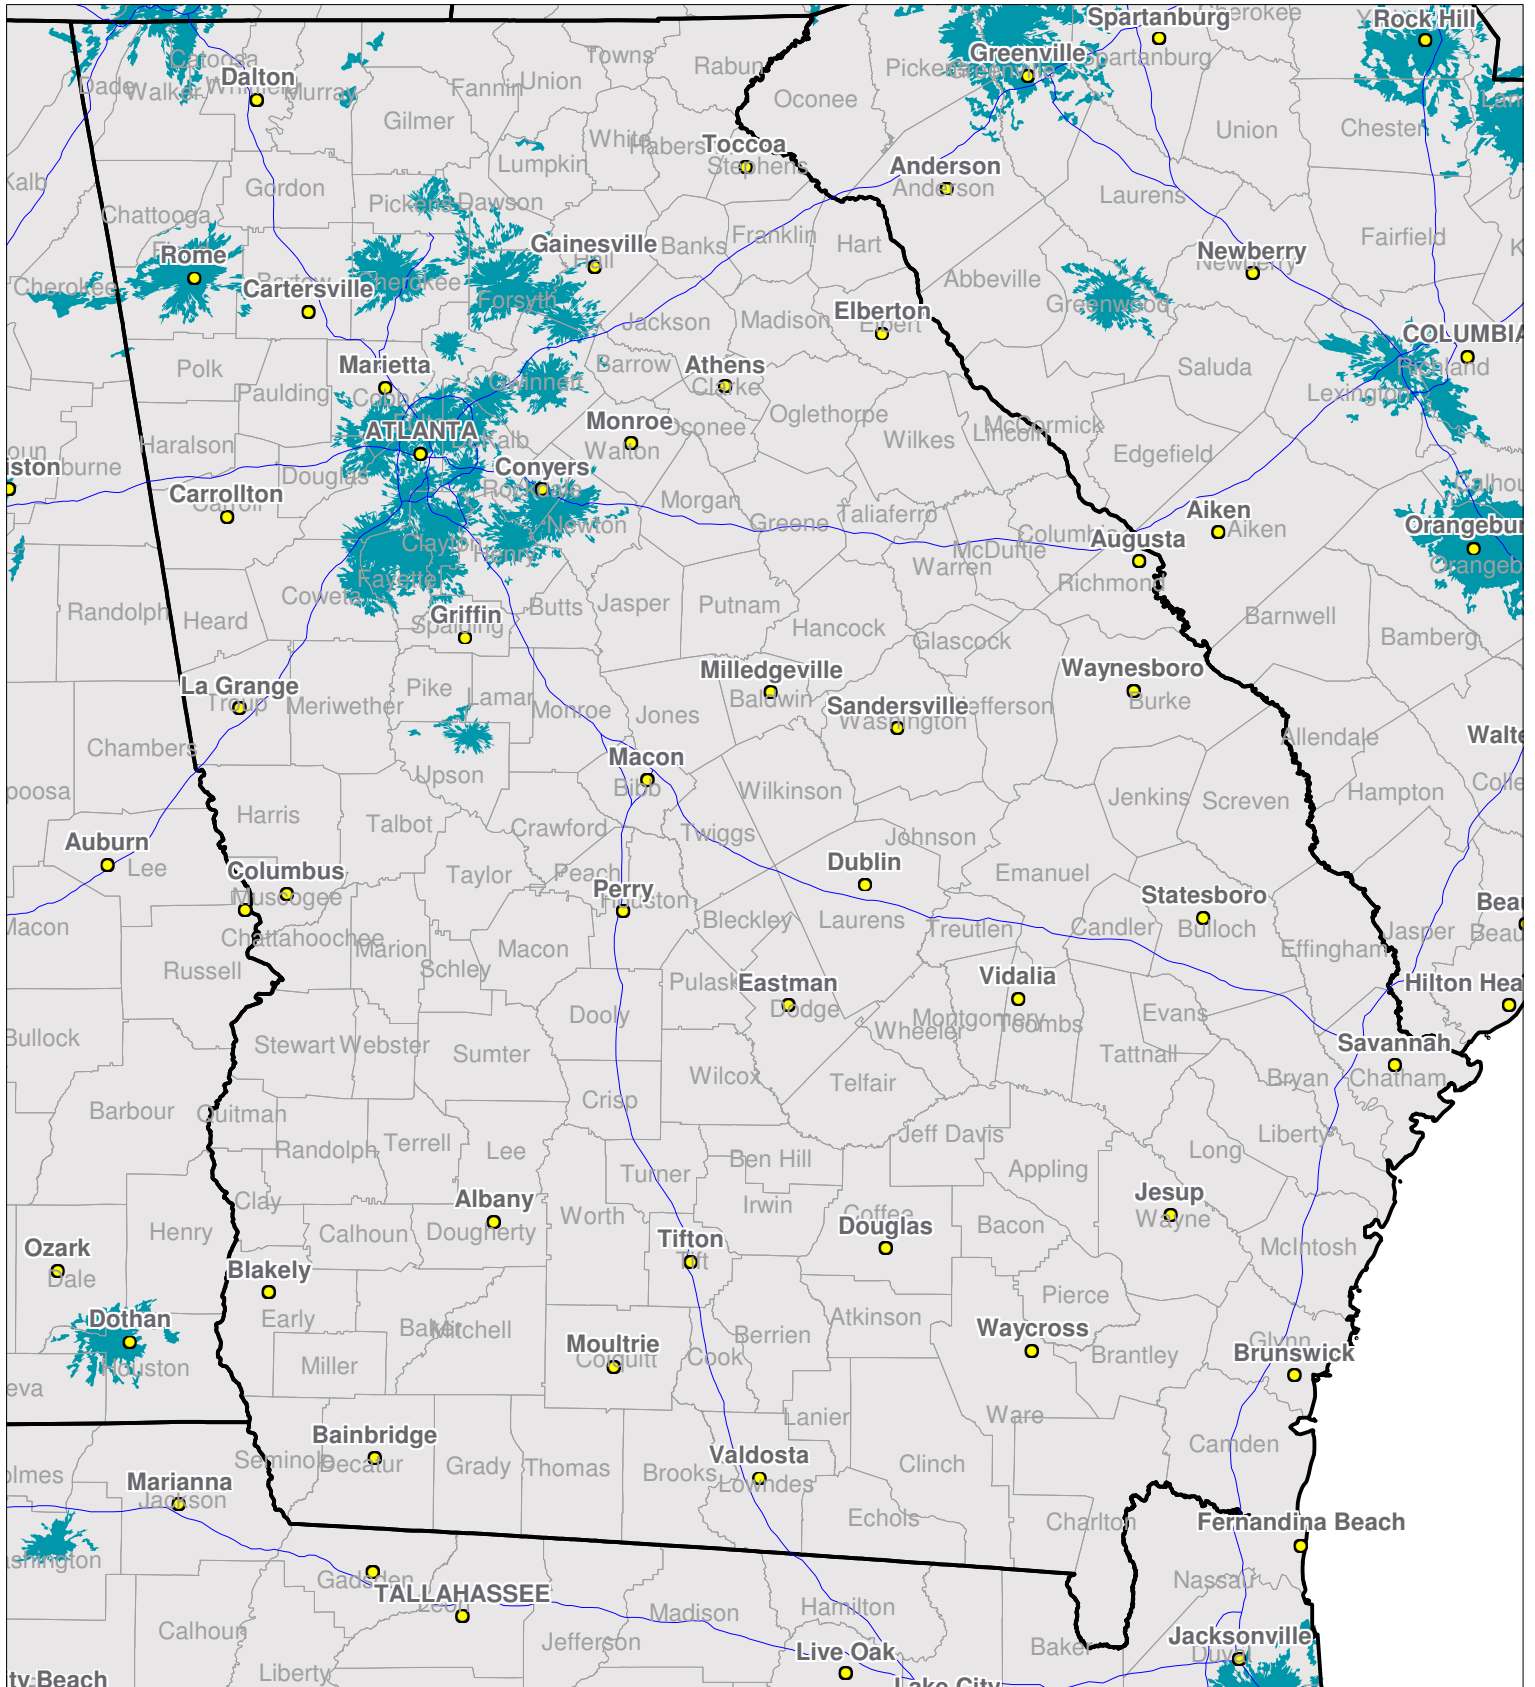

Georgia

Nationwide One-Way Coverage (929.6625 MHz)

Because of the nature of radio transmission, strength of paging signal will vary depending upon your location. Maps may not be to scale.

© Spok