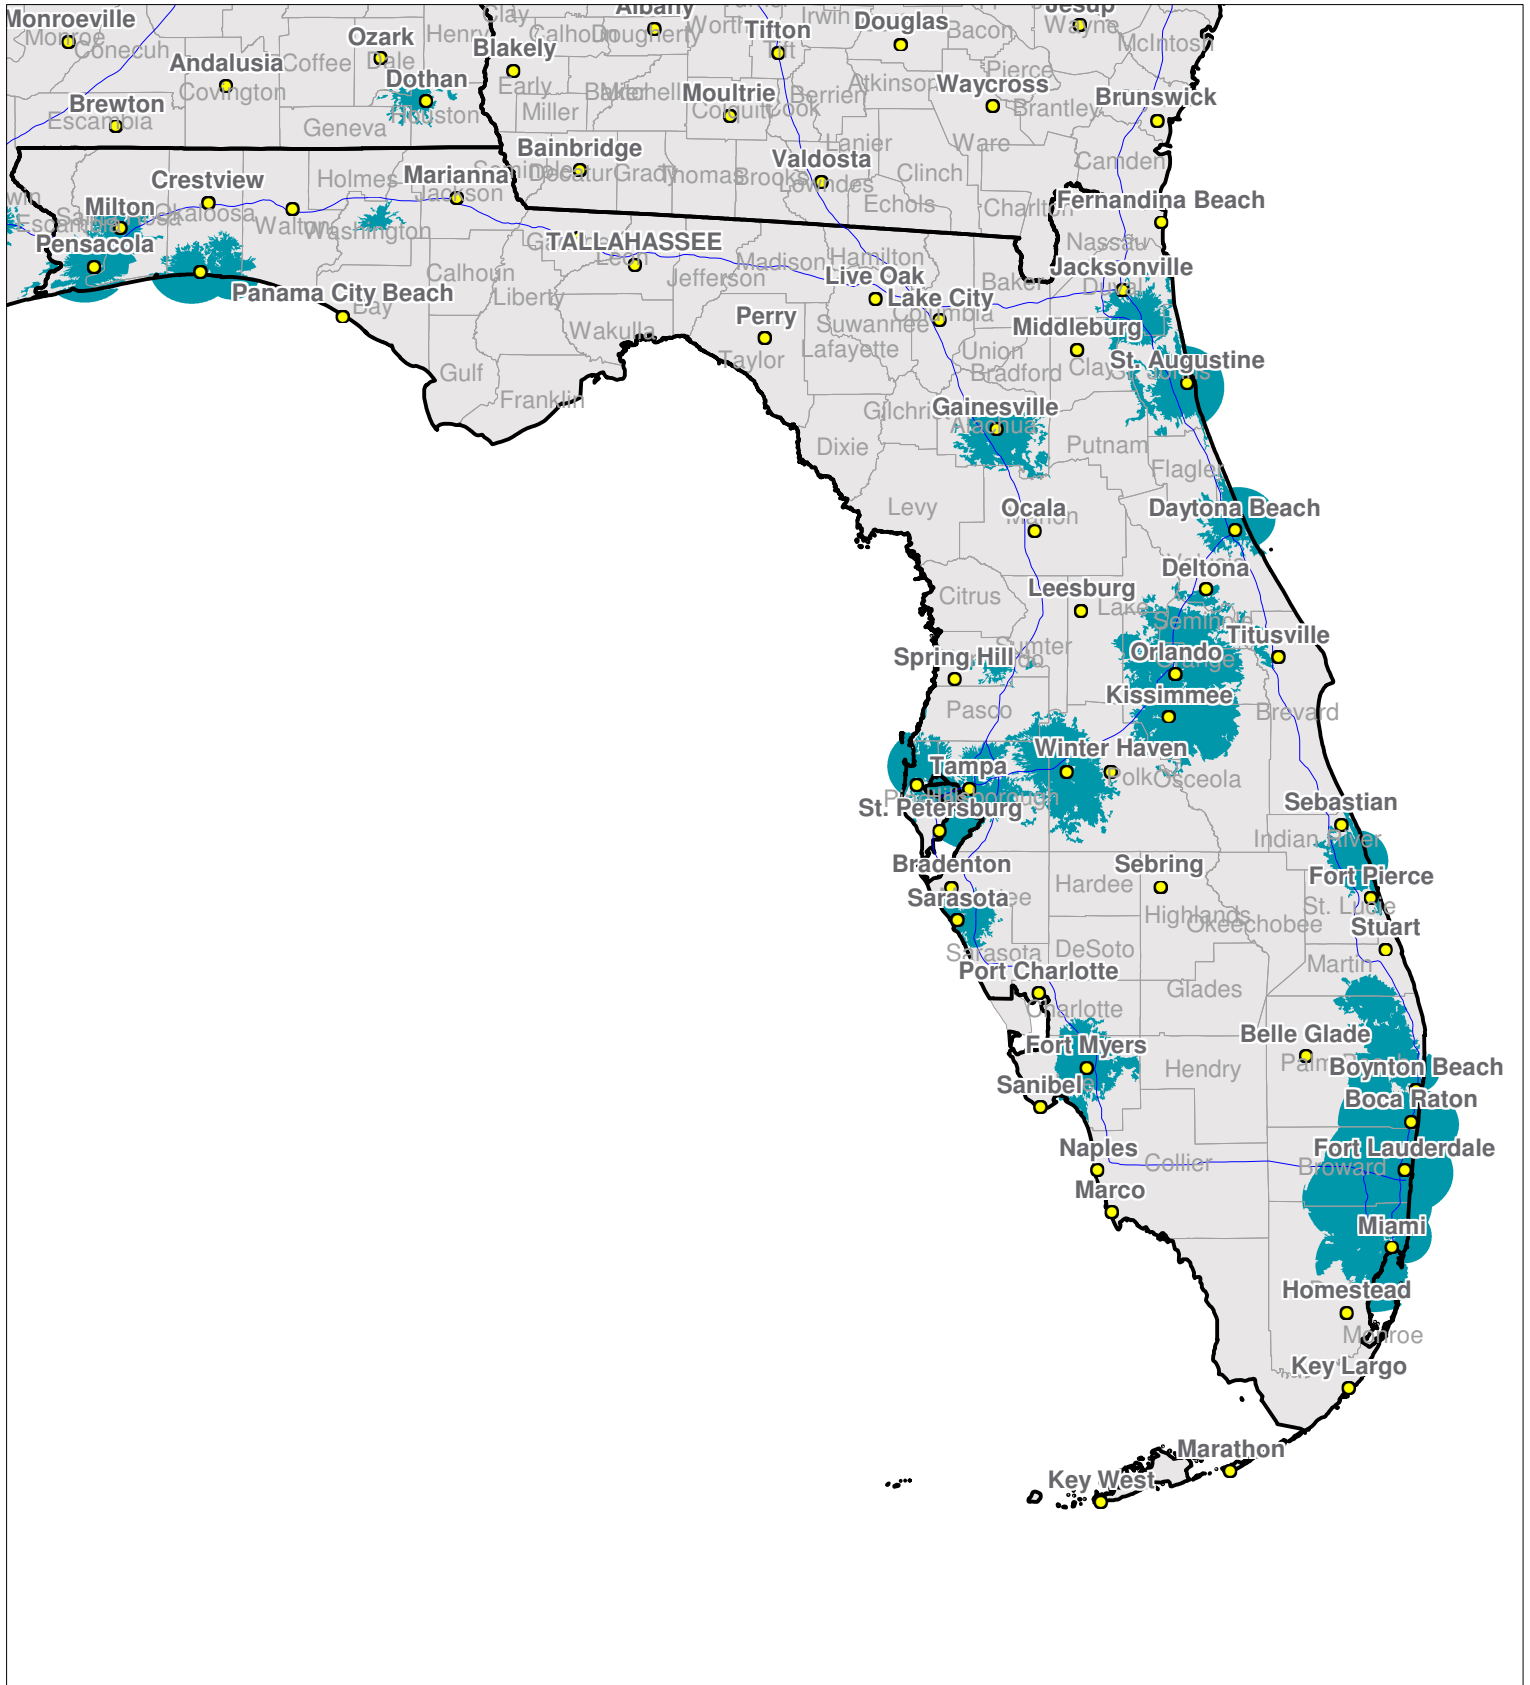

# Florida

Nationwide One-Way Coverage (929.6625 MHz)

Because of the nature of radio transmission, strength of paging signal will vary depending upon your location. Maps may not be to scale.