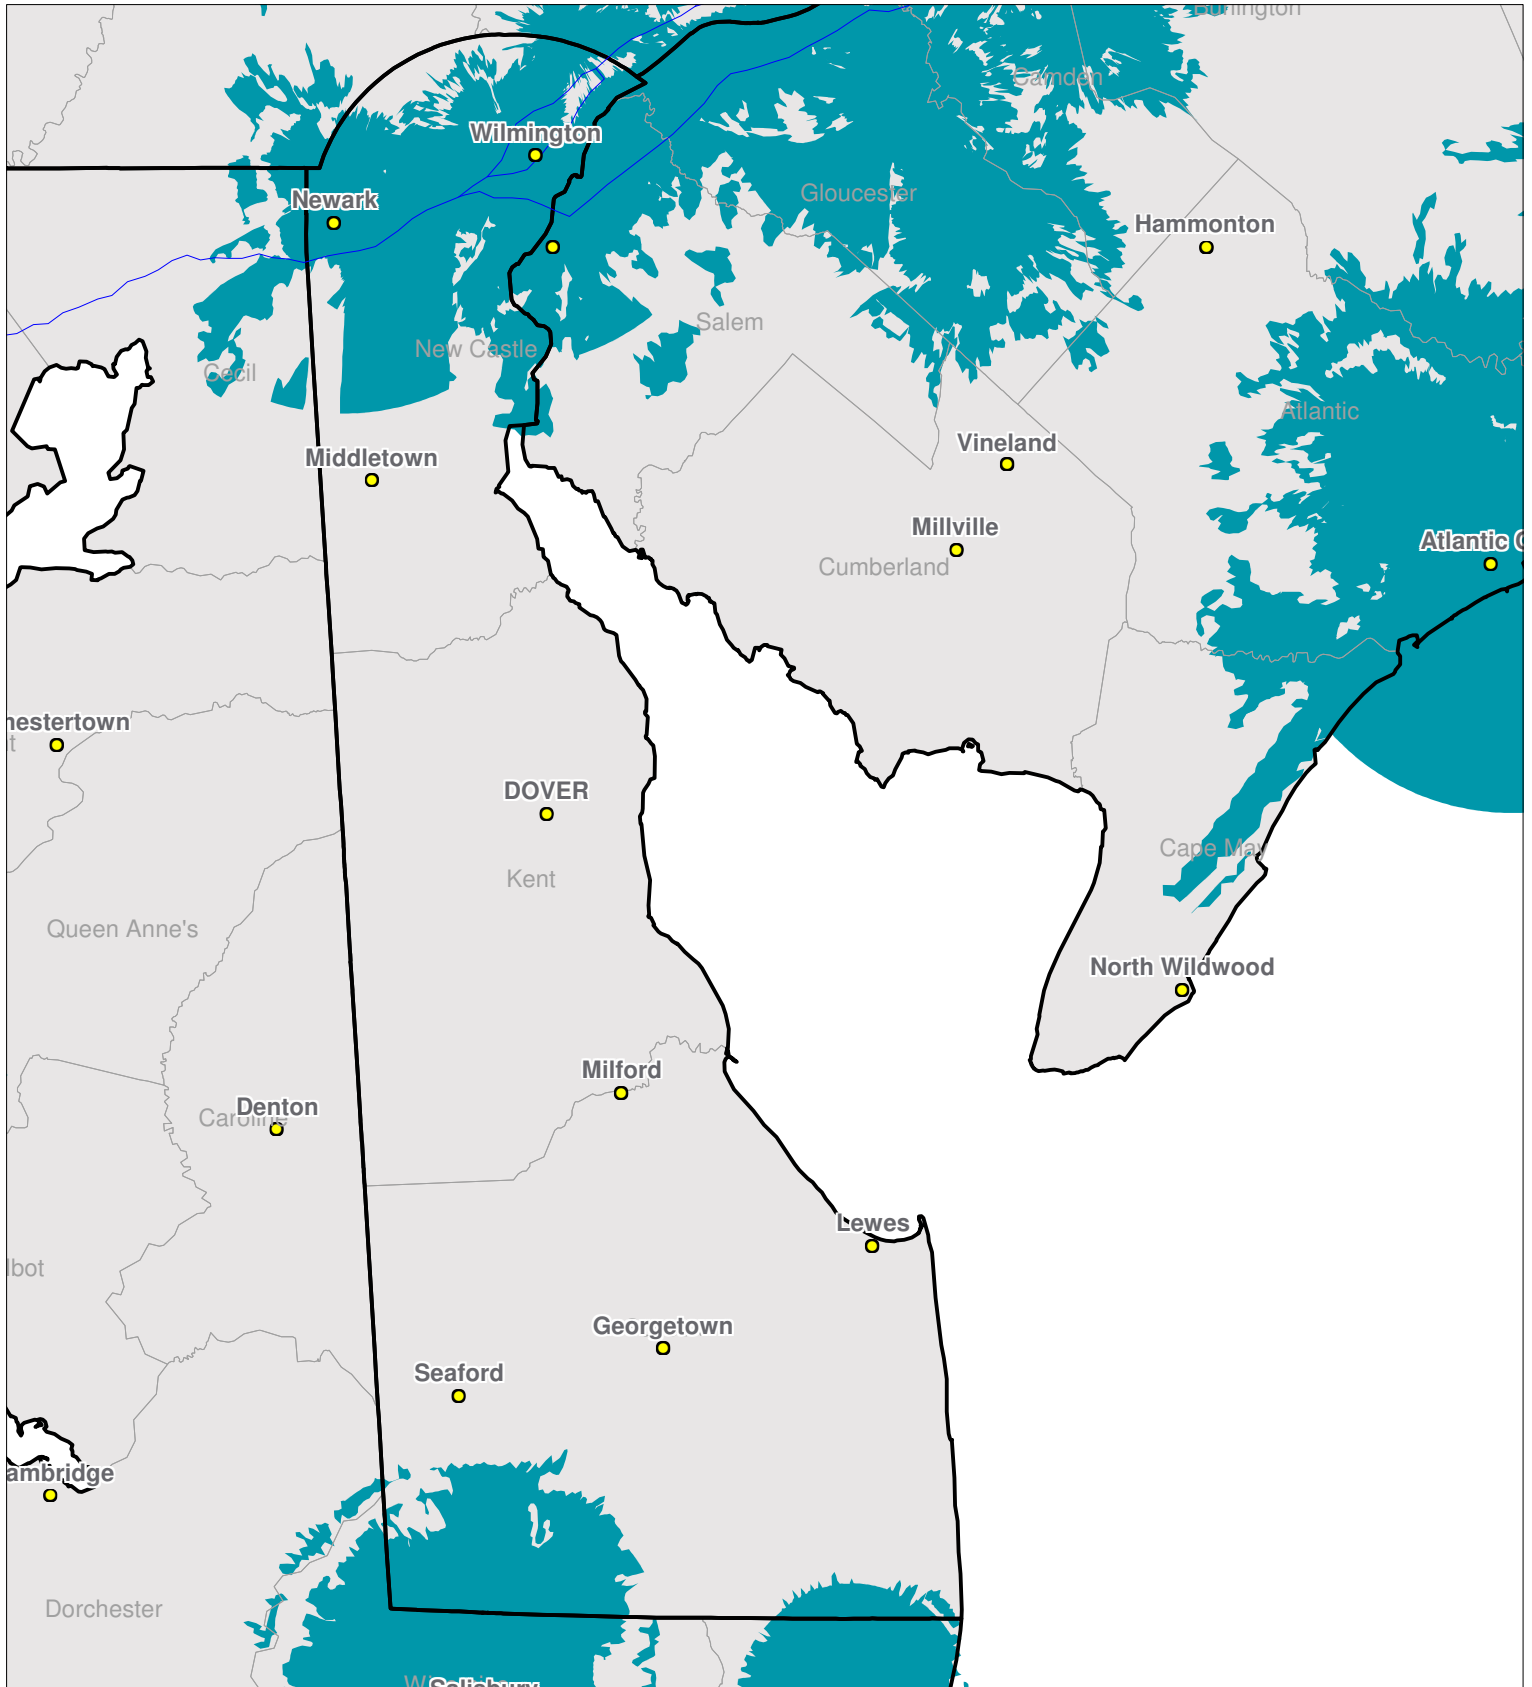

Delaware

Nationwide One-Way Coverage (929.6625 MHz)

Because of the nature of radio transmission, strength of paging signal will vary depending upon your location. Maps may not be to scale.

© Spok