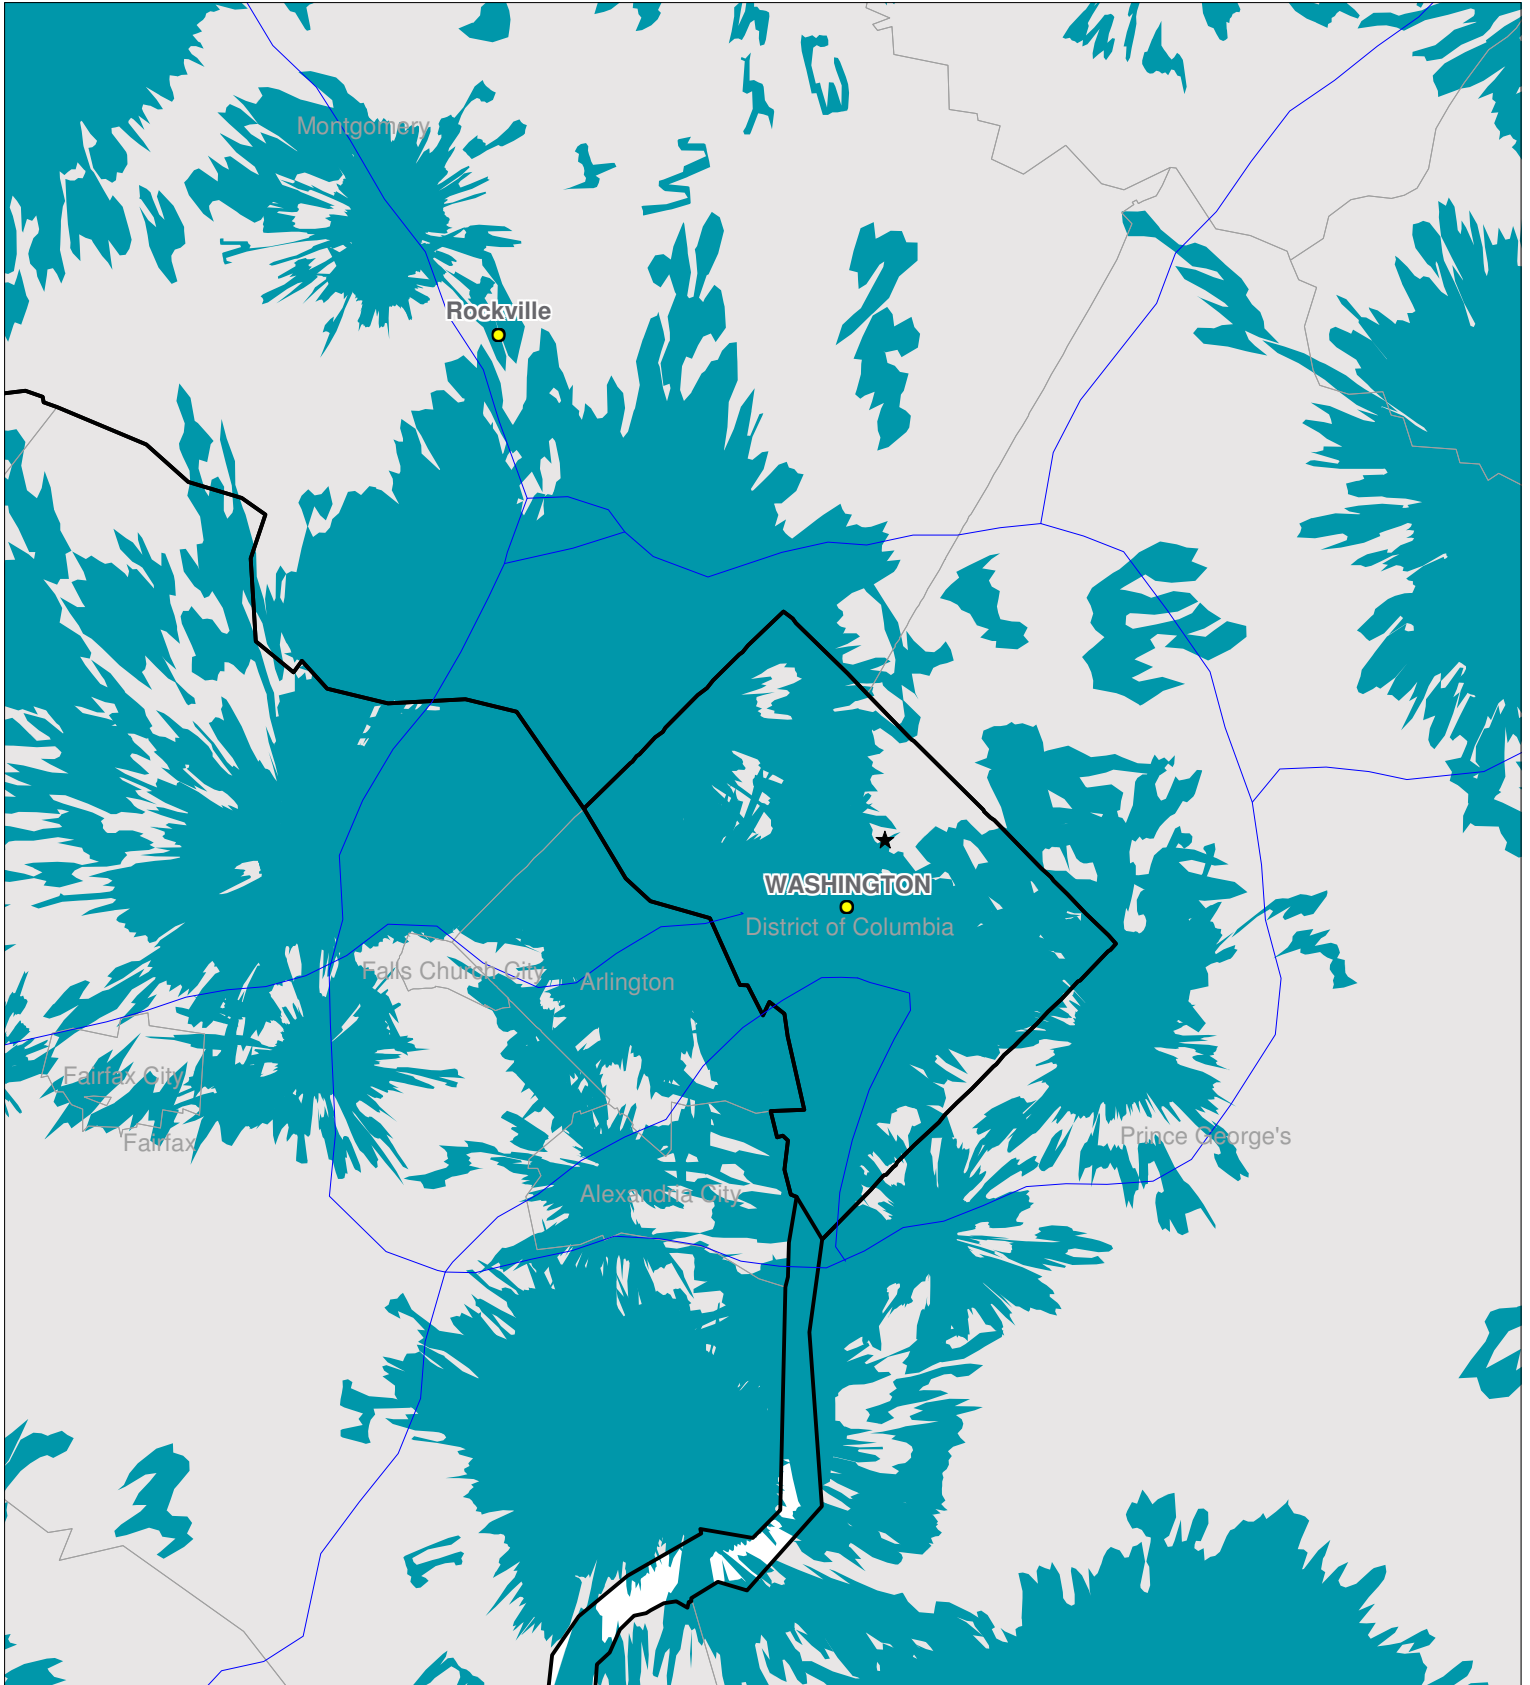

Washington D. C.

Nationwide One-Way Coverage (929.6625 MHz)

Because of the nature of radio transmission, strength of paging signal will vary depending upon your location. Maps may not be to scale.

© Spok